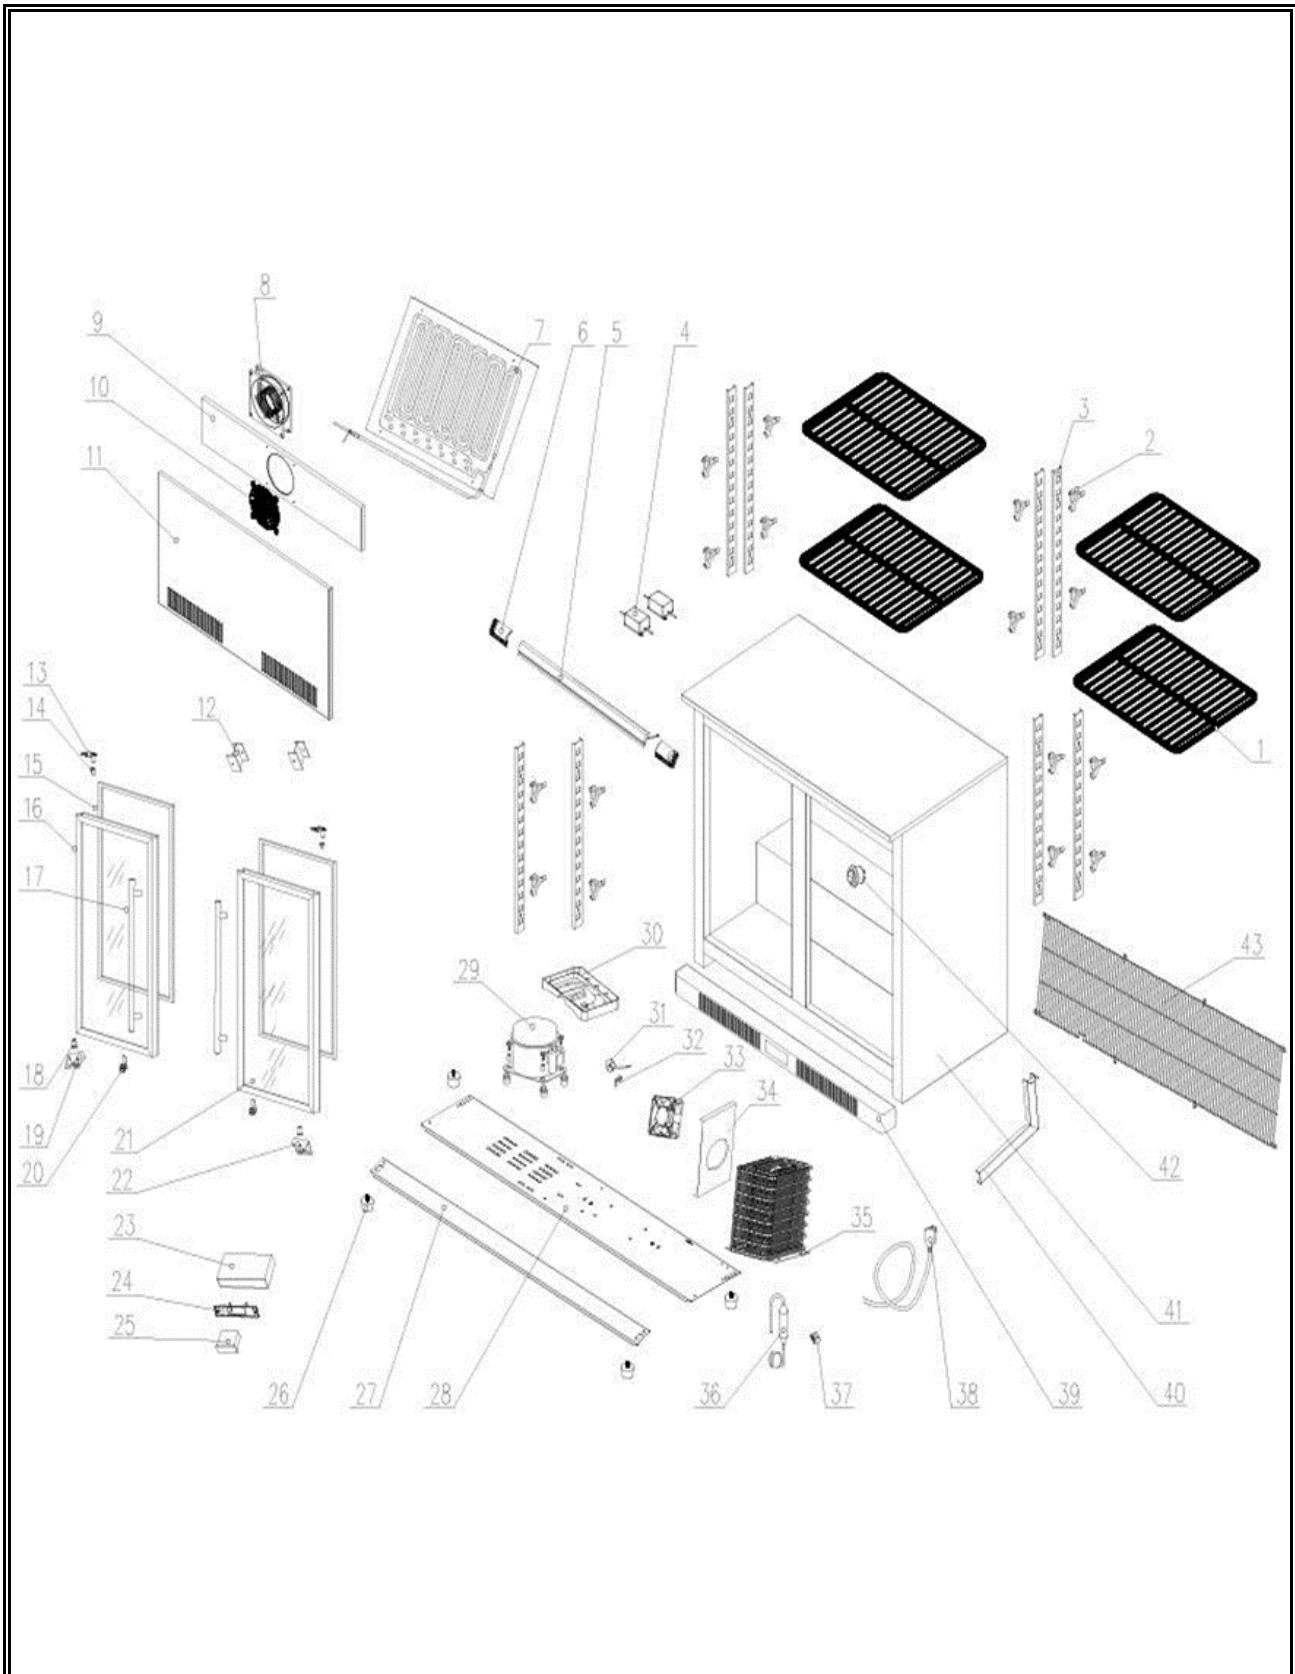

Spare part information

7455.1305

CombiSteel

7455.1305

Spare part list 7455.1305

POS:	Art.No.:	Omschrijving:	Aantal:
1	CS7455.1302	Shelf	4
2	**	Shelf strip	16
3	CS7455.1306	K clip	8
4	CS9338.6098	Power supply(EVS-A120150N)	2
5	CS9338.6106	LED light	1
6A	**	Left light cover	1
6B	**	Right light cover	1
7	**	Evaporator	1
8	CS9338.6080	Evaporator fan	1
9	**	Fan mounting plate	1
10	**	Fan cover	1
11	**	Evaporator mounting plate	1
12	##	Evaporator support	4
13	**	Upper hinge	2
14	**	Door sleeve	1
15	CS9338.6110	Door seal	2
16	CS9338.6124	Left glass door	1
17	CS9338.6114	Handle	2
18	**	Door sleeve	1
19	CS9338.1786	Left lower hinge	1
20	CS9338.6084	Lock	1
21	CS9338.6122	Right glass door	1
22	CS9338.1788	Right lower hinge	1
23	**	Thermostat back cover	1
24	**	Thermostat cover	1
25	CS9338.6090	Thermostat	1
26	**	Support foot	4
27	**	Foot mounting plate	1
28	**	Compressor mounting plate	1
29	CS9338.6108	Compressor PZ59H1Y	1
30	CS9338.6100	Water tray	1
31	##	Starter	1
32	##	Protector	1
33	CS9338.6088	Condenser fan(SDQ 38mm)	1
34	**	Fan mounting support	1
35	**	Condenser	1
36	**	Dry filter	1
37	**	Filter clip	1
38	**	Cable	1
39	CS9338.6094	Front panel	1

Spare part list 7455.1305

POS:	Art.No.:	Omschrijving:	Aantal:
40	**	Compressor room support	1
41	##	Cabinet	1
42	CS9338.6102	Light switch	1
43	**	Back cover	1
44	CS9338.6104	Fan switch	2
		## = Parts cannot be ordered separately.	
		** = No article number known, must be requested specifically.	