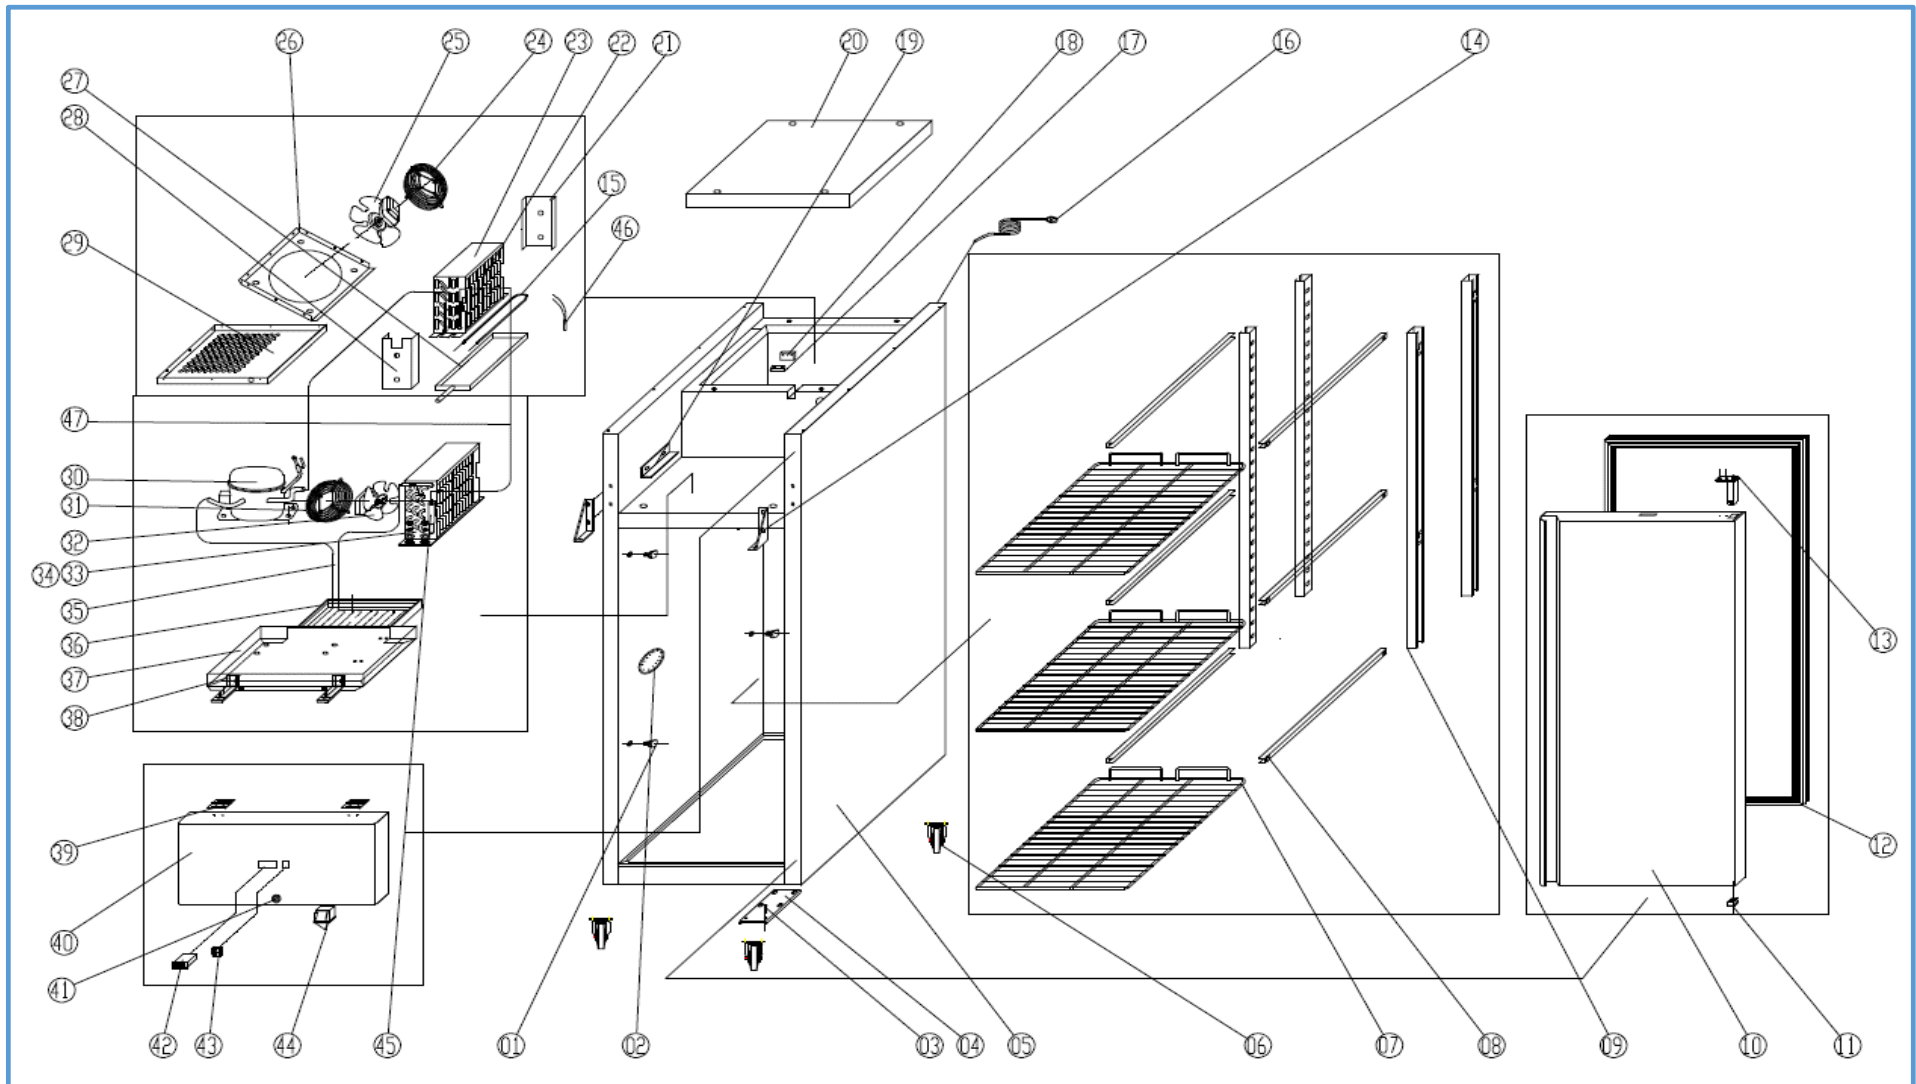

7450.0072

Onderdelen informatie

Erzatzteil information

Spare part information

Information de pièces

7450.0072

Onderdelenlijst 7450.0072

POS:	Art.No.:	Omschrijving:	Aantal:
1		SUPPORT LOCATED NUT	8PCS
2		LED LAMP	1PC
3	9338.0100	DOWN HINGE AXIS	1PC
4	9338.0225	DOWN HINGE	1PC
5		BODY	1PC
6		WHEEL	1SET
7	4627.025	SHELF	3PCS
8		GUIDE/RIGHT/LEFT	6PCS
9		SUPPORT	4PCS
10	9338.0610	DOOR	1PC
11	9338.0235	DOWN HINGE AXIS JACKET	1PC
12	9338.0605	GASKET	1PC
13	9635.0150	DOOR SPRING	1PC
14	9338.0220	UP HINGE	2PCS
15	9338.0245	DEFROST HEATING ELEMENT	1PC
16	9338.2208	PLUG	1PC
17		SENSOR FIXED CLIP	1PC
18	9338.1502	PROBE PADDING	1PC
19	9338.4000	FIXING STRIP	2PCS
20		TOP	1PC
21		EVAPORATOR BACK GUIDE	1PC
22	9338.0155	EVAPORATOR	1PC
23		EVAPORATOR COVER	1PC
24		WALL RING	1PC
25	9390.0130	EVAPORATOR FAN	1PC
26		FAN SUPPORT	1PC
27		EVAPORATOR WATER PAN	1PC
28		EVAPORATOR FRONT GUIDE	1PC
29		AIRFLOW DUCT BOARD	1PC
30	9338.1665	COMPRESSOR EMT2121U	1PC
31		BASKET GUARD GRILLS	1PC
32	9390.0130	CONDENSER FAN	1PC
33	9338.1375	CONDENSER	1PC
34	9338.1791	FILTER	1PC
35		DISCHARGE TUBE	1PC
36		CONDENSATE EVAPORATOR PAN	1PC
37		UNIT BOARD	1PC
38		FRONT PANEL FIXED CLIP	2PCS
39		HINGE	2PCS
40		FRONT PANEL	1PC
41		LOCK	1PC
42	9390.1905	THERMOSTAT	1PC
43	9108.0244	MAIN SWITCH	1PC
44	9338.0170	DOOR SWITCH	1PC
45	9338.1980	FILTER DRIER	1PC
46	9338.1460	PROTECTOR FOR HEATING ELEMENT	1PC
47	9338.1970	CAPILLARY	1PC