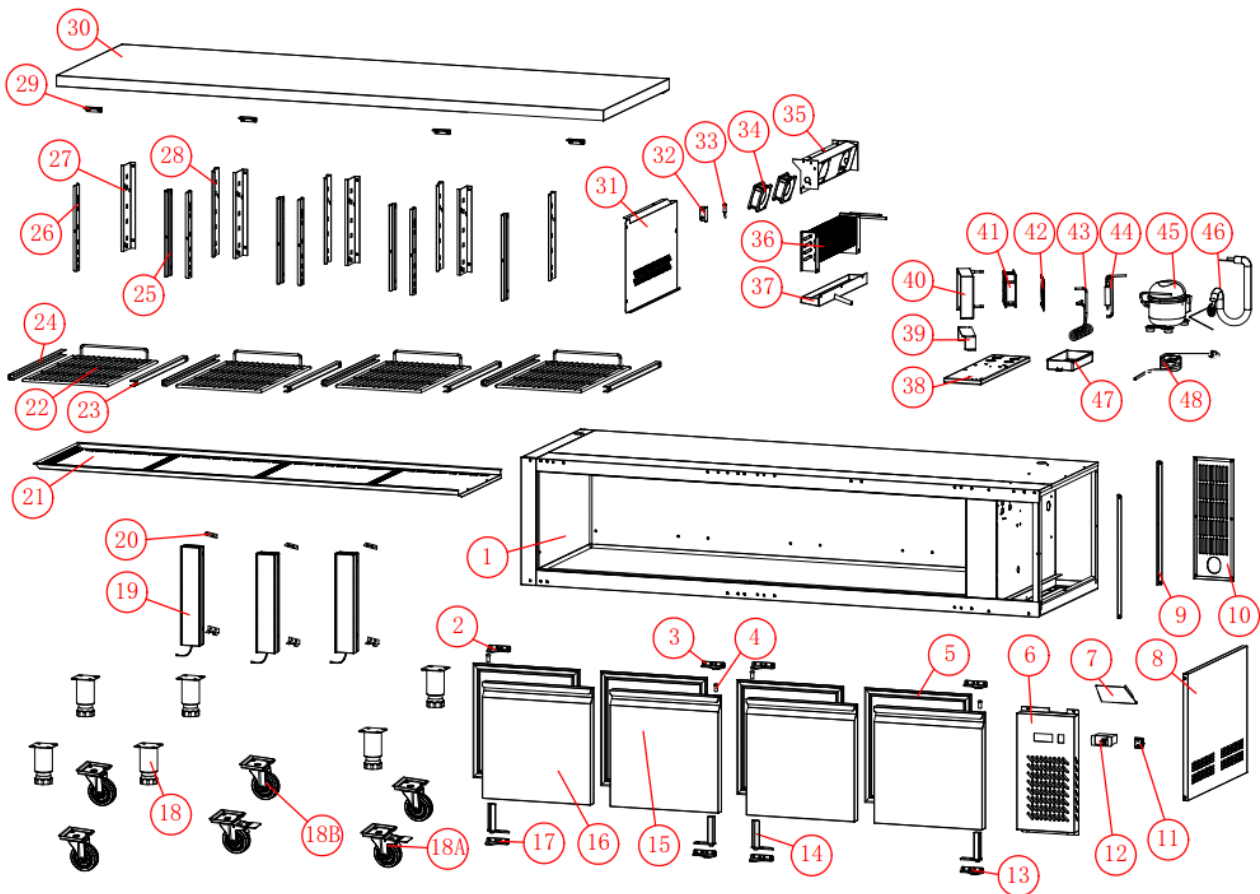

Spare part information

7950.0440

7950.0440

Spare part list 7950.0440

POS:	Art.No.:	Omschrijving:	Aantal:
1	**	cabinet	1
2	**	left upper hinge	2
3	**	right upper hinge	2
4	CS9338.3275	door axis sleeve	4
5	CS9338.3034	door gasket	4
6	**	panel	1
7	**		1
8	**		1
9	**		2
10	**	back cover	1
11	CS9344.0105	power switch	1
12	CS9338.3545	controller	1
13	**	right bottom hinge	2
14	**	spring hinge	4
15	**	door(right)	2
16	**	door(left)	2
17	**	left bottom hinge	2
18	**	feet(optional)	6
19	CS9338.3100	wheel(with lock)	2
20	CS9338.3085	wheel	4
21	**	middle beam	3
22	**	middle beam connect	6
23	**	air guide board	1
24	CS9338.3025	shelf	4
25	**	right shelf guide	4
26	**	left shelf guide	4
27	**	beam hang strip(right)	4
28	**	beam hang strip(left)	4
29	**	rear hang strip(left)	4
30	**	rear hang strip(right)	4
31	**	top fixing plate	4
32	**	counter top	1
33	**	fan cover	1
34	**	probe cover	1
35	CS9338.3515	probe	1
36	CS9338.3044	eva. Fan	2
37	**	eva. Fan cover	1
38	**	evaporator	1
39	**	evapotaror drain pan	1
40	**	cooling unit board	1

Spare part list 7950.0440

POS:	Art.No.:	Omschrijving:	Aantal:
41	**		1
42	**	condenser	1
43	CS9338.3044		1
44	**		1
45	**	high pressure pipe	1
46	**	dryer filter	1
47	**	compressor	1
48	**	capillary	1
49	**	outer drain pan	1
50	CS9338.3530	power cord	1
.		## = Parts cannot be ordered separately.	
.		** = No article number known, must be requested specifically.	