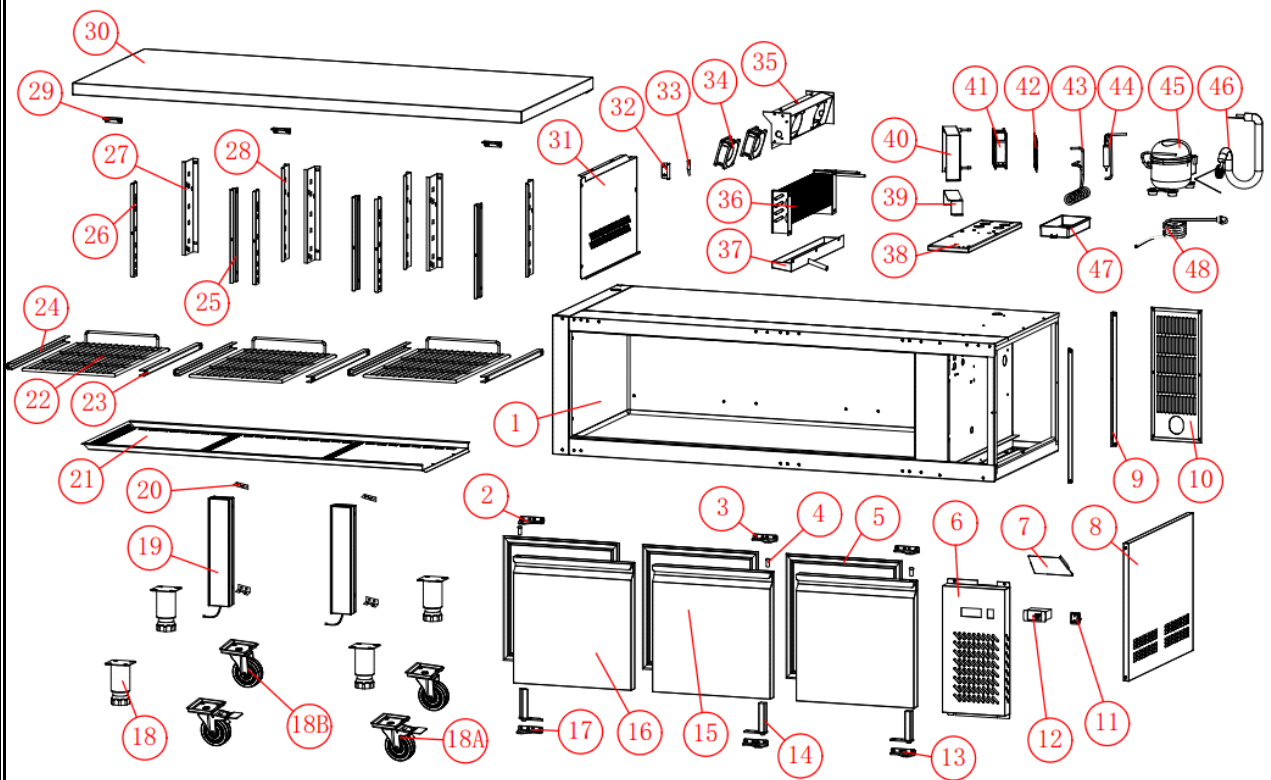

Spare part information

7950.0435

7950.0435

Spare part list 7950.0435

POS:	Art.No.:	Omschrijving:	Aantal:
1	**	cabinet	1
2	**	left upper hinge	1
3	**	right upper hinge	2
4	CS9338.3275	door axis sleeve	3
5	CS9338.3034	door gasket	3
6	**	panel	1
7	**		1
8	**		1
9	**		2
10	**	back cover	1
11	CS9344.0105	power switch	1
12	CS9338.3545	controller	1
13	**	right bottom hinge	2
14	**	spring hinge	3
15	**	door(right)	2
16	**	door(left)	1
17	**	left bottom hinge	1
18	**	feet(optional)	4
19	CS9338.3100	wheel(with lock)	2
20	CS9338.3085	wheel	2
21	**	middle beam	2
22	**	middle beam connect	4
23	**	air guide board	1
24	CS9338.3025	shelf	3
25	**	right shelf guide	3
26	**	left shelf guide	3
27	**	beam hang strip(right)	3
28	**	beam hang strip(left)	3
29	**	rear hang strip(left)	3
30	**	rear hang strip(right)	3
31	**	top fixing plate	4
32	**	counter top	1
33	**	fan cover	1
34	**	probe cover	1
35	CS9338.3515	probe	1
36	CS9338.3044	eva. Fan	2
37	**	eva. Fan cover	1
38	**	evaporator	1
39	**	evapotaror drain pan	1
40	**	cooling unit board	1

Spare part list 7950.0435

POS:	Art.No.:	Omschrijving:	Aantal:
41	**		1
42	**	condenser	1
43	CS9338.3044		1
44	**		1
45	**	high pressure pipe	1
46	**	dryer filter	1
47	**	compressor	1
48	**	capillary	1
49	**	outer drain pan	1
50	CS9338.3530	power cord	1
.		## = Parts cannot be ordered separately.	
.		** = No article number known, must be requested specifically.	