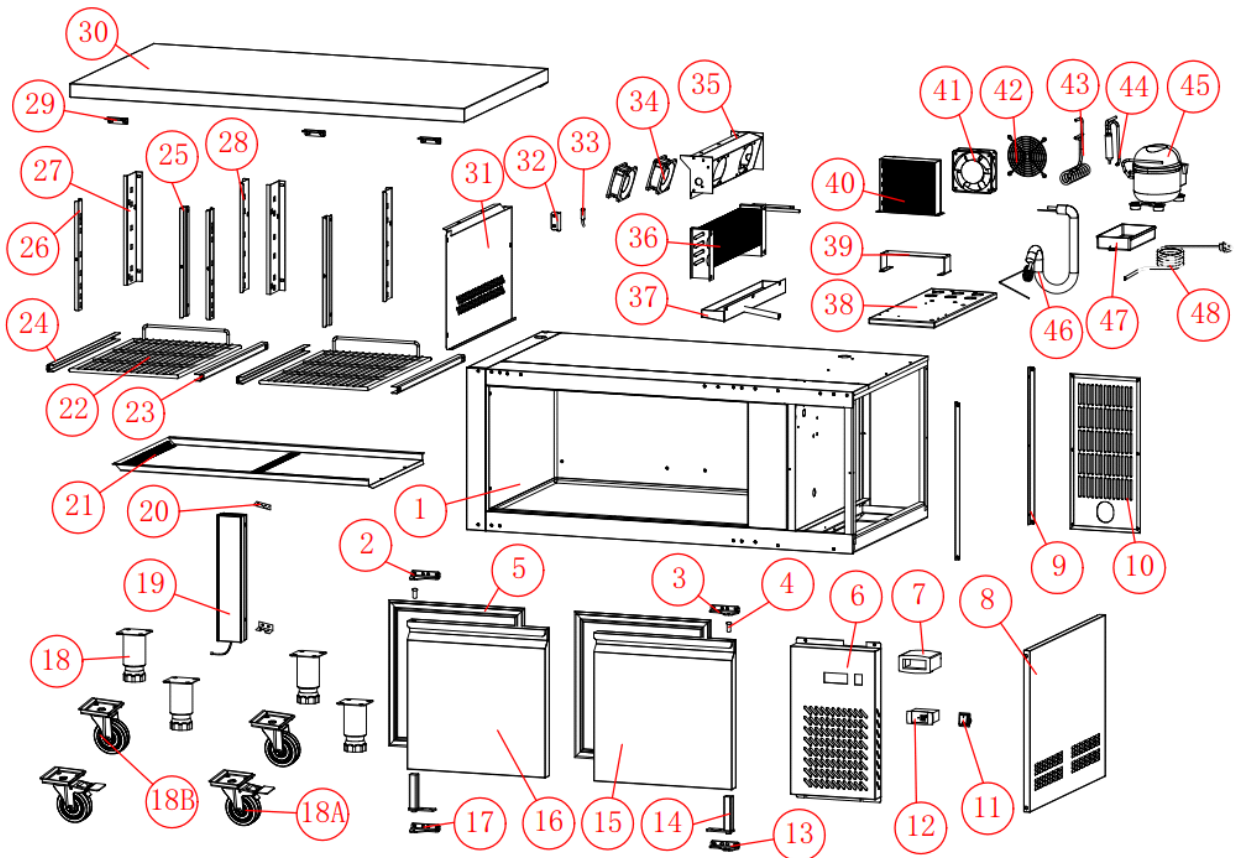

## Spare part list 7950.0430

POS:	Art.No.:	Omschrijving:	Aantal:
1	**	cabinet	1
2	CS9338.3820	door(right )	1
3	CS9338.3760	door(left )	1
4	CS9338.3355	door gasket	2
5	CS9338.3975	bottom hinge	2
6	CS9338.3275	door axis sleeve	4
7	CS9338.3900	hinge axis	4
8	**	upper hinge	1
9	**	top insulation box	1
10	CS9338.3825	air guide cover	1
11	CS9338.3540	eva. Fan	1
12	**	probe cover	1
13	CS9338.3515	probe	1
14	**	fan base	1
15	**	beam hang strip	4
16	CS9338.3015	shelf	2
17	**	rear hang strip	2
18	CS9338.3016	left shelf guide	2
19	CS9338.3016	right shelf guide	2
20	CS9338.3435	compressor	1
21	CS9338.3225	outer drain pan	1
22	CS9338.3960	high pressure pipe	1
23	CS9338.3605	cond. Fan motor	1
24	**	cond. Fan blade	1
25	CS9338.3580	cond.fan cover	1
26	CS9338.3190	capillary	1
27	CS9338.3370	dryer filter	1
28	CS9338.3445	condenser	1
29	**	wind cover	1
30	CS9338.3265	dryer filter	1
31	**	cooling unit board	1
32	CS9338.3530	power cord	1
33	CS9338.3930	plastic water-proof box	1
34	CS9338.3935	plastic water-proof box cover	1
35	**	large plastic button	2
36	CS9344.0105	power switch	1
37	CS9338.3545	controller	1
38	**	panel	1
39	CS9338.3110	feet	4
40	CS9338.3205	water plug	1

## Spare part list 7950.0430

POS:	Art.No.:	Omschrijving:	Aantal:
41	CS9338.3205	drain-pipe	1
42	CS9338.3205	drain-pipe but	1
43	CS9338.3965	PVC drain-pipe	1
44	**	middle beam connect	3
45	**	middle beam	1
46	**	left & right cachepot	2
47	**	rear cachepot	1
48	**	top cover	1
49	**	balck marble	1
50	**	cachepot	4
.		## = Parts cannot be ordered separately.	
.		** = No article number known, must be requested specifically.	