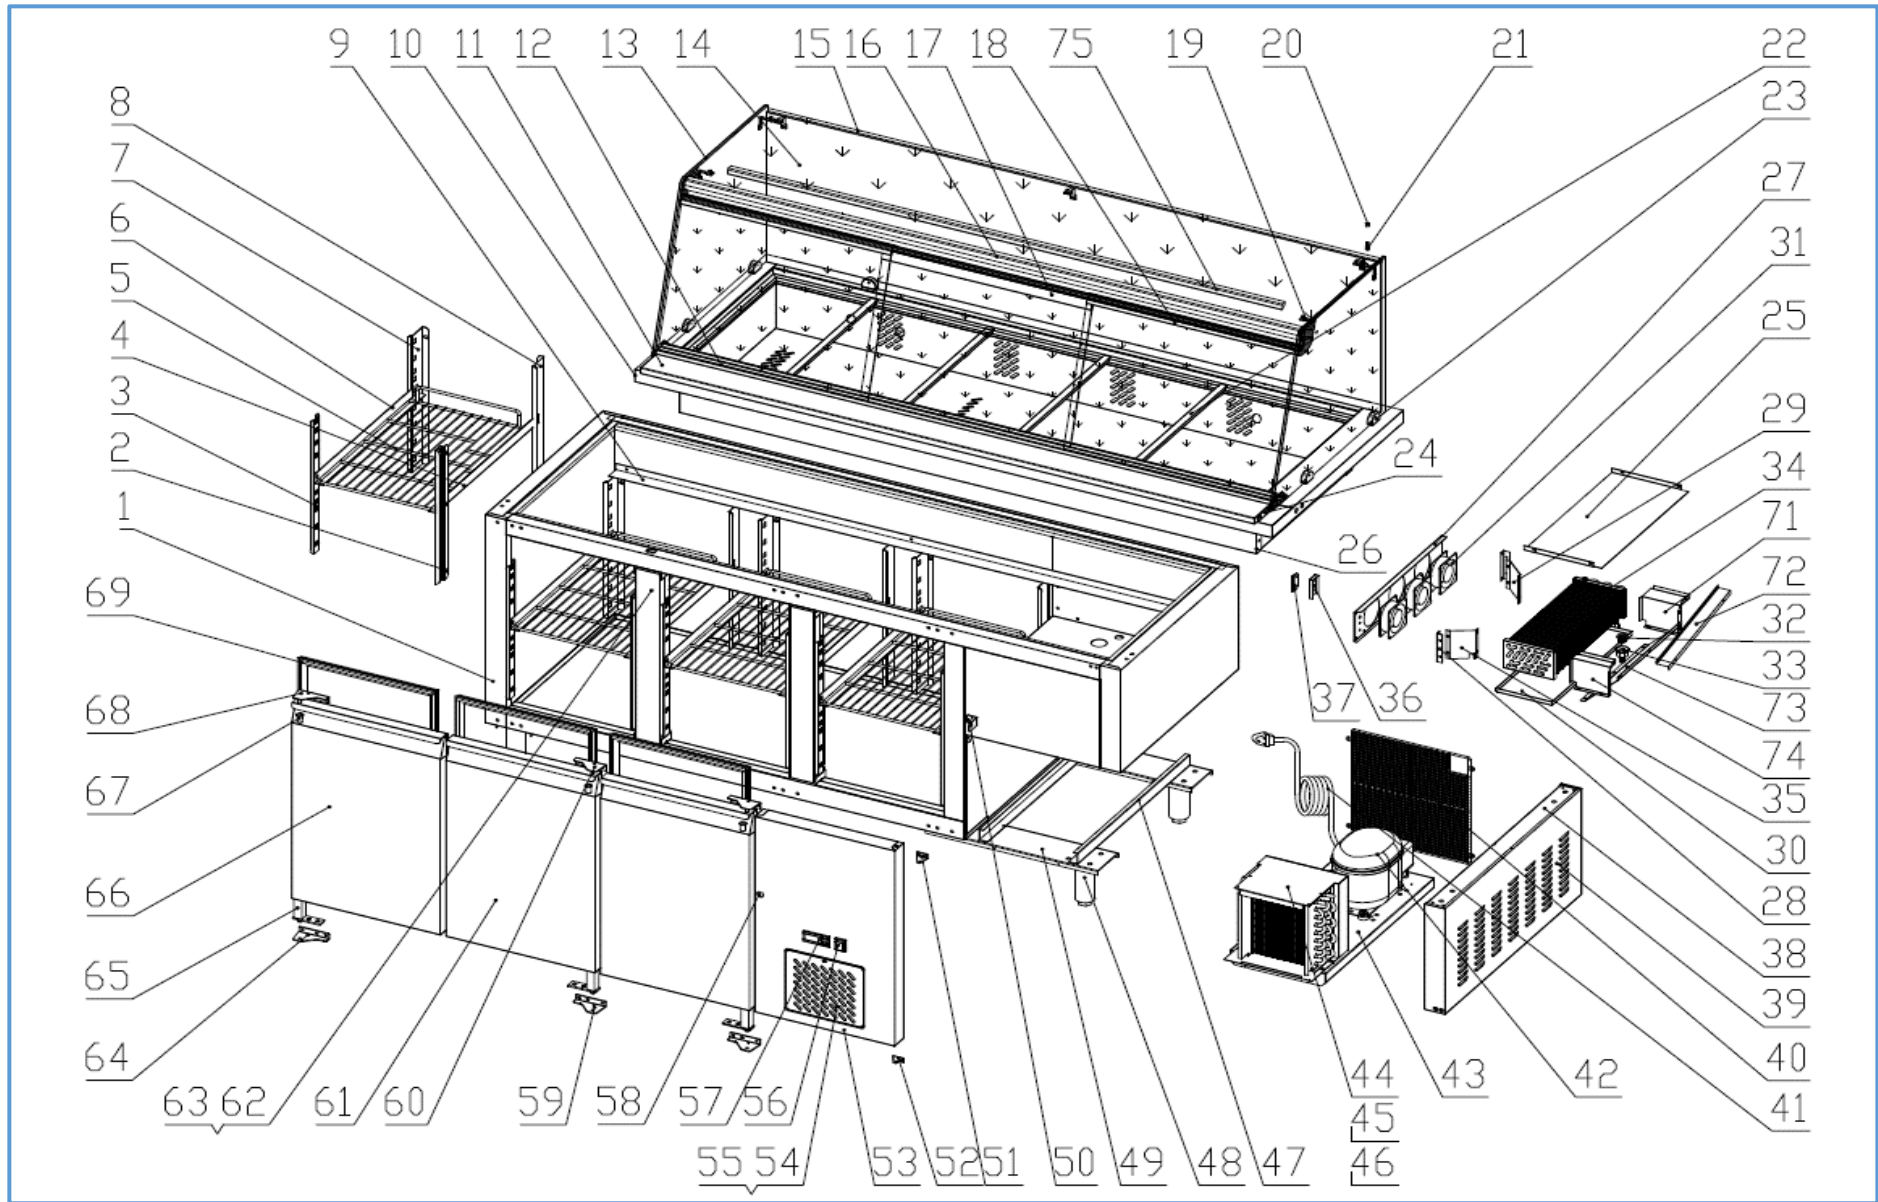

## Onderdelenlijst 7950.0425

POS:	Art.No.:	Omschrijving:	Aantal:
1		BODY	1PC
2		FRONT SUPPORT	3PCS
3	4627.010	GUID	3PCS
4		FRONT SUPPORT	3PCS
5	4627.005	SHELF	3PCS
6	4627.010	GUID	3PCS
7		BACK SUPPORT	3PCS
8		BACK SUPPORT	3PCS
9		AIR FLOW CONDUCT BOARD	1PC
10		TOP	1PC
11		CUTTING BOARD	1PC
12		DOOR RUNWAY / DOWN	1PC
13		SIDE GLASS/LEFT	1PC
14		TOP GLASS	1PC
15		BACK GLASS	1PC
16		DOOR RUNWAY / UP	1PC
17		SLIDING DOOR /INSIDE	1PC
18		SLIDING DOOR /OUTSIDE	1PC
19	9338.1618	GLASS LINKED CLIP	7PCS
20	9338.1618	GLASS CLIP FIXED NUT	14PCS
21	9338.1618	GLASS FIXED BOLT	14PCS
22		SUPPORT	4PCS
23	9338.1618	GLASS CLIP	6PCS
24		CUTTING BOARD FIXED	1PC
25		FAN CHANGE BOARD	1PC
26		AIR CONDUCT BOX	1PC
27		EVAPORATOR COVER	2PCS
28		EVAPORATOR COVER SUPPORT	1PC
29		EVAPORATOR SUPPORT BACK	1PC
30		EVAPORATOR WATER PAN	1PC
31		EVAPORATOR FAN	3PC
32	9338.2100	DRAIN PIPE(B EXT)	1PC
33	9338.2100	DRAIN PIPE(A INT)	1PC
34	SH3070.28	EVAPORATOR	1PC
35		EVAPORATOR SUPPORT FRONT	1PC
36		SENSOR FIXED CLIP	1PC
37	9338.1502	PROBE PADDING	1PC
38		UNIT ROOM COVER	1PC
39		SIDE BOARD	1PC
40		UNITE ROOM GRILLS	1PC
41	9338.2208	PLUG	1PC
42	9338.1658	COMPRESSOR	1PC
43		UNIT BOARD	1PC
44	9338.0780	CONDENSER	1PC
45	9999.0136	CONDENSER FAN	1PC
46	9338.1375	BASKETC GUARD GRILLS	1PC
47		SLIDE WAY RIGHT/LEFT	1PAIR