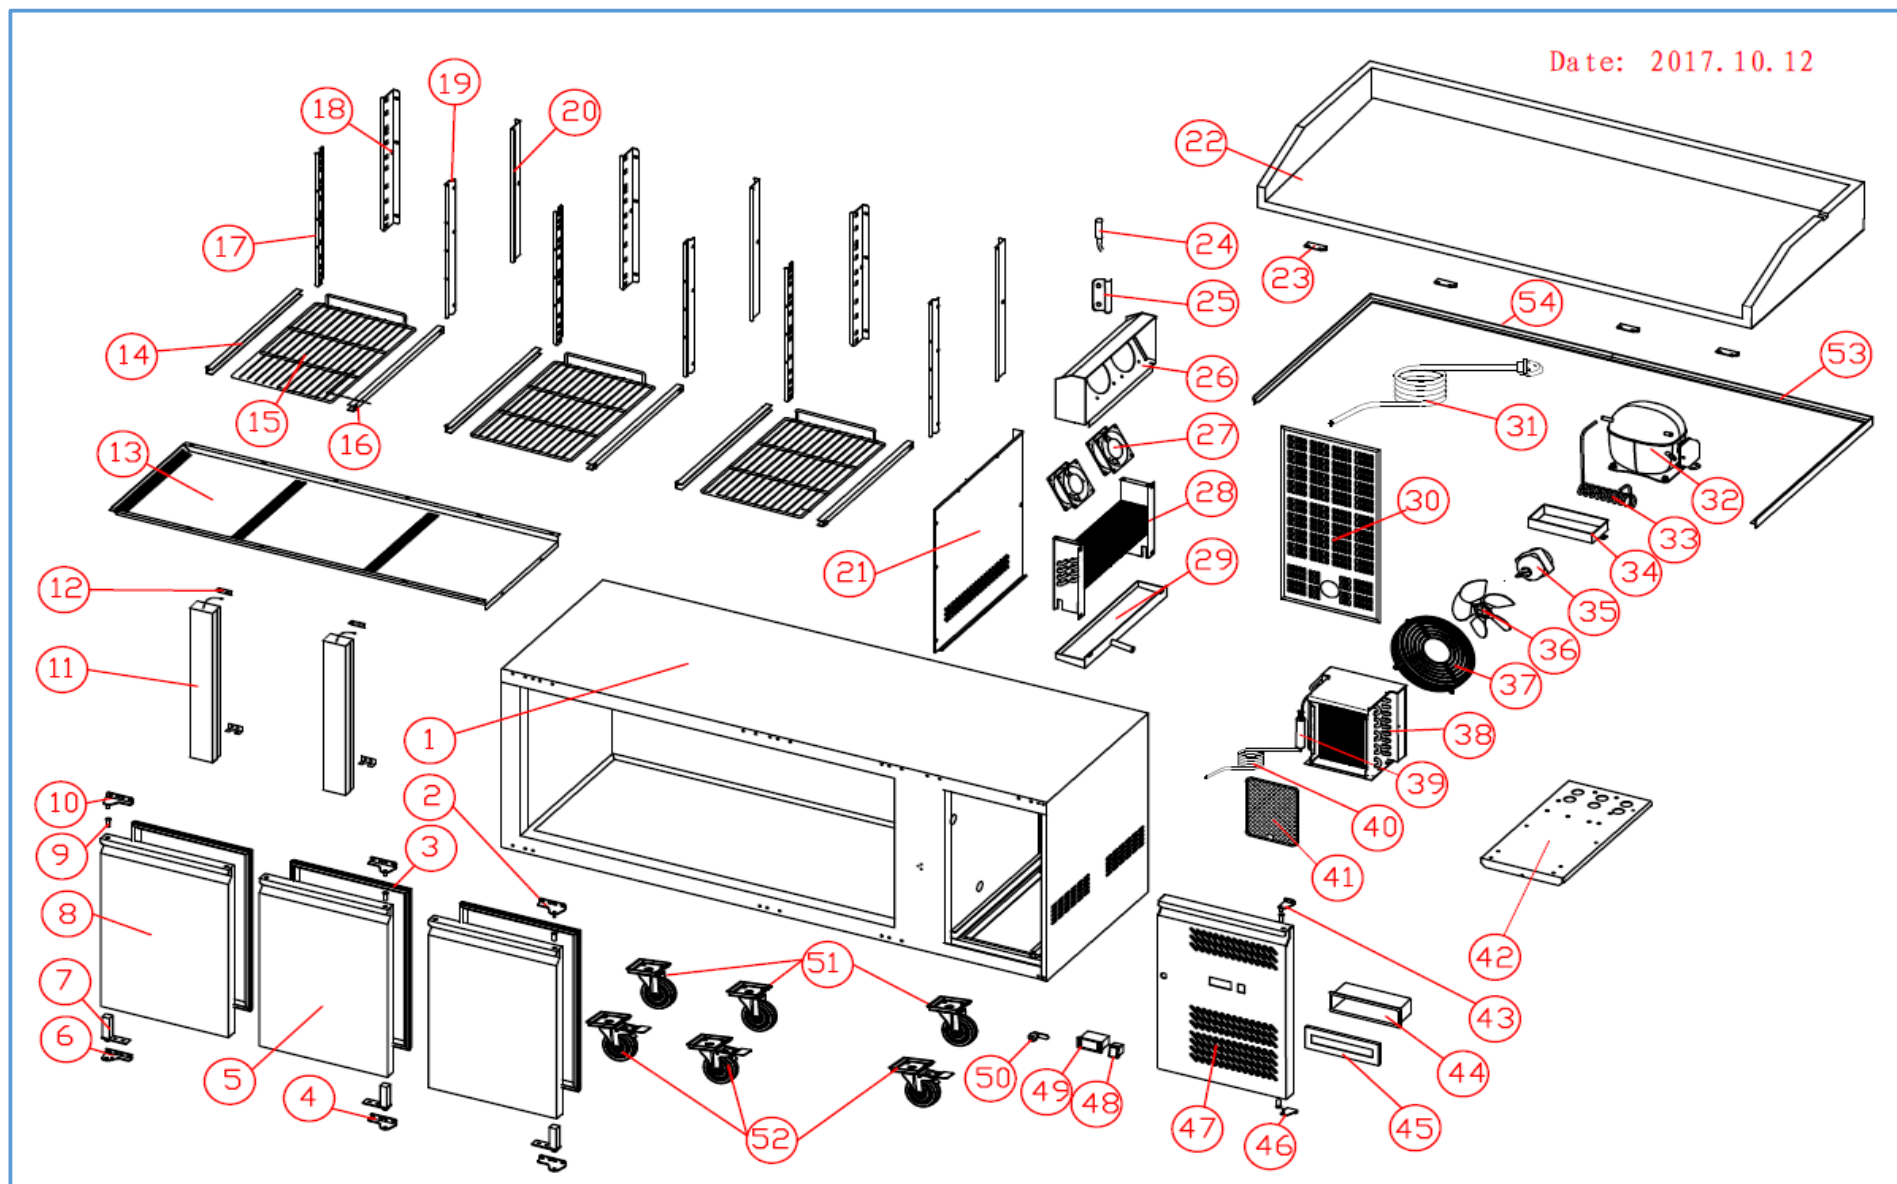

## Onderdelenlijst 7950.0044

POS:	Art.No.:	Omschrijving:	Aantal:
1		cabinet	1
2	CS9338.3905	right upper hinge	1
3	CS9338.3060	door gasket	2
4	CS9338.3910	right bottom hinge	1
5		door(right )	1
6	CS9338.3920	left bottom hinge	1
7	CS9338.3080	spring hinge	2
8		door(left )	1
9	CS9338.3275	door axis sleeve	4
10	CS9338.3915	left upper hinge	1
11		middle beam	2
12		middle beam connect	4
13		air guide board	1
14	CS9338.3023	left shelf guide	2
15	CS9338.3022	shelf	2
16	CS9338.3023	right shelf guide	2
17	CS9338.3817	beam hang strip(left)	2
18	CS9338.3815	rear hang strip(left)	2
19	CS9338.3818	beam hang strip(right)	2
20	CS9338.3816	rear hang strip(right)	2
21		fan cover	1
22		stone	1
23		top fixing plate	3
24	CS9338.3515	probe	1
25		probe cover	1
26		eva. Fan cover	1
27	CS9338.3540	eva. Fan	2
28	CS9338.3475	evaporator	1
29	CS9338.3220	evaporator drain pan	1
30		back cover	1
31	CS9338.3530	power cord	1
32	CS9338.1676	compressor	1
33	CS9338.3960	high pressure pipe	1
34	CS9338.3225	outer drain pan	1
35	CS9338.3615	cond. Fan motor	1
36	CS9338.3215	cond. Fan blade	1
37	CS9338.3585	cond.fan cover	1
38	CS9338.3450	condenser	1
39	CS9338.3460	dryer filter	1
40	CS9338.3190	capillary	1
41	CS9338.3260	dryer filter	1
42		cooling unit board	1
43	CS9338.3925	control panel upper hinge	1
44	CS9338.3930	plastic water-proof box	1
45	CS9338.3935	plastic water-proof box cover	1
46	CS9338.3940	control paner bottom hinge	1
47	CS9338.3070	panel	1

## Onderdelenlijst 7950.0044

POS:	Art.No.:	Omschrijving:	Aantal:
48	CS9344.0105	power switch	1
49	CS9338.3545	controller	1
50	CS9338.3115	door lock	1
51	CS9338.3095	wheel	3
52	CS9338.3090	wheel(with lock)	3
53		metal frame(right)	1
54		metal frame(left)	1