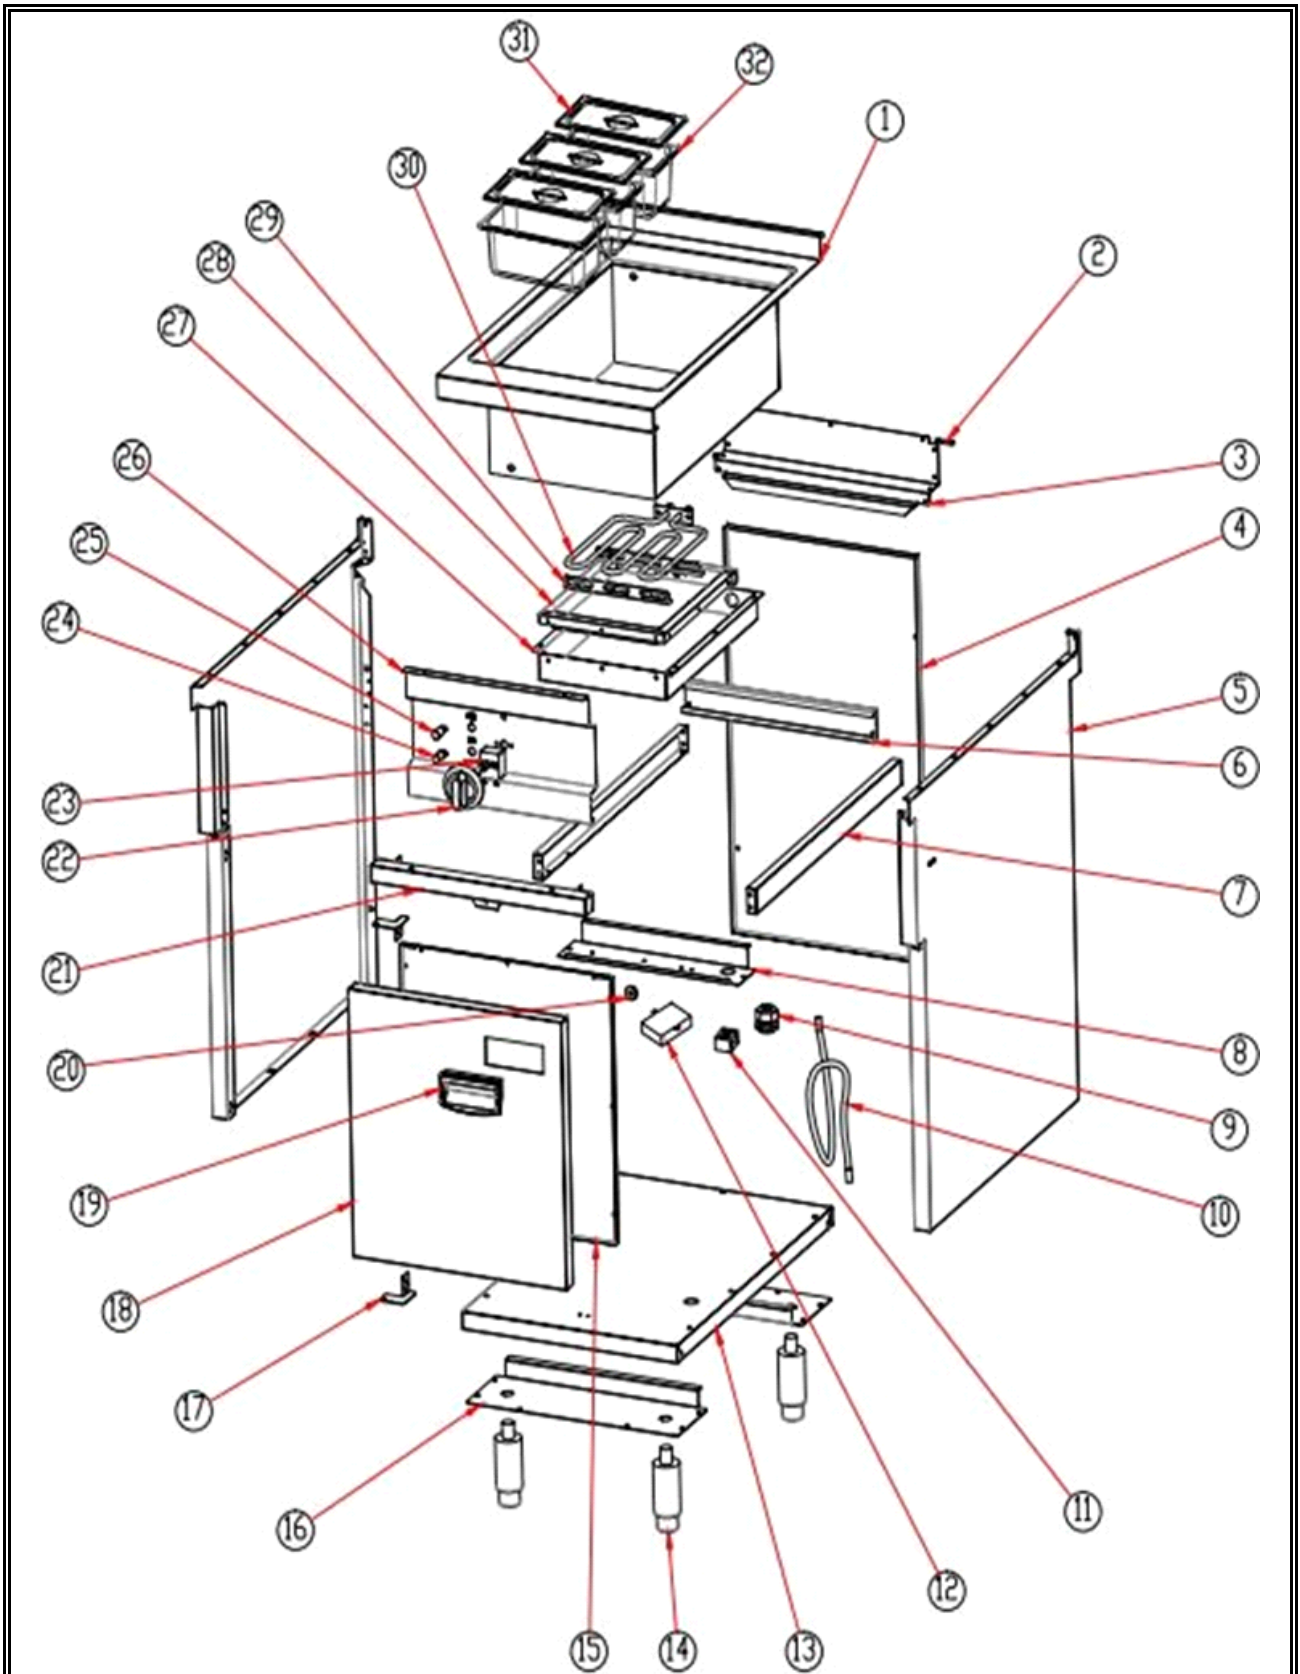

Spare part information

7545.0035

CombiSteel

7545.0035

Spare part list 7545.0035

POS:	Art.No.:	Omschrijving:	Aantal:
1	**	Water tank	
2	**	Connecting plate	
3	**	Rear upper cover	
4	**	Rear lower cover	
5	**	Side panel	
6	**	Rear crossbeam	
7	**	Left & right crossbeam	
8	**	Middle baffle	
9	**	Strain relief	
10	**	Power cord	
11	CS1000.8018	Terminal blocks	
12	CS9093.0222	Water shortage protector	
13	**	Base plate	
14	CS9806.0266	Gravity foot	
15	**	Door inner plate	
16	**	Foot plate	
17	CS9093.0212	Hinge	
18	**	Door outer plate	
19	**	Door plate	
20	**	Magnet	
21	**	Middle crossbeam	
22	CS9093.0224	Knob	
23	CS9093.0230	Thermostat	
24	CS9093.0216	Working indicator	
25	CS9093.0218	Power indicator	
26	**	Control plate	
27	**	Insulation plate	
28	**	Heating element cover	
29	**	Heating element support plate	
30	CS9093.0226	Heating element	
31	**	1/3 GN pan cover	
32	**	1/3 GN pan	
.		## = Parts cannot be ordered separately.	
.		** = No article number known, must be requested specifically.	