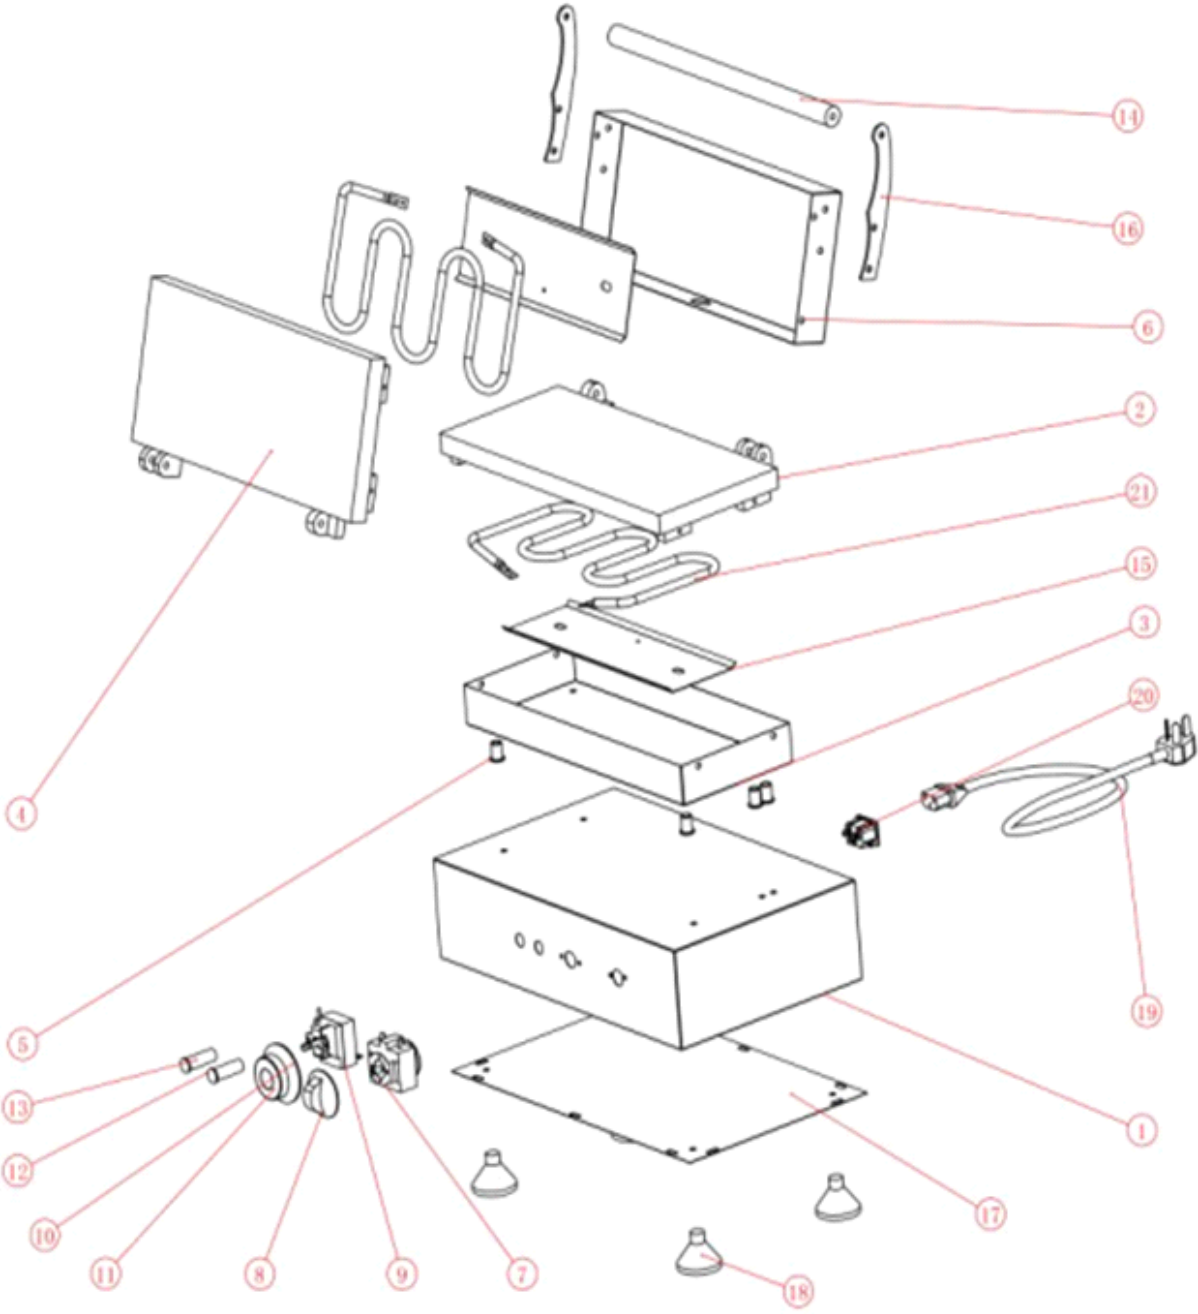

Spare part information

7540.0060

CombiSteel

7540.0060

Spare part list 7540.0060

| POS: | Art.No.: | Omschrijving: | Aantal: |
|-------------|-----------------|---|----------------|
| 1 | ** | Base | 1 |
| 2 | ** | Lower mold | 1 |
| 3 | ** | Lower cover | 1 |
| 4 | ** | Upper mold | 1 |
| 5 | ** | Support column | 5 |
| 6 | ** | Upper cover | 1 |
| 7/8 | CS9331.1808 | Timer | 1 |
| 9/10/11 | CS9331.1806 | Thermostat | 1 |
| 12 | CS9331.1802 | Indicator light | 1 |
| 13 | CS9331.1848 | Indicator light | 1 |
| 14 | CS9331.1850 | Handle | 1 |
| 15 | ** | Heating tube pressure strip | 2 |
| 16 | ** | Handle plate | 2 |
| 17 | ** | Bottom plate | 1 |
| 18 | CS9331.1812 | Bottom foot | 4 |
| 19 | ** | Power cord | 1 |
| 20 | ** | Flange Mount Socket | 1 |
| 21A | CS9331.1852 | Heating tube Down | 1 |
| 21B | CS9331.1862 | Heating tube Up | 1 |
| . | | ## = Parts cannot be ordered separately. | |
| . | | ** = No article number known, must be requested specifically. | |