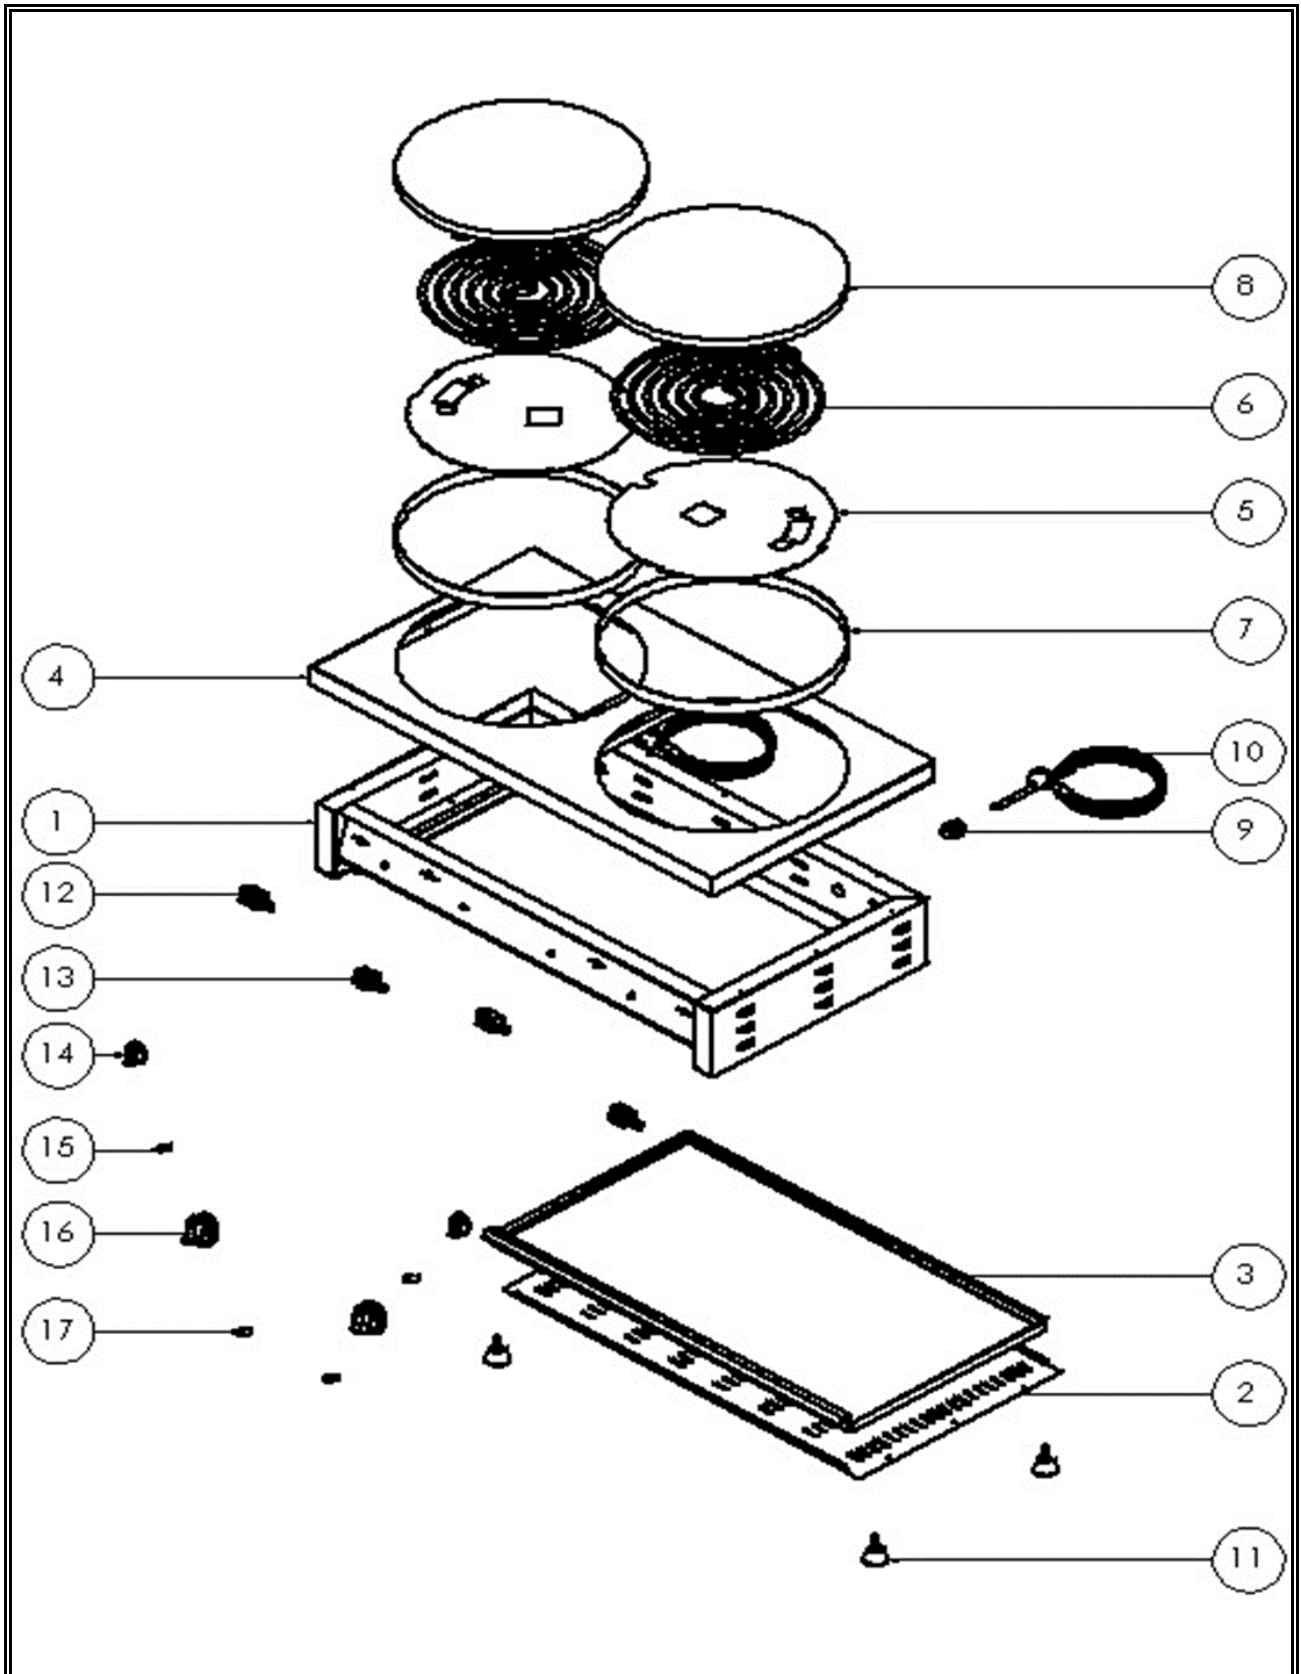

# Spare part information

**7491.0045**

**CombiSteel**

**7491.0045**

## Spare part list 7491.0045

POS:	Art.No.:	Omschrijving:	Aantal:
1	**	MAIN BODY	1
2	**	LOWER COVER	1
3	**	DRAWER	1
4	**	TOP TABLE	1
5	**	RESISTANCE HOLDER	2
6	CS9999.0447	RESISTANCE	2
7	**	CASTING SUPPORT	2
8	CS9999.0469	CASTING	2
9	**	FEEDING CABLE SOCKET	2
10	**	FEEDING CABLE	2
11	CS9999.0473	FEET	4
12	CS9999.0375	POWER SWITCH	2
13	CS9999.0474	THERMOSTAT	2
14	CS9999.0475	POWER SWITCH BUTTON	2
15	CS9999.0476	POWER SWITCH LAMP	2
16	CS9999.0477	THERMOSTAT BUTTON	2
17	CS9999.8546	THERMOSTAT LAMP	2
.		## = Parts cannot be ordered separately.	
.		** = No article number known, must be requested specifically.	

7491.0045

**Notities / Notes / Anmerkungen / Remarques**

Lined area for notes with horizontal ruling lines.

**7491.0045**