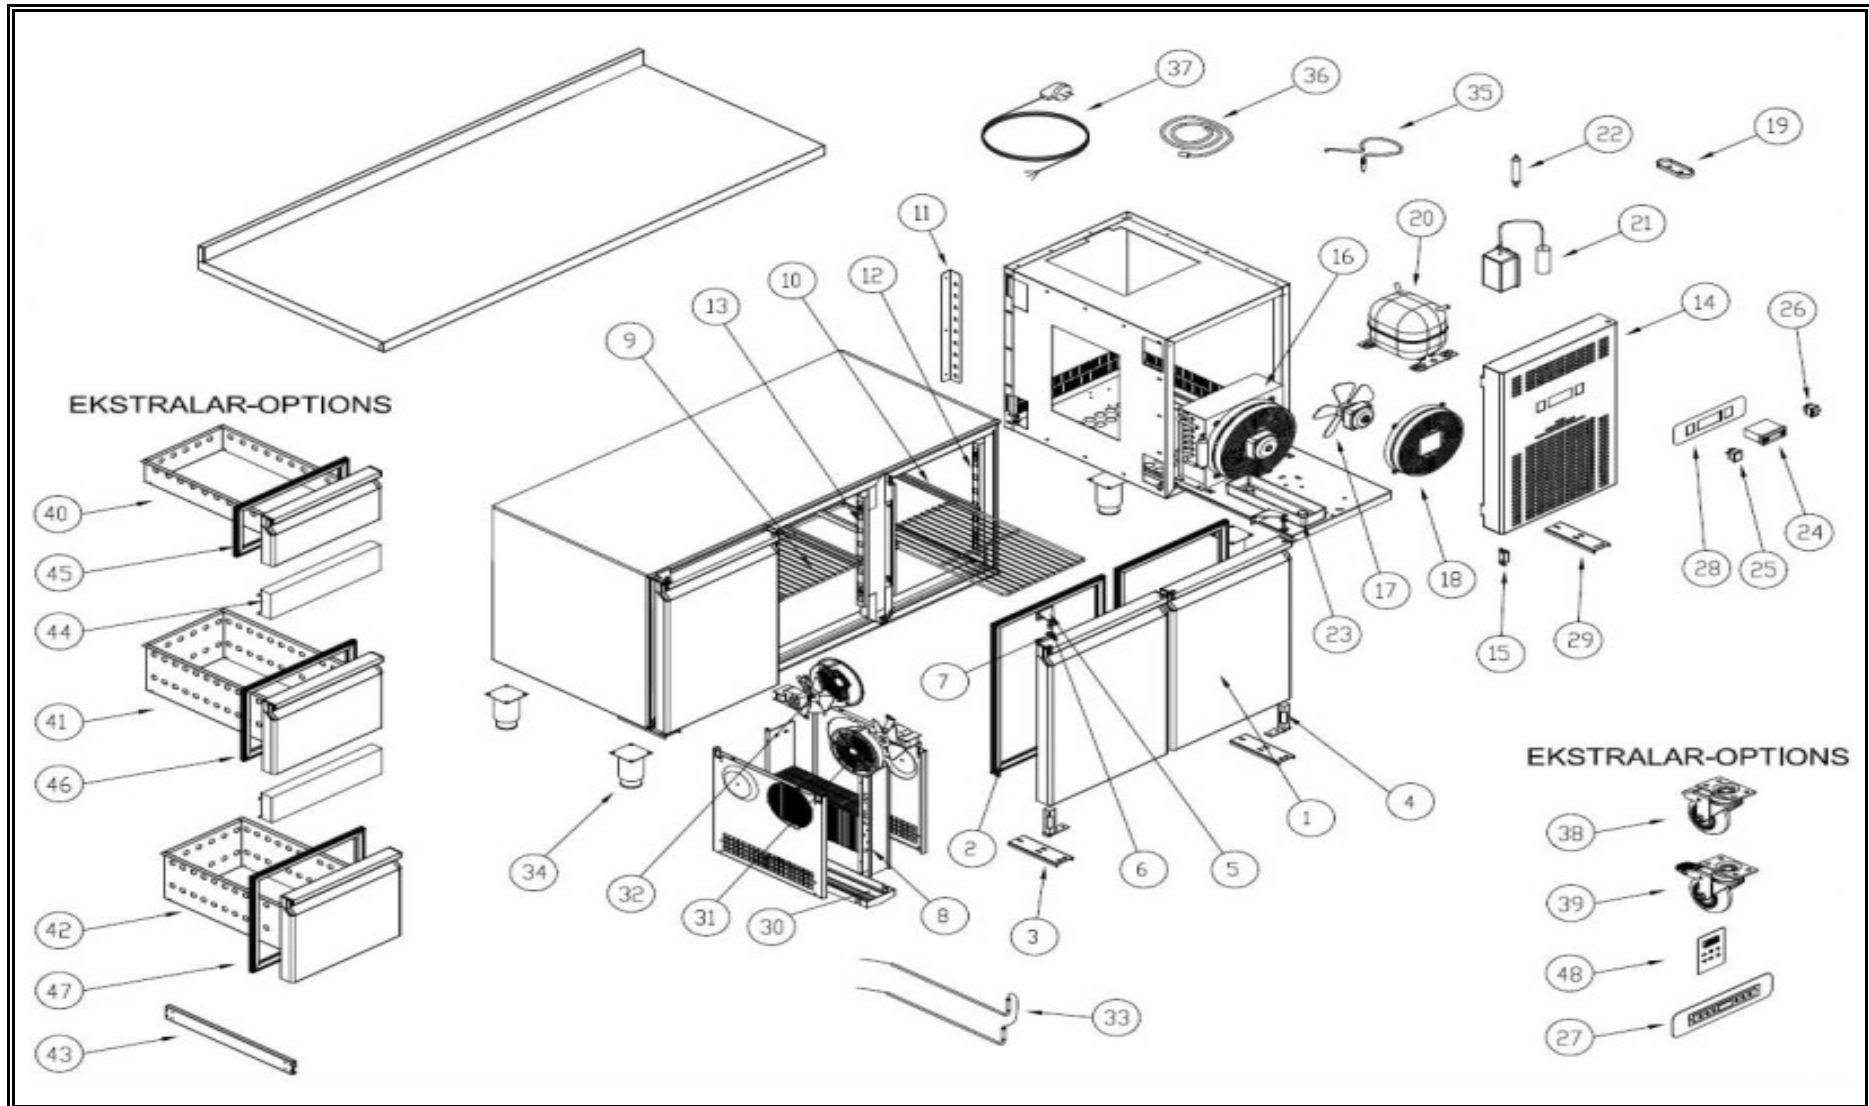

7489.5505

R290

Onderdelen informatie
Erzatzteil information
Spare part information
Information de pièces

<i>POS:</i>	<i>Art.No.:</i>	<i>Omschrijving:</i>	<i>Aantal:</i>
1		DOOR	3
2	CS9113.0035	DOOR GASKET	3
3	CS9113.1810	LOWER HINGE BRACKET	3
4	CS9113.1260	UPRIGHT HINGE AND PARTS	3
5	CS9113.2005	UPPER HINGE	3
6	CS9113.1815	UPPER HINGE PIN	3
7	CS9113.1820	PLASTIC HINGE BUSHING	3
8	CS9113.0250	EVAPORATOR	1
9	CS7489.0506	SHELF-CGN 530X333	3
10	CS7489.0565	SHELF GUIDE - CGN 530m	6
11		SHELF STANDARD- BACK	4
12		SHELF STANDARD- SIDE	4
13		SHELF STANDARD- MIDDLE	4
14		VCANOPY	1
15		MAGNETIC HINGES	2
16		1/4 Hp CONDANSER	1
17	CS9113.1525	10W-FAN MOTOR	1
18	CS9113.0230	PLASTIC CONDENSER FAN GRILL	1
19		PROBE COVER	1
20	CS9113.2045	COMPRESSOR-EMT 6181 U (1/2hp)	1
21		RELAY BOX	1
22	CS9113.2410	DRYER	1
23	CS9113.1080	COMPRESSOR DRAIN PAN	1
24	CS9338.3550	TWO PROPED DIGITAL THERMOSTAT (E	1
24		TWO PROPED DIGITAL THERMOSTAT (D	1
25	CS9113.0675	POWER SWITCH	1
26	CS9108.0254	ON - OFF SWITCH	1
27		TOUCH CONTROL DIGITAL	1
28	CS9113.2300	DIGITAL LABEL	1
29		CANOPY HINGE	1
30	CS9113.1075	EVAPORATOR CUP	1
31	CS9113.0225	PLASTIC FAN PROTECTION	2
32	CS9113.0310	EVAP FAN MOTOR	2
33	CS9113.1045	200W RESISTANCE	1
34	CS9113.0610	STAINLESS STEEL LEG	5
35	CS9181.2051	PROBE	1
36	CS9390.2290	PROBE	1
37		PLUG CABLE	1
38	CS9113.0615	WHEEL WITHOUT BRAKE	3
39	CS9113.0620	WHEEL WITH BRAKE	2
40		1/3 DRAWERS	
41		1/2 DRAWERS	
42		2/3 DRAWERS	

<i>POS:</i>	<i>Art.No.:</i>	<i>Omschrijving:</i>	<i>Aantal:</i>
43	CS9113.0010	DRAWER RAIL	
44	CS9113.2010	DRAWERS MIDDLE BRIDGE	
45	CS9113.0030	1/3 DRAWER GASKET	
46	CS9113.0040	1/2 DRAWER GASKET	
47	CS9113.0050	2/3 DRAWER GASKET	
48		WATER PROOF DIGITAL	1