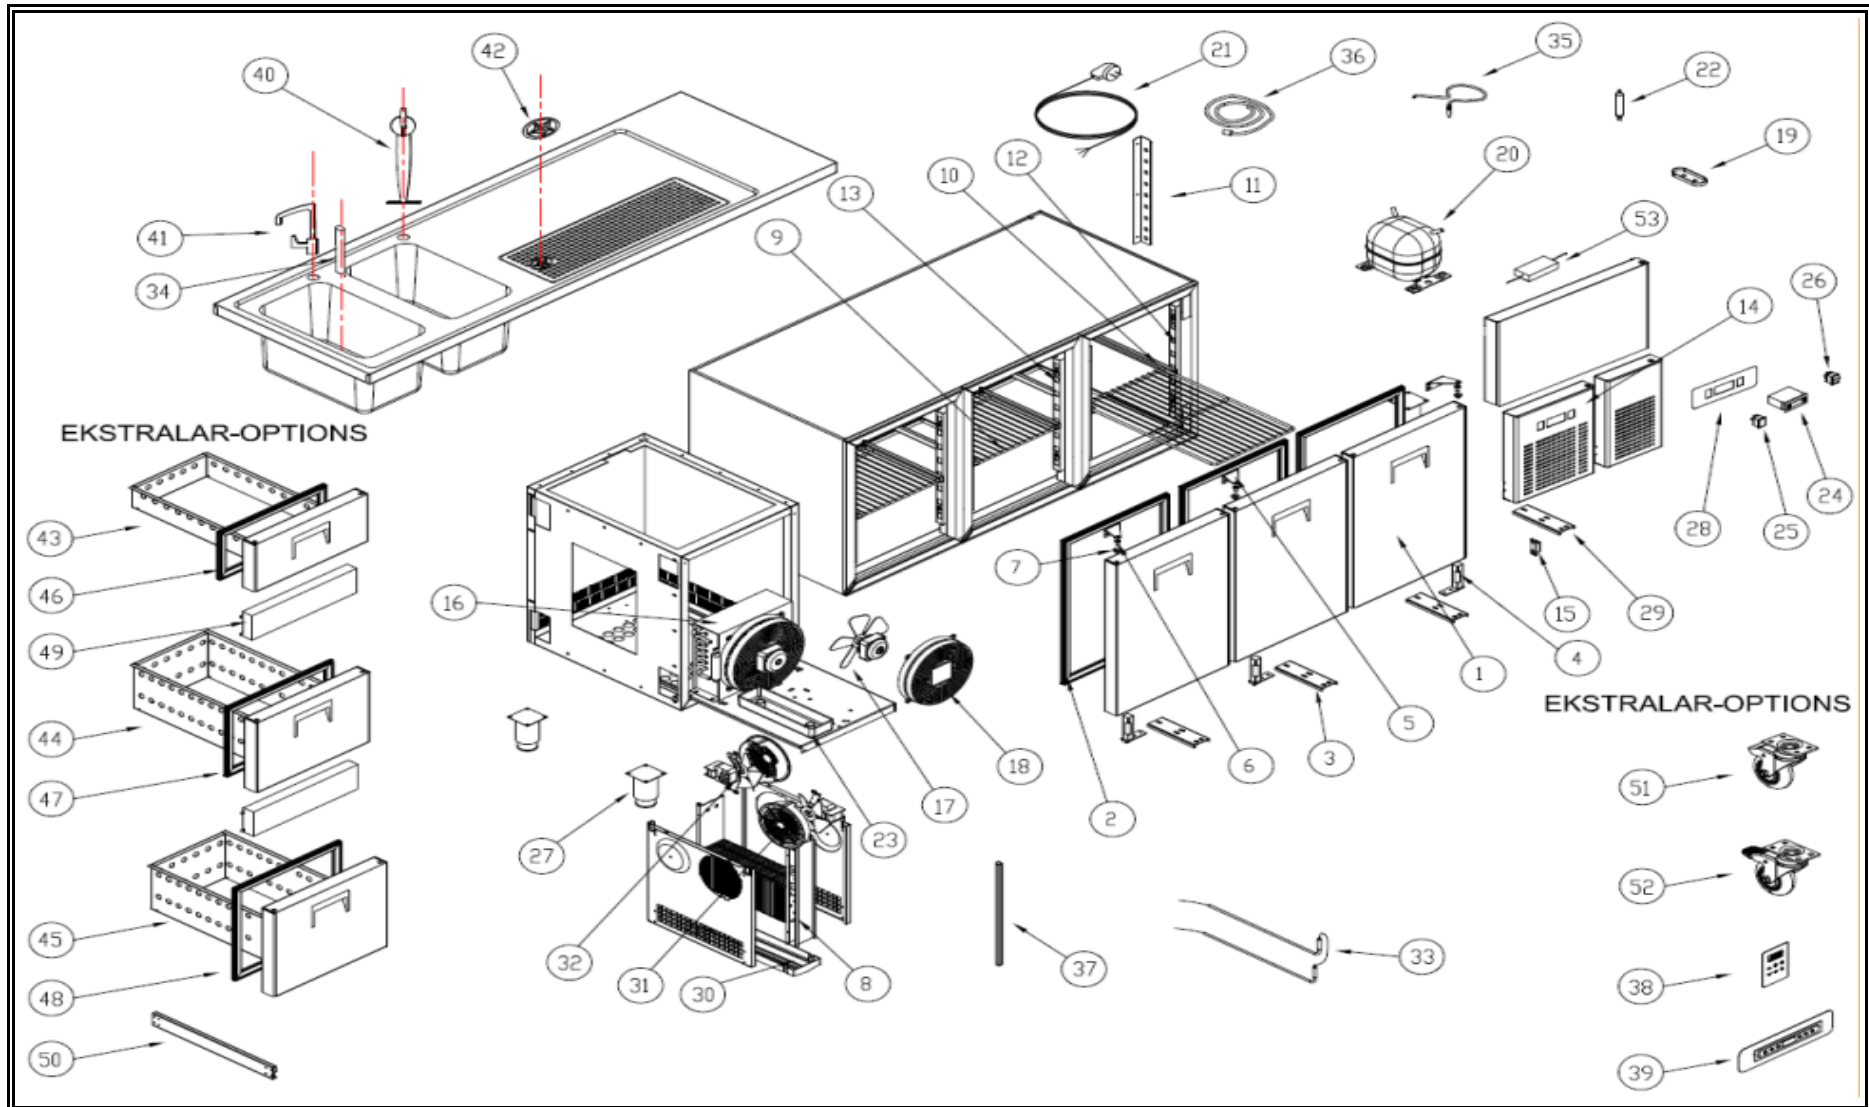

**7489.5345**

**R290**

Onderdelen informatie  
Erzatzteil information  
Spare part information  
Information de pièces

POS:	Art.No.:	Omschrijving:	Aantal:
1		DOOR	3
2	CS9113.1985	DOOR GASKET	3
3	CS9113.1810	LOWER HINGE BRACKET	3
4	CS9113.1260	UPRIGHT HINGE AND PARTS	3
5	CS9113.2005	UPPER HINGE	3
6	CS9113.1815	UPPER HINGE PIN	3
7	CS9113.1820	PLASTIC HINGE BUSHING	3
8	CS9113.0290	EVAPORATOR	1
9	CS7489.0560	SHELF-KGN 540X405	6
10	CS7489.0565	SHELF GUIDE - 530m	12
11		SHELF STANDARD - BACK	4
12		SHELF STANDARD - FRONT	4
13		SHELF STANDARD - MIDDLE	4
14		CANOPY	1
15		MAGNETIC HINGES	2
16		1/2 Hp CONDENSER	1
17	CS9113.1525	10W-FAN MOTOR	1
18	CS9113.0230	CONDENSER FAN PLASTIC	1
19		PROBE COVER	1
20	CS9113.2045	COMPRESSOR-NEK 6181 U (1/4)	1
21		PLUG CABLE	1
22		DRYER	1
23	CS9113.1080	COMPRESSOR WATER PAN	1
24	CS9338.3550	TWO PROPED DIGITAL THERMOSTAT (DIXELL)	1
25	CS9113.0675	POWER SWITCH	1
26	CS9108.0254	ON - OFF SWITCH	1
27	CS9113.0610	STAINLESS STEEL LEG	5
28	CS9113.2300	DIGITAL LABEL	1
29		CANOPY HINGE	1
30	CS9113.1075	EVAPORATOR WATER PAN	1
31	CS9113.0225	PLASTIC FAN PROTECTION	2
32	CS9113.0310	EVAP FAN MOTOR	2
33	CS9113.1045	200W RESISTANCE	1
34		OVERFLOW DISCHARGER	1
35	CS9181.2051	PROBE	1
36	CS9390.2290	PROBE	1
37		LED LAMP	3
38		WATER PROOF DIGITAL	1
39		TOUCH CONTROL DIGITAL	1
40		BEER TOWER SET	1
41		SINK FAUCET	1
42		GLASS WASHER	1
43		1/3 DRAWERS	

POS:	Art.No.:	Omschrijving:	Aantal:
44		1/2 DRAWERS	
45		2/3 DRAWERS	
46	CS9113.0030	1/3 DRAWER GASKET	
47	CS9113.0040	1/2 DRAWER GASKET	
48	CS9113.0050	2/3 DRAWER GASKET	
49	CS9113.2010	DRAWERS MIDDLE BRIDGE	
50	CS9113.0010	DRAWER RAIL	
51	CS9113.0615	WHEEL WITHOUT BRAKE	3
52	CS9113.0620	WHEEL WITH BRAKE	2
53	CS9113.0880	LED TRANSFORMER	1
.	CS9113.1670	COUNTER REF EVAP GROUP 3 DOORS	1
.	CS9113.1685	COUNTER REF EVAPARATOR DOUBLE	1