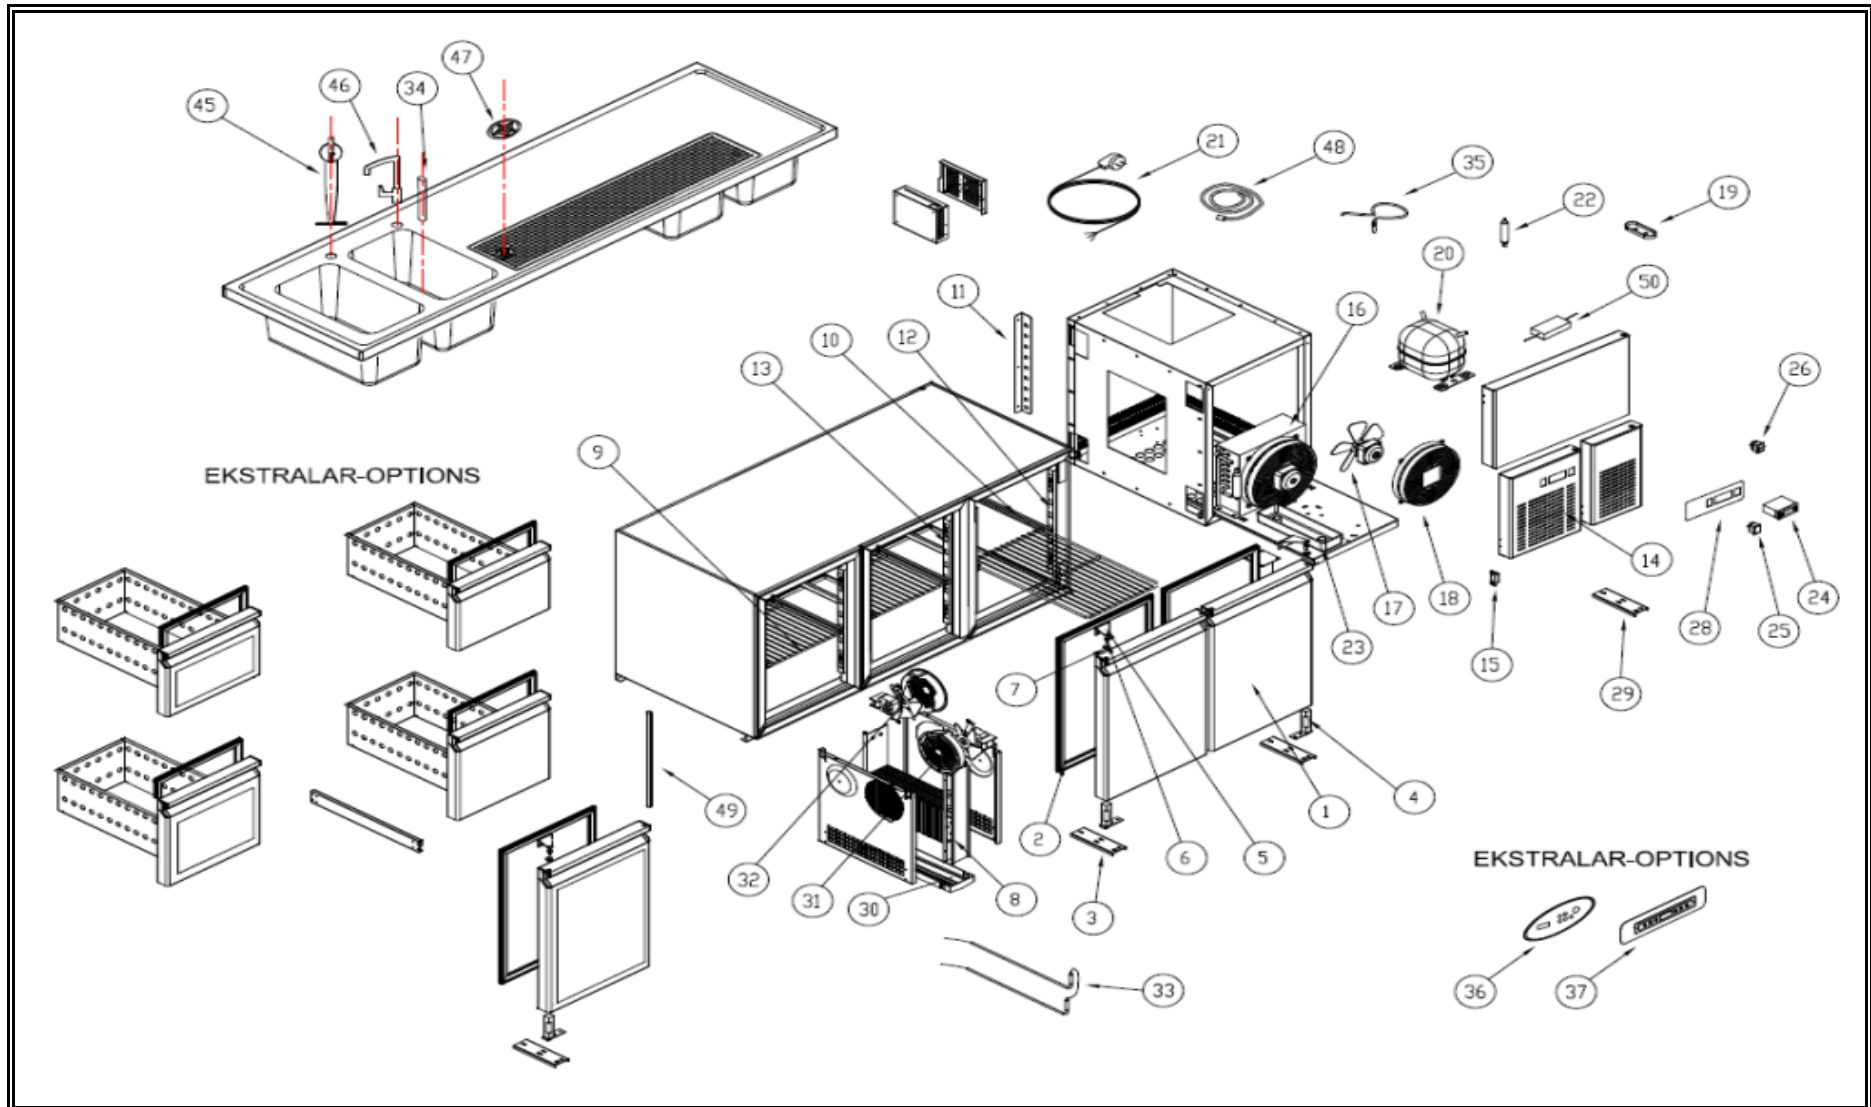

7489.5345

R134a

Onderdelen informatie
Erzatsteil information
Spare part information
Information de pièces

POS:	Art.No.:	Omschrijving:	Aantal:
1		DOOR	3
2	CS9113.1985	DOOR GASKET	3
3	CS9113.1810	LOVER HINGE BRACET	3
4	CS9113.1260	UPRIGHT HINGE AND PARTS	3
5	CS9113.2005	UPPER HINGE	3
6	CS9113.1815	UPPER HINGE PIM	3
7	CS9113.1820	HINGE PLASTIC	3
8	CS9113.0250	EVAPOROTOR	1
9	CS7489.0560	SHELF-KGN 540X405	3
10	CS7489.0565	SHELF GUIDE - 530m	6
11		SHELF RACKET - BACK	4
12		SHELF RACKET - FRONT	4
13		SHELF RACKET - MIDDLE	4
14		CANOPY	1
15		MAGNET HINGES	2
16	CS9113.1770	1/2 Hp CONDANSER	1
17	CS9113.1525	10W-FAN MOTOR	1
18	CS9113.0230	CONDANSER FAN PLASTIC	1
19		PROP COVER	1
20	CS9113.0480	COMPRESSOR--EMT 6170Z	1
21		PLUG CABLE	1
22		DRAYER	1
23	CS9113.1080	WATER BOX	1
24		DIGITAL THERMOSTAT TWO PROPE	1
25	CS9113.0675	POWER SWITCH	1
26	CS9108.0254	ON - OFF SWITCH	1
27		GLASS DOOR	3
28	CS9113.2300	DIGITAL LABEL	1
29		CANOPY HINGE	1
30	CS9113.1075	EVAPOROTOR CUP	1
31	CS9113.0225	PLASTIC FAN PROTECTION	2
32	CS9113.0310	EVAP FAN MOTOR	2
33	CS9113.1045	200W RESISTANCE	1
34		OVERFLOW DISCHARGER	1
35	CS9181.2051	PROP	1
36	CS9113.0155	MOTHERBOARD	1
37	CS9993.8627	TOUCH CONTROL DIGITAL	1
38		1/3 DRAWERS--GASKET	9
39		1/2 DRAWERS--GASKET	6
40		1/3 DRAWERS	9
41		1/2 DRAWERS	6
42		1/3 DRAWERS--GLASS	9
43		1/2 DRAWERS--GLASS	6

POS:	Art.No.:	Omschrijving:	Aantal:
44	CS9113.0010	DRAWER RAIL	
45		BEER TOWER SET	1
46		SINK FAUCET	1
47		GLASS WASHER	1
48	CS9390.2290	PROP	1
49		LED LAMP	3
50	CS9113.0895	TRANSFORMER LED	1
.	CS9113.1665	COUNTER REF EVAP GROUP 2 DOORS	1