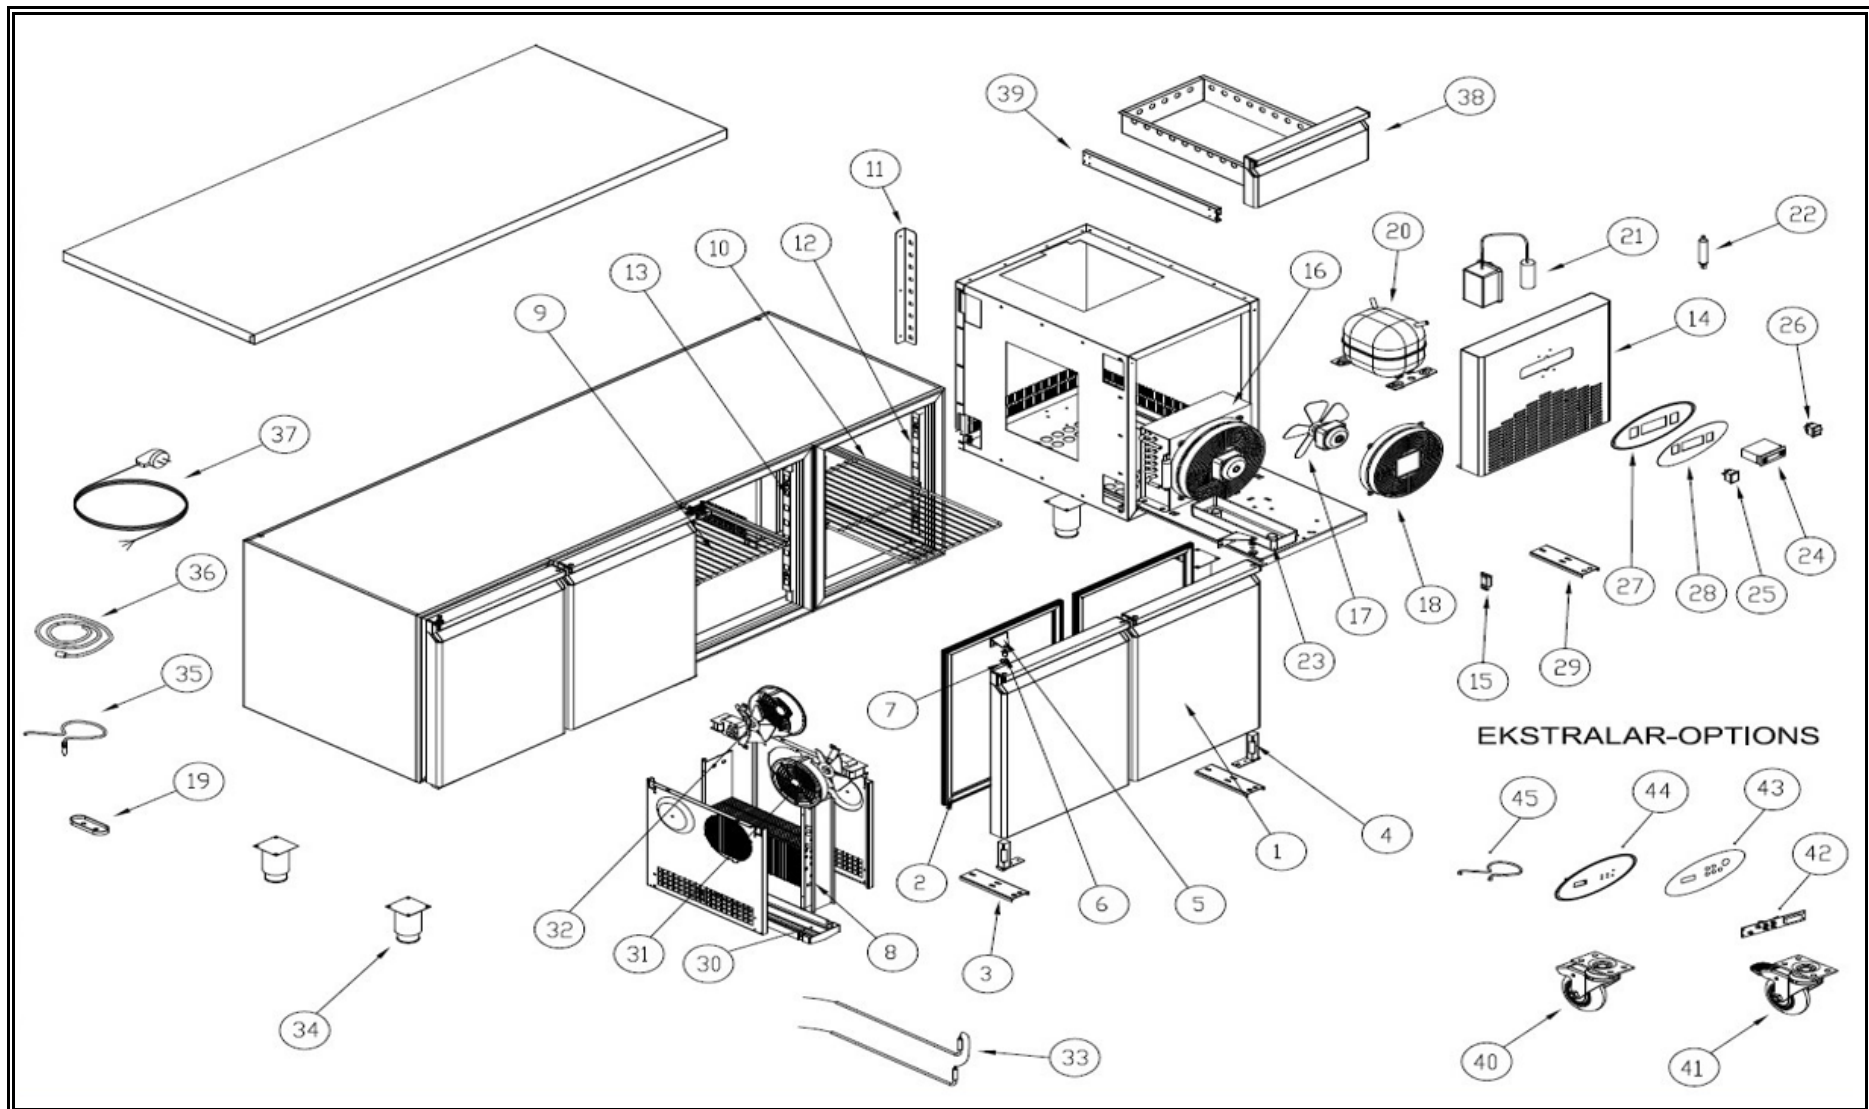

7489.5167

R134a

Onderdelen informatie
Erzatzteil information
Spare part information
Information de pièces

POS:	Art.No.:	Omschrijving:	Aantal:
1		GLASS DOOR	4
2	CS9113.0035	DOOR GASKET	4
3	CS9113.1810	LOVER HINGE BRACET	4
4	CS9113.1260	UPRIGHT HINGE AND PARTS	4
5	CS9113.2005	UPPER HINGE	4
6	CS9113.1815	UPPER HINGE PIM	4
7	CS9113.1820	HINGE PLASTIC	4
8	CS9113.0250	EVAPOROTOR	2
9		SHELF-CGN 530X333	4
10		SHELF GUIDE - CGN 530m	8
11		SHELF RACKET - BACK	6
12		SHELF RACKET - SIDE	4
13		SHELF RACKET - MIDDLE	6
14		CANOPY	1
15		MAGNET HINGES	2
16	CS9113.1770	1/2 Hp CONDANSER	1
17	CS9113.1525	10W-FAN MOTOR	1
18	CS9113.0230	CONDANSER FAN PLASTIC	1
19		PROP COVER	1
20	CS9113.0480	COMPRESSOR-EMT 6170 Z (1/4 hp)	1
21		ROLE BOX	1
22		DRAYER	1
23	CS9113.1080	WATER BOX	1
24	CS9338.3550	DIGITAL THERMOSTAT TWO PROPE(DIXELL)	1
25	CS9113.0675	POWER SWITCH	1
26	CS9108.0254	ON - OFF SWITCH	1
27		PLASTIC COVER	1
28	CS9113.2300	DIGITAL LABEL	1
29		CANOPY HINGE	1
30	CS9113.1075	EVAPOROTOR CUP	2
31	CS9113.0225	PLASTIC FAN PROTECTION	4
32	CS9113.0310	EVAP FAN MOTOR	4
33	CS9113.1045	200W RESISTANCE	2
34	CS9113.0610	STAINLESS STEEL LEG	6
35	CS9113.0150	PROP	1
36	CS9390.2290	PROP	1
37		PLUG CABLE	1
38		DRAWER MTG	1
39	CS9113.0010	DRAWER RAIL	1
40	CS9113.0615	WHEELS	4
41	CS9113.0620	WHEELS BRAKE	2
42	CS9113.0155	MOTHERBOARD	1
43		MOTHERBOARD LABEL	1

Onderdelenlijst 7489.5167

POS:	Art.No.:	Omschrijving:	Aantal:
44		MOTHERBOARD PLASTIC	1
45		DISPLAY CONNECTION CABLE	1
.	CS9113.1685	COUNTER REF EVAPARATOR DOUBLE	1