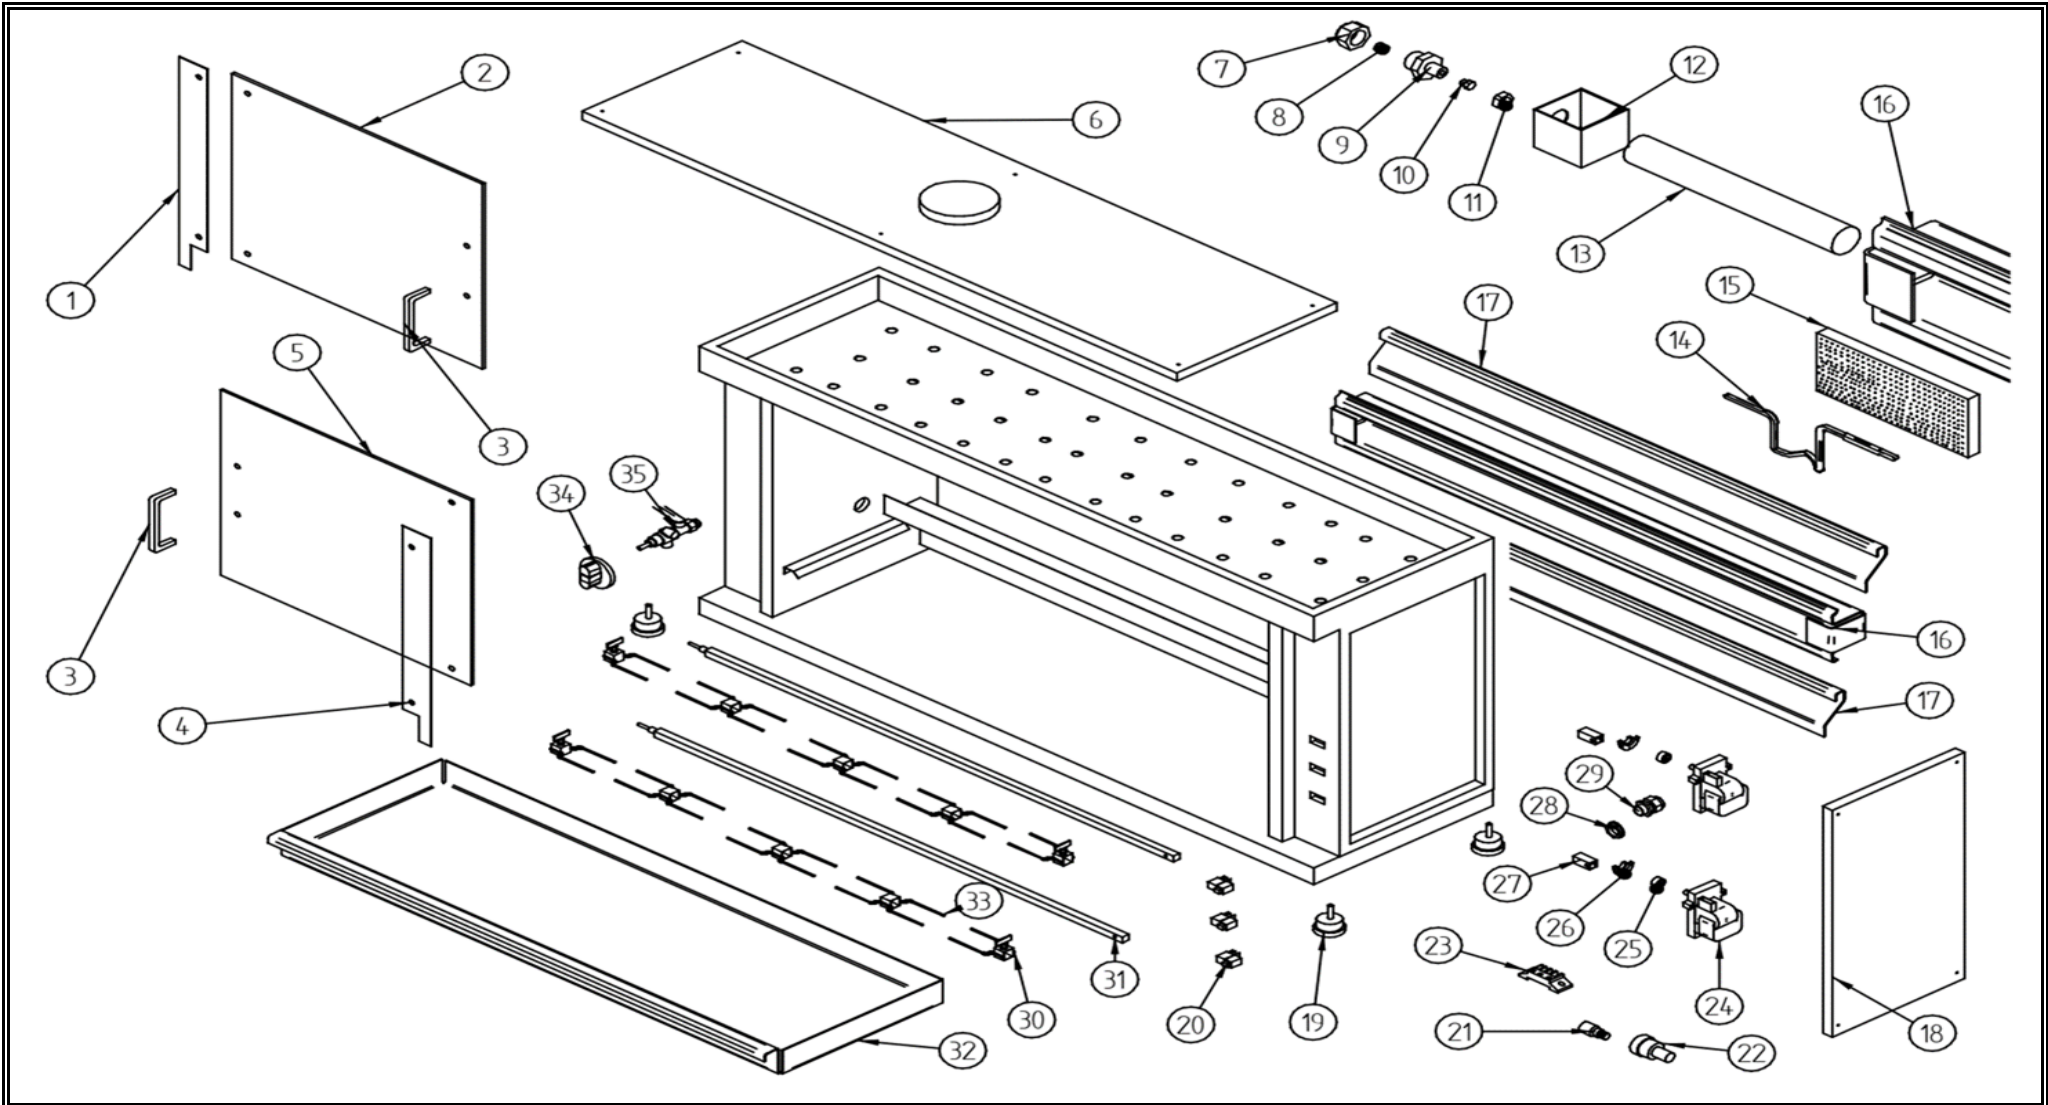

CombiSteel

7472.0020

v1.0

Onderdelen informatie
Erzatzteil information
Spare part information
Information de pièces

Onderdelenlijst 7472.0020

POS:	Art.No.:	Omschrijving:	Aantal:
1		Left Door base	
2		Left Door Glass HK2	
2		Left Door Glass GASK2	
3		Handle	
4		Right Door base	
5		Right Door Glass HK2	
5		Right Door Glass GASK2	
7		Nuts injector	
9		Injector base	
10		Injector	
11		Nuts injector	
14		Thermocaplou	
15		Ceramic Plate	
16		Burner	
17		Middle burner cover	
19		Regulate foot	
20		Switch on/off for motor and light	
21		Lamp	
22+21		Lamp Holder + Lamp	
23		Strip connector	
24		Moter	
26+25		Ball Bearing	
27		Pipe of the motor	
29		Gland for supply cord	
30		External Hooks	
31		Spit	
32		Grease Collection	
33		Internal Hooks	
34		Switch Knob	
35		Gas Valve	
Option	CS7472.0010	Baskets for GASK- HK	