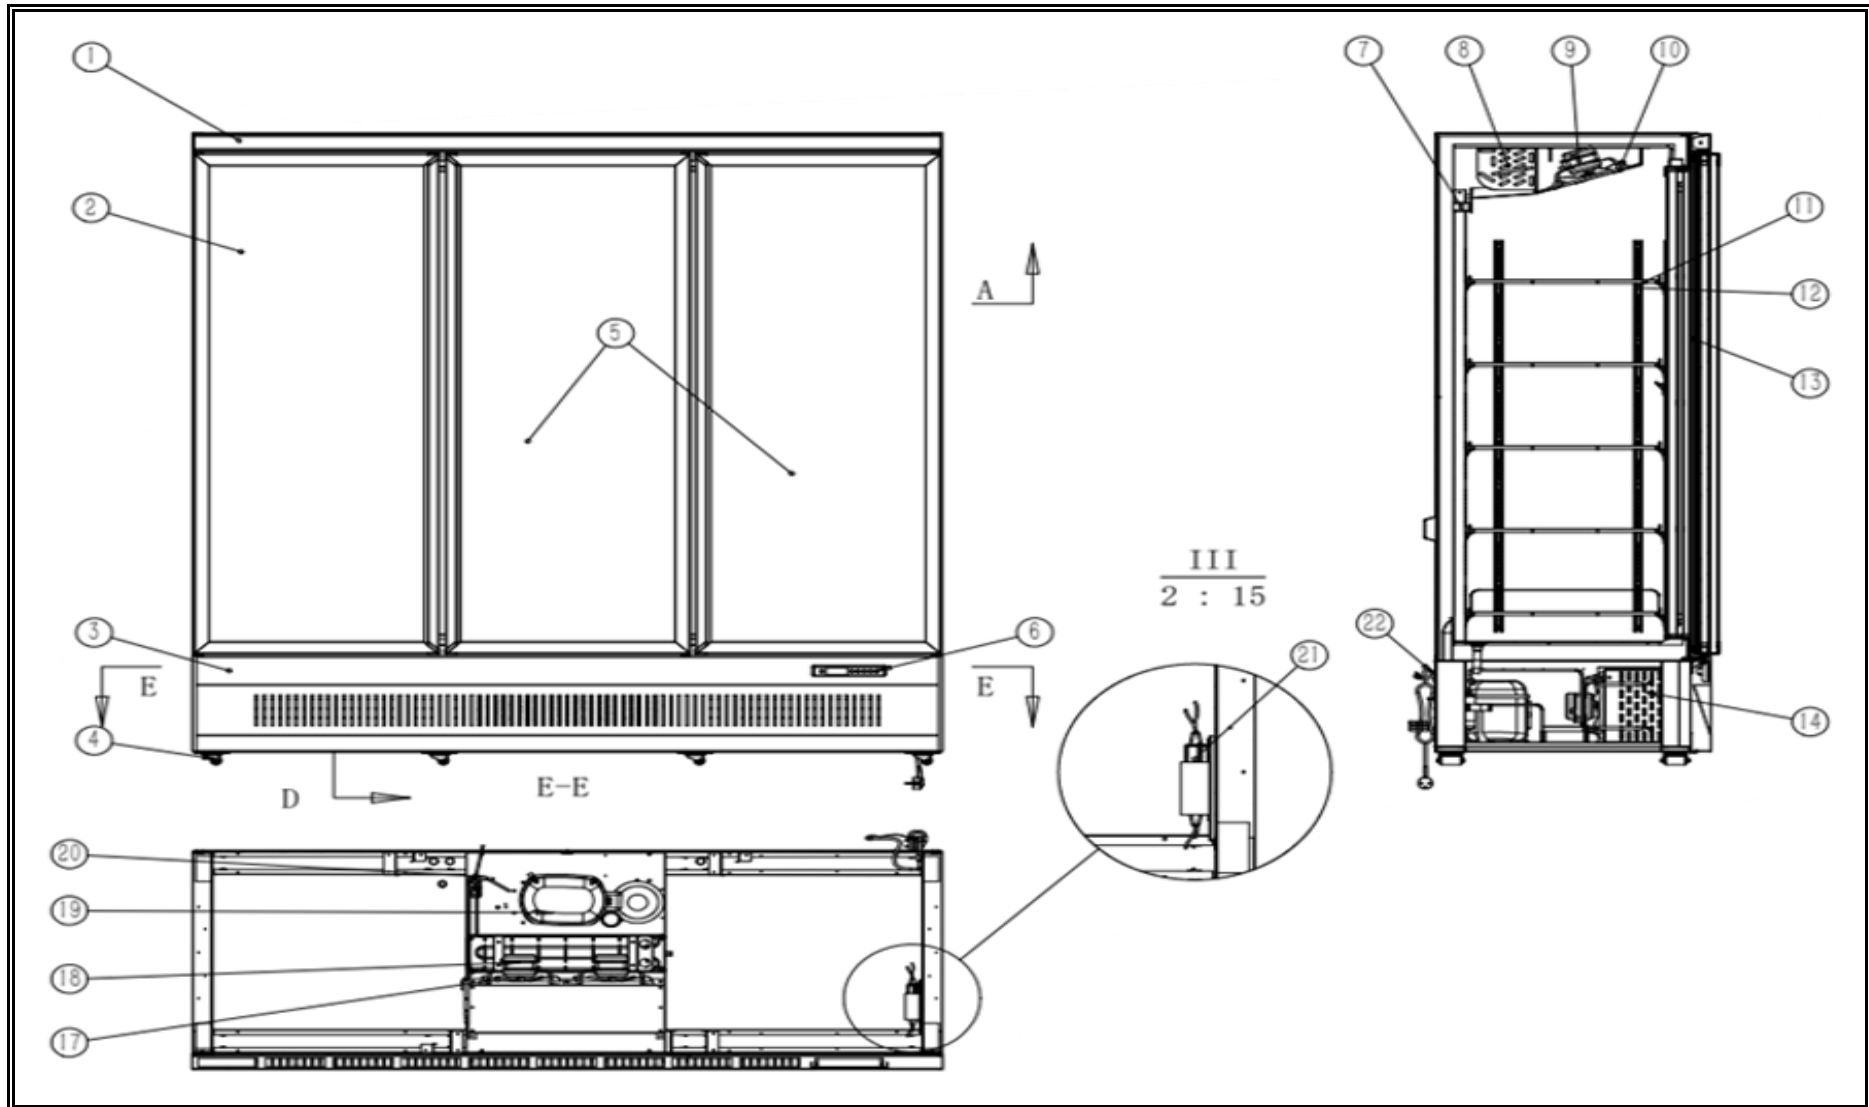

## Onderdelenlijst 7455.2235

POS:	Art.No.:	Omschrijving:	Aantal:
1		Top decoration panel	1
2		Left door (black)	1
3		Front grill (black)	1
4		Castor	8
5		Right door (black)	3
6	CS9390.2410	Carel controller	1
7		Evaporator fan motor panel holder (black)	3
8	CS9338.2828	Evaporator	1
9		Evaporator fan motor (Efficient ver.)	2
10	CS9338.1885	Evaporator fan motor blade	2
11	CS7455.2255	Lateral shelf (black)	10
12	CS7455.2224	Kclip	65
13		Door gasket	3
14		Condenser	1
15		Led light left	1
16		LED light right	2
*		Horizontal led light left	1
17	CS9338.1885	Condenser fan motor blade	2
18	CS9390.0128	Condenser fan motor	2
19	CS9338.2328	Compressor	1
20		Dry filter	1
21		LED driver	1
22	CS9392.0830	Power plug	1