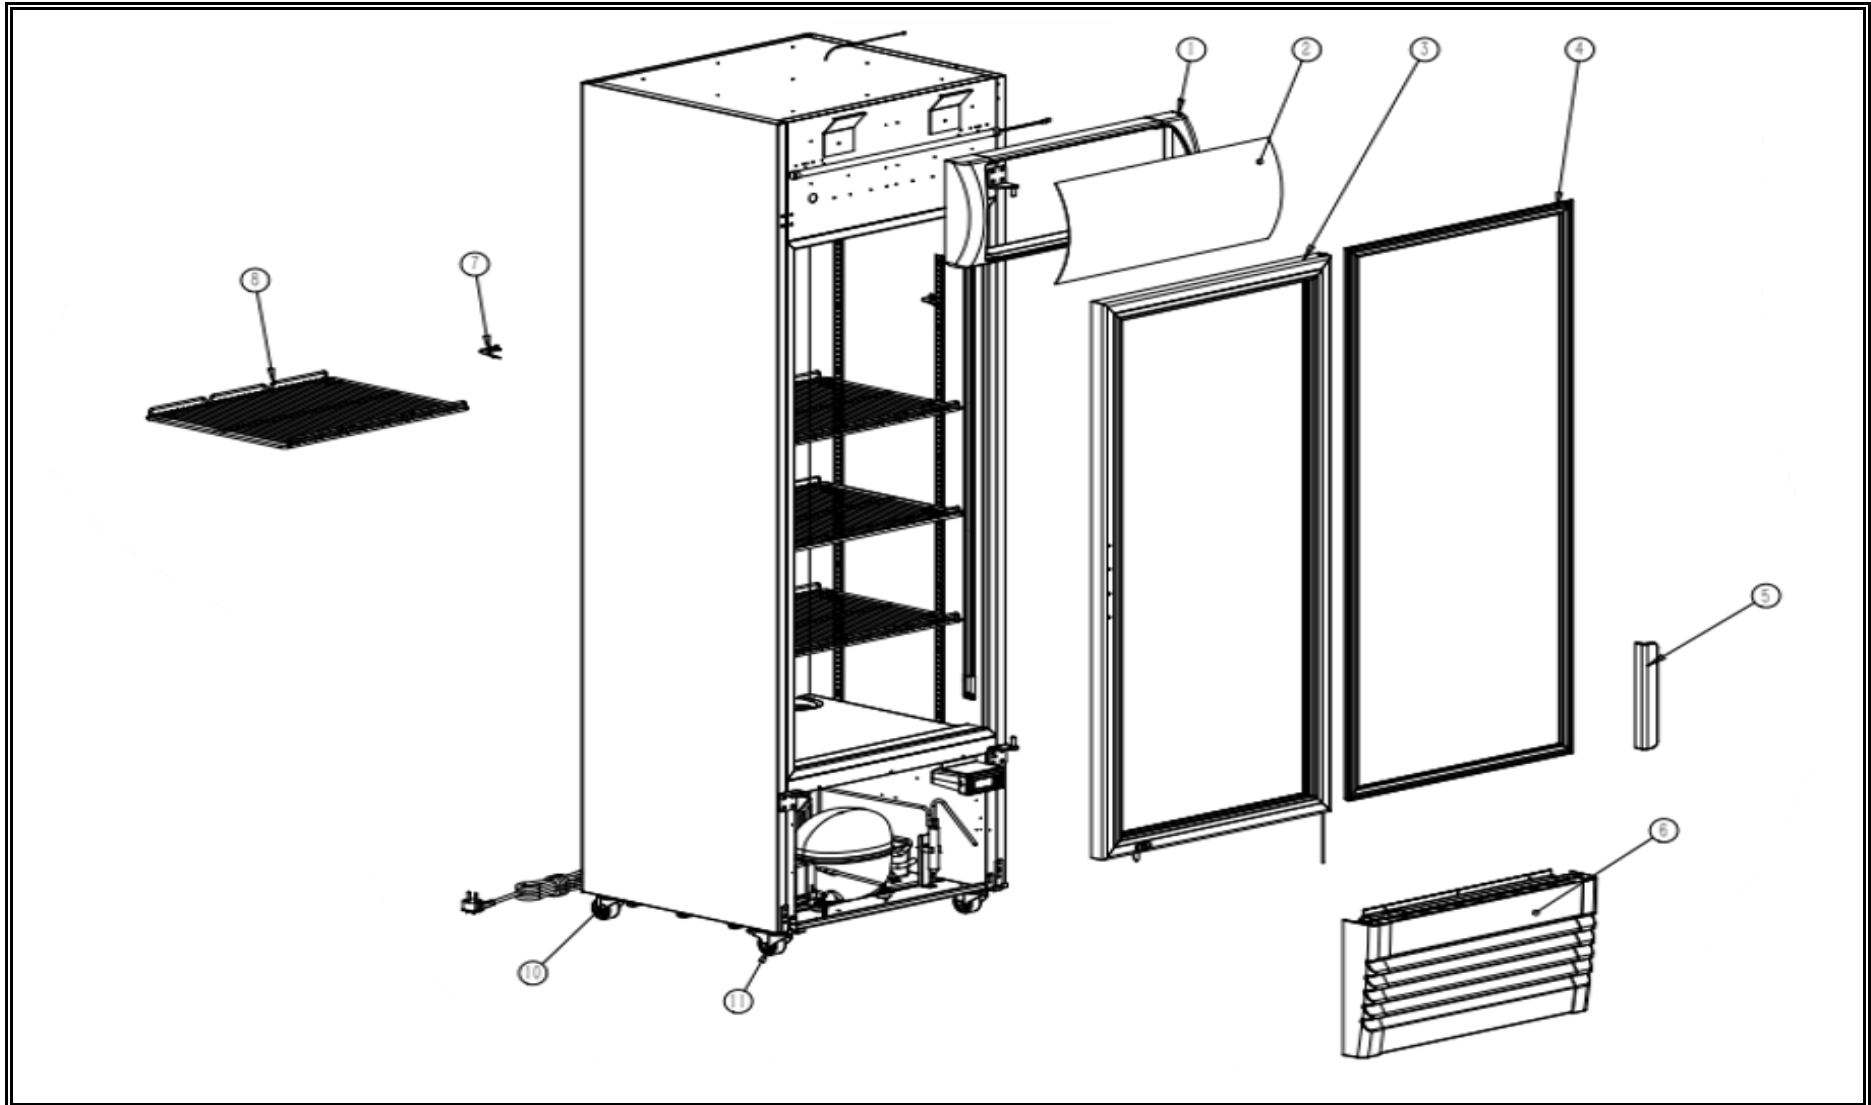

# CombiSteel

**7455.2104**

**R290**

**V1.0**

Onderdelen informatie

Erzatzteil information

Spare part information

Information de pièces

## Onderdelenlijst 7455.2104

POS:	Art.No.:	Omschrijving:	Aantal:
1-1	CS9338.2398	Canopy	1
1-2	CS9338.1848	Canopy cover	1
1-3		Glass door (with handle&seal)	1
1-4	CS9338.2230	Door gasket	1
1-5	CS9338.1833	Door handle	1
1-6		M-type metal front grill	1
1-7	CS7455.2225	K clip	19
1-8		Shelf	4
1-9		Rear windshield	1
1-10	CS9338.1830	Castor without brake	2
1-11	CS9338.1865	Castor with brake	2
2-1	CS9338.2758	Canopy LED light	1
2-2	CS9095.0040	Light switch	1
2-3	CS9338.1831	P shape LED light	1
2-4		Terminal box	1
2-5		LED driver	1
2-6	CS9392.0830	Power cable	1
3-1	CS9338.2226	Evaporator	1
3-2	CS9390.0128	Evaporator fan motor	1
3-3		Evaporator fan motor bracket	4
3-4	CS9338.1885	Evaporator fan blade	1
3-5		Evaporator fan motor panel	1
3-6	CS9338.2952	Thermometer	1
3-7	CS9338.2908	Mechanical thermostat	1
3-8	CS9338.1900	Controller knob	1
3-9		Dry fliter	1
3-10		Compressor	1
3-11	CS9338.2906	Water tray	1
3-12		Condenser fan motor bracket	1
3-13	CS9390.0130	Condenser fan motor	1
3-14	CS9338.1855	Condenser fan blade	1
3-15	CS9338.1842	Condenser	1