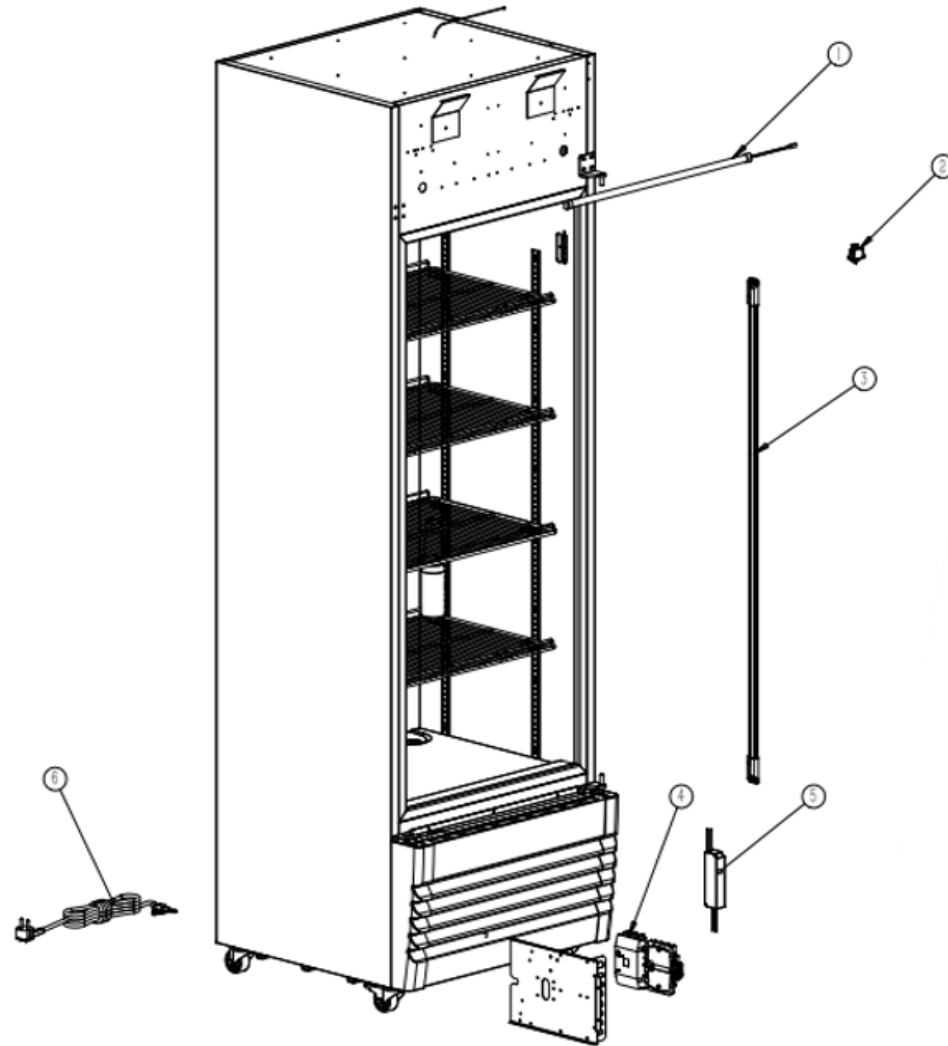

## Onderdelenlijst 7455.2104

POS:	Art.No.:	Omschrijving:	Aantal:
1-1	CS9338.2398	Canopy	1
1-2	CS9338.1848	Canopy cover	1
1-3		Glass door (with handle&seal)	1
1-4	CS9338.2230	Door gasket	1
1-5	CS9338.1833	Door handle	1
1-6		M-type metal front grill	1
1-7	CS7455.2225	K clip	19
1-8		Shelf	4
1-9		Rear windshield	1
1-10	CS9338.1830	Castor without brake	2
1-11	CS9338.1865	Castor with brake	2
2-1	CS9338.2758	Canopy LED light	1
2-2	CS9095.0040	Light switch	1
2-3	CS9338.1831	P shape LED light	1
2-4		Terminal box	1
2-5		LED driver	1
2-6	CS9392.0830	Power cable	1
3-1	CS9338.2226	Evaporator	1
3-2	CS9390.0128	Evaporator fan motor	1
3-3		Evaporator fan motor bracket	4
3-4	CS9338.1885	Evaporator fan blade	1
3-5		Evaporator fan motor panel	1
3-6	CS9338.2952	Thermometer	1
3-7	CS9338.2908	Mechanical thermostat	1
3-8	CS9338.1900	Controller knob	1
3-9		Dry fliter	1
3-10		Compressor	1
3-11	CS9338.2906	Water tray	1
3-12		Condenser fan motor bracket	1
3-13	CS9390.0130	Condenser fan motor	1
3-14	CS9338.1855	Condenser fan blade	1
3-15	CS9338.1842	Condenser	1