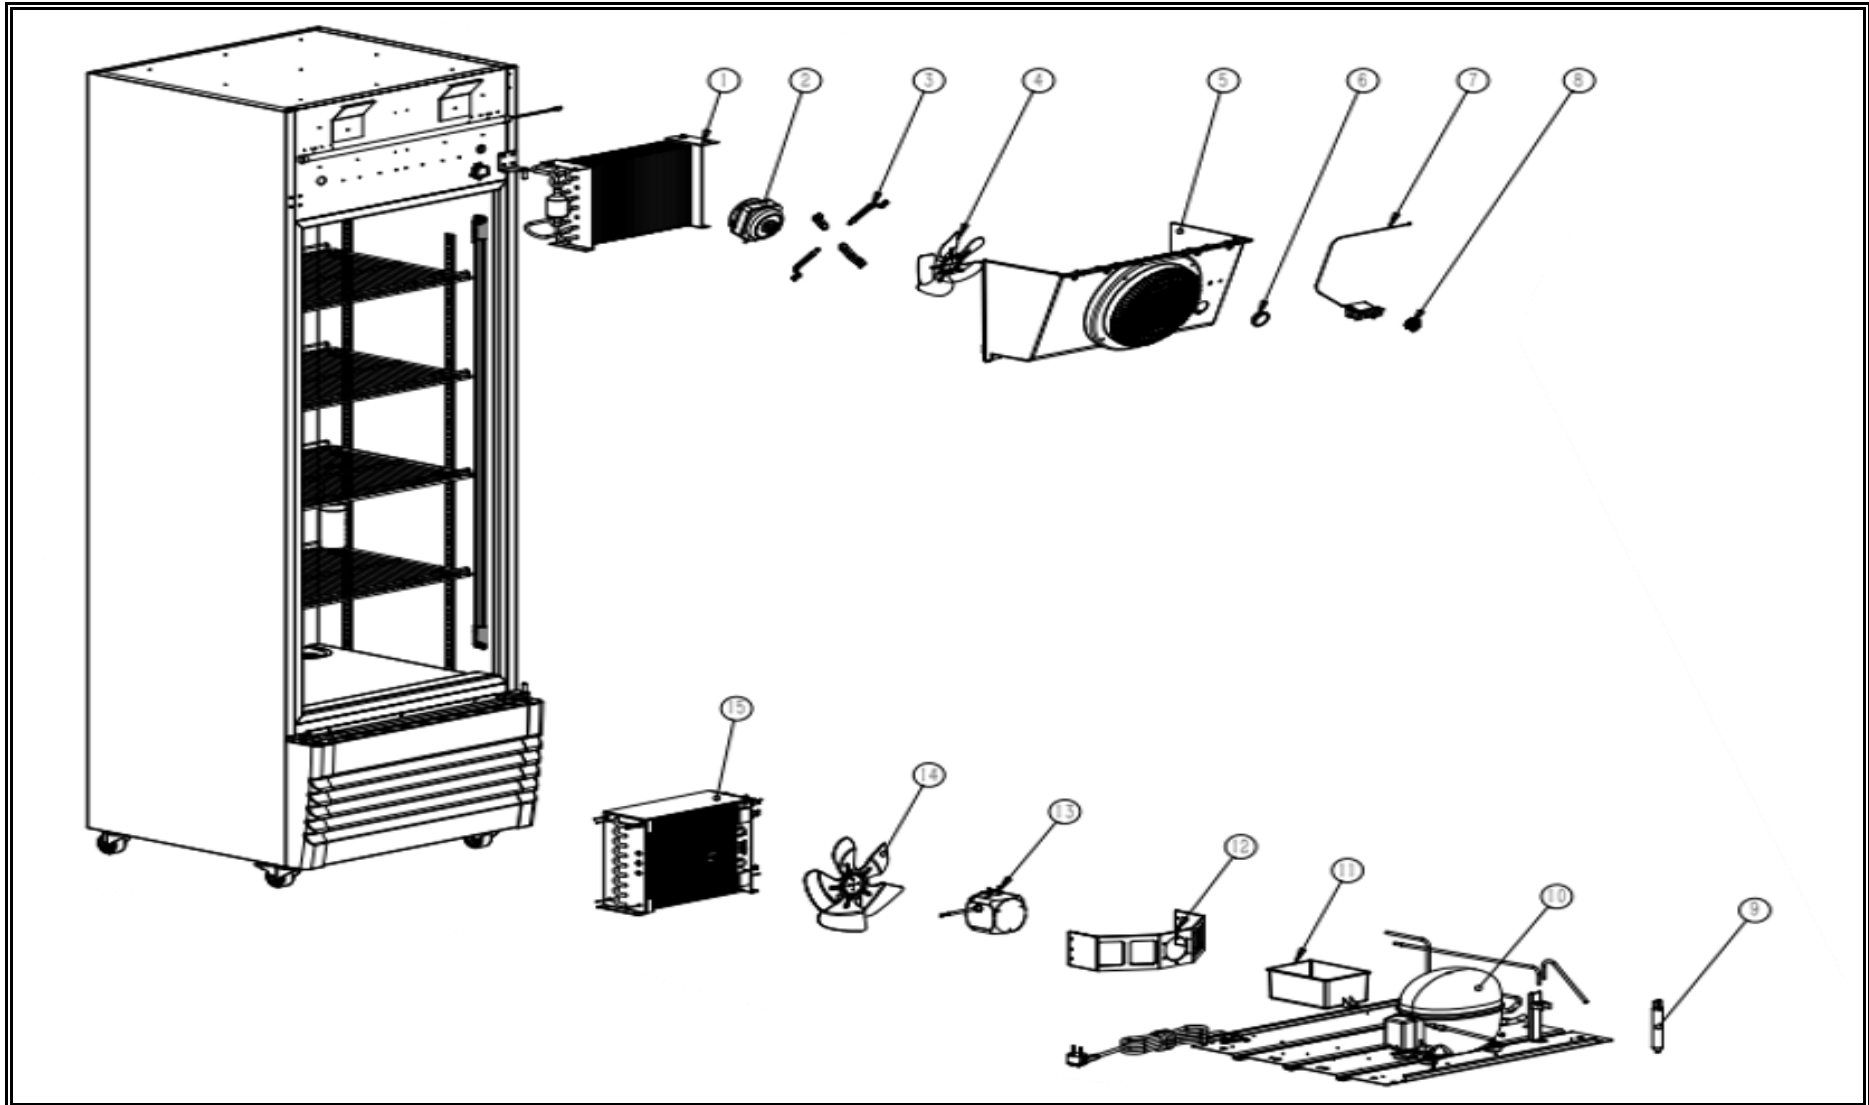

## Onderdelenlijst 7455.2104

POS:	Art.No.:	Omschrijving:	Aantal:
1-1	CS9338.2398	Canopy	1
1-2	CS9338.1848	Canopy cover	1
1-3		Glass door (with handle&seal)	1
1-4	CS9338.2230	Door gasket	1
1-5	CS9338.1833	Door handle	1
1-6		M-type metal front grill	1
1-7	CS7455.2225	K clip	19
1-8		Shelf	4
1-9		Rear windshield	1
1-10	CS9338.1830	Castor without brake	2
1-11	CS9338.1865	Castor with brake	2
2-1	CS9338.2758	Canopy LED light	1
2-2	CS9095.0040	Light switch	1
2-3	CS9338.1831	P shape LED light	1
2-4		Terminal box	1
2-5		LED driver	1
2-6	CS9392.0830	Power cable	1
3-1	CS9338.2226	Evaporator	1
3-2	CS9390.0128	Evaporator fan motor	1
3-3		Evaporator fan motor bracket	4
3-4	CS9338.1885	Evaporator fan blade	1
3-5		Evaporator fan motor panel	1
3-6	CS9338.2952	Thermometer	1
3-7	CS9338.2908	Mechanical thermostat	1
3-8	CS9338.1900	Controller knob	1
3-9		Dry fliter	1
3-10		Compressor	1
3-11	CS9338.2906	Water tray	1
3-12		Condenser fan motor bracket	1
3-13	CS9390.0130	Condenser fan motor	1
3-14	CS9338.1855	Condenser fan blade	1
3-15	CS9338.1842	Condenser	1