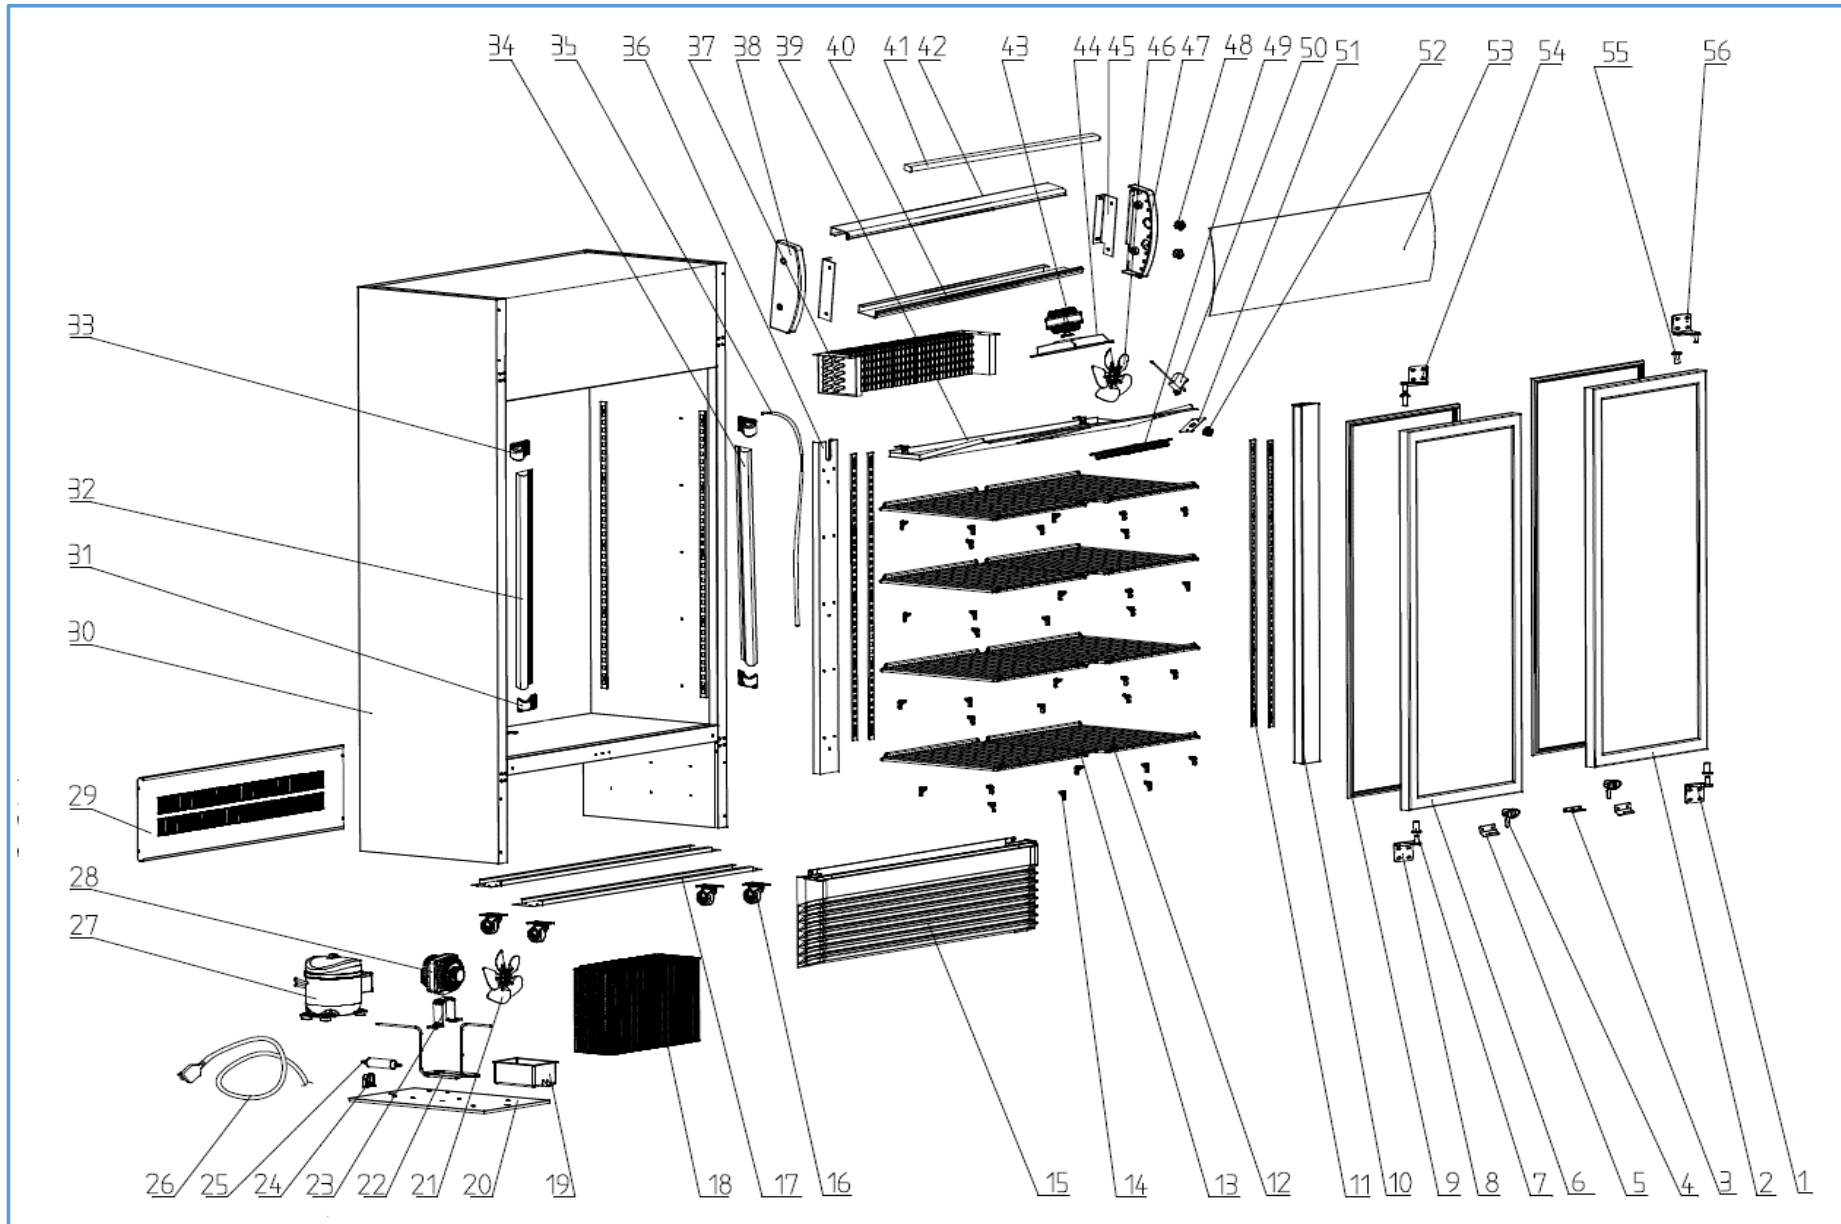

## Onderdelenlijst 7455.1392

POS:	Art.No.:	Omschrijving:	Aantal:
1		Right down hinge	1
2	9338.1639	Right glass door	1
3		Door support	1
4	9338.2478	Door lock	2
5		Lock support	2
6	9338.1634	Left glass door	1
7		Door sleeve	2
8		Left down hinge	1
9	9338.1591	Door seal	2
10		Center sill	1
11		K strip	8
12		Right shelf	4
13		Left shelf	4
14		K clip	32
15	9338.1593	Front panel	1
16	9338.1596 - 1592	Wheel	4
17		Wheel support	2
18		Condenser	1
19		Water tray	1
20		Compressor install panel	1
21		Condensing fan blade	1
22		Second condenser	1
23		Fan support	1
24		Dry filter clip	1
25		Dry filter	1
26		Power cord	1
27	9338.1595	Compressor	1
28	9390.0028	Condensing fan	1
29		Back cover	1
30		Cabinet	1
31		LED cover	2
32	9338.1688	Left LED light	1
33		LED cover	2
34	9338.1686	Right LED light	1
35		Water drain	1
36		Connecting box	1
37	9338.1982	Evaporator	1
38		Canopy cover(Left)	1
39		Fan installation panel	1
40		Canopy down support	1
41		Canopy light	1
42		Canopy top support	1
43		Evaporating fan	1
44		Flange	1
45		Canopy installation support	2
46		Fan blade	1
47		Canopy right cover	1

## Onderdelenlijst 7455.1392

POS:	Art.No.:	Omschrijving:	Aantal:
48		Light switch	2
49		Fan cover	1
50		Thermostat	1
51		Thermostat label	1
52		Knob	1
53		Canopy	1
54		Left top hinge	1
55		Door sleeve	2
56		Right top hinge	1