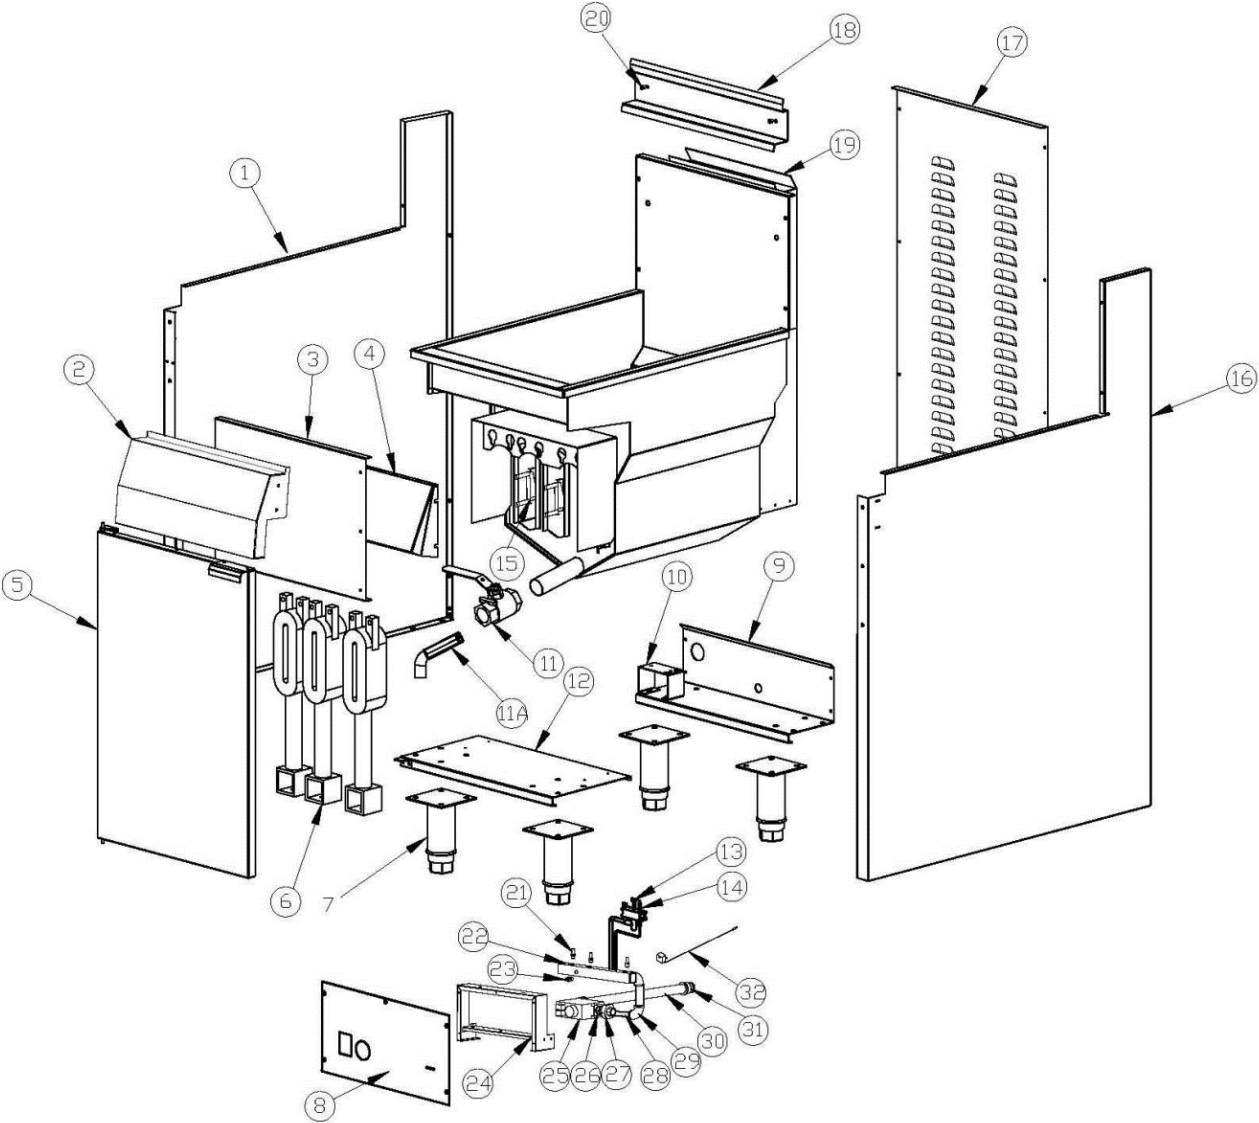

Spare part information

7455.0976

CombiSteel

7455.0976

Spare part list 7455.0976

POS:	Art.No.:	Omschrijving:	Aantal:
1	**	Left panel	1
2	**	Front panel	1
3	**	Shield	1
4	**	Front baffle	1
5	CS9331.0962	Door	1
6	CS9331.0817	Burner	3
7	CS9331.1510	Feet	4
8	**	Control panel	1
9	**	Rear bottom	1
10	**	Gas pipe bracket	1
11	CS9331.1015	Drain valve	1
11A	CS9331.1016	Drain pipe	1
12	**	Front bottom	1
13	CS9401.0004	Pilot	1
13A	CS9401.0051	Pilot Injector Normal Gas 0,35	1
13B	CS9401.0050	Pilot Injector Propane/Butane 0,2	1
14	CS9082.0040	Thermocouple	1
14A	CS9998.1020	Interrupter Thermocouple	1
15	CS9331.0935	Internal Baffle	3
16	**	Right panel	1
17	**	Back	1
18	CS9331.1076	Basket hangar	1
19	CS9331.0825	Frypot Assembly	1
20	CS9331.1075	Screw	2
21A	CS9331.1600	Injector Φ 2.24 Normal Gas: NL	3
21B	CS9331.1602	Injector Φ 2.30 Normal Gas: DE, BE, FR, GB, PL.	3
21C	CS9331.1604	Injector Φ 1.50 Propane or butane: NL, DE, BE, FR, GB, PL	3
22	CS9331.0880	Manifold Assembly	1
23	**	Pressure test point	1
24	CS9331.0880	Manifold support	1
25	CS9401.0398	Gas valve	1
26	**	Reducer	1
27	**	Coupler	2
29	**	Elbow	2
31	**	Reducer	1
32A	CS9331.0822	Hi limit 2016 till now	1
32B	CS9331.0819	Hi limit Befor 2016	1
A	CS9331.1610	Kit Injectorset to Propane or butane	1
B	CS9331.0975	Hook	1
C	CS9331.0990	Basket Grid	1

Spare part list 7455.0976

POS:	Art.No.:	Omschrijving:	Aantal:
D	CS7020.1015	Basket	2
E	CS9331.1410	Aluminium Pipe Pilot	1
F	CS7020.1025	Couple strip between 2 fryers	1
.		## = Parts cannot be ordered separately.	
.		** = No article number known, must be requested specifically.	