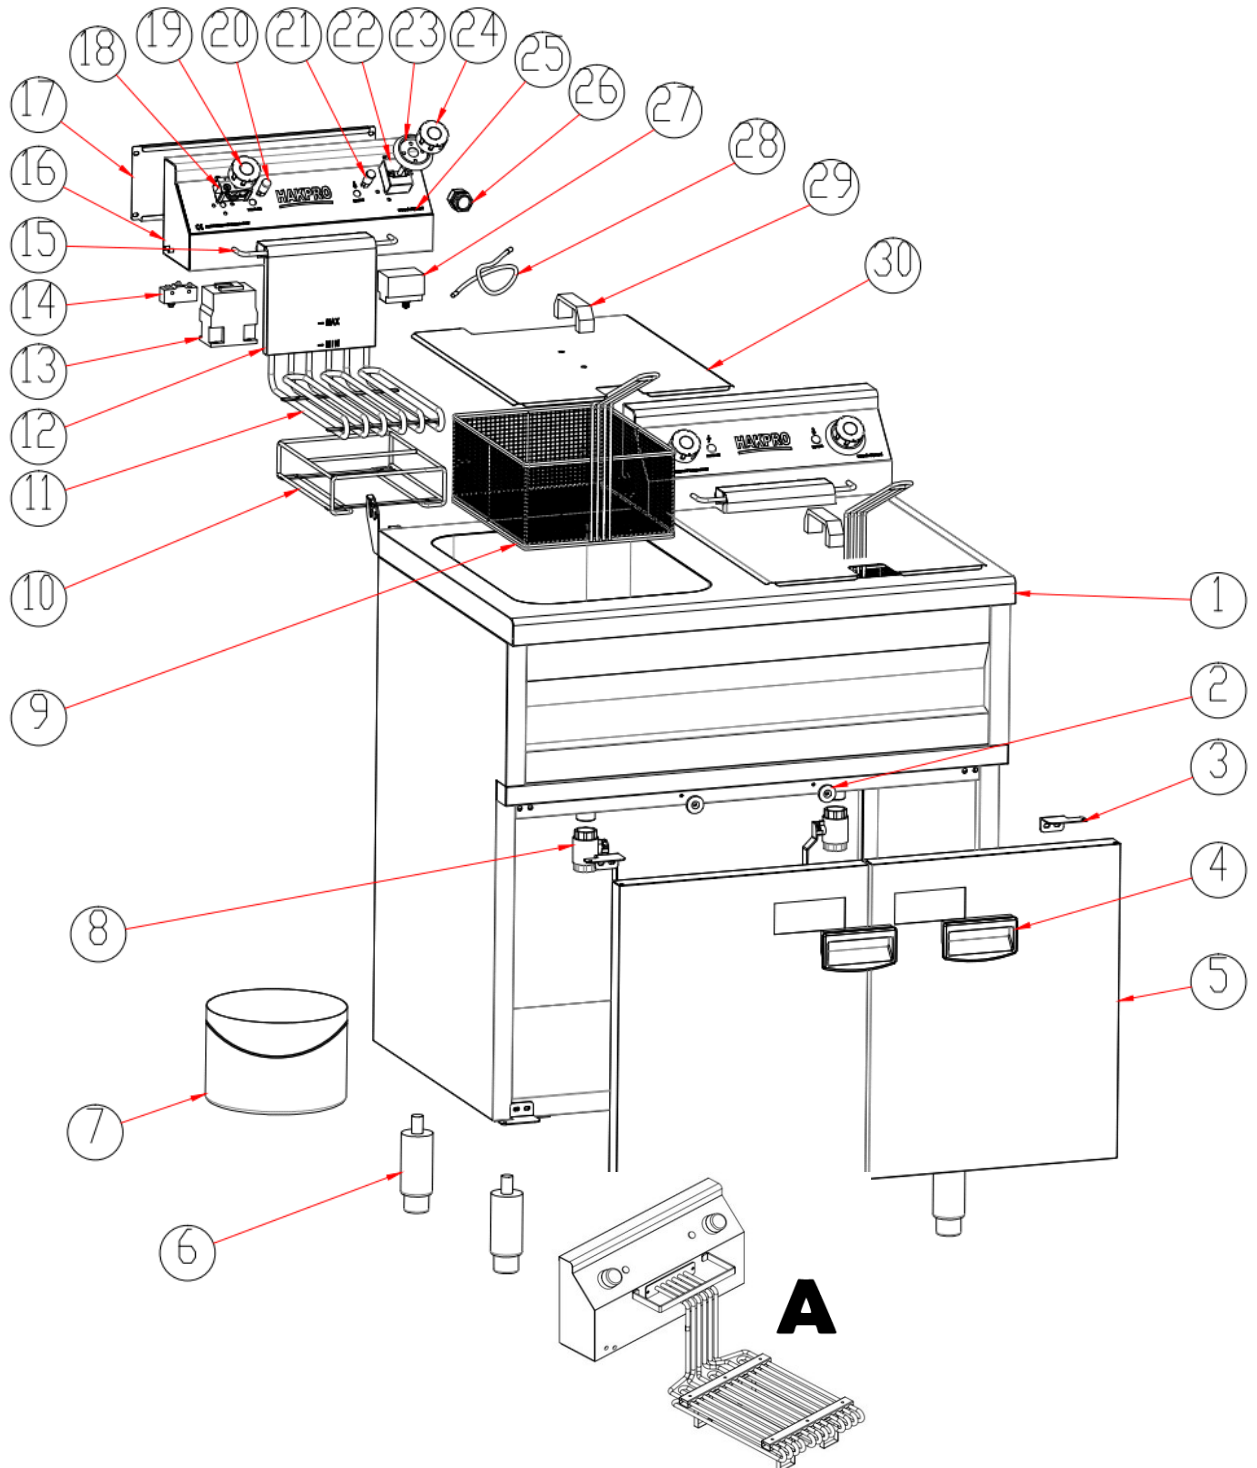

# Spare part information

**7455.0960**

**CombiSteel**

**7455.0960**

## Spare part list 7455.0960

POS:	Art.No.:	Omschrijving:	Aantal:
A	CS9093.0122	Complete Unit	
1	**	Body	
2	**	Magnet	
3	CS9093.0212	Door Hinge	
4	**	Door Handle	
5	**	Door	
6	CS9806.0266	Leg	
7	**	Oil Tank	
8	CS9093.0105	Tap	
9	CS9093.0070	Frying Basket	
10	**	Heating Element Shelf	
11	CS9093.0055	Heating Element	
12	**	Oil Dipstick	
13	CS9344.0266	Contactator	
14	CS9000.2050	Microswitch	
15	CS9093.0103	Basket Handle	
16	**	Heating Box	
17	**	Heating Box Cover	
18	CS9337.0220	Power Switch	
19	CS9093.0085	Knob	
20	CS9344.0010	Power Indicator	
21	CS9344.0000	Heating Indicator	
22	CS7455.1525	Thermostat	
23	CS9343.0135	Thermostat Knob	
24	CS9343.0135	Ring of Knob	
25	CS9093.0075	Control Panel Sticker	
26	**	Cable Lock	
27	CS7455.1540	Security Thermostat	
28	**	Cable	
29	CS9093.0090	Oil Tank Cover Handle	
30	CS9093.0145	Oil Tank Cover	
.		## = Parts cannot be ordered separately.	
.		** = No article number known, must be requested specifically.	