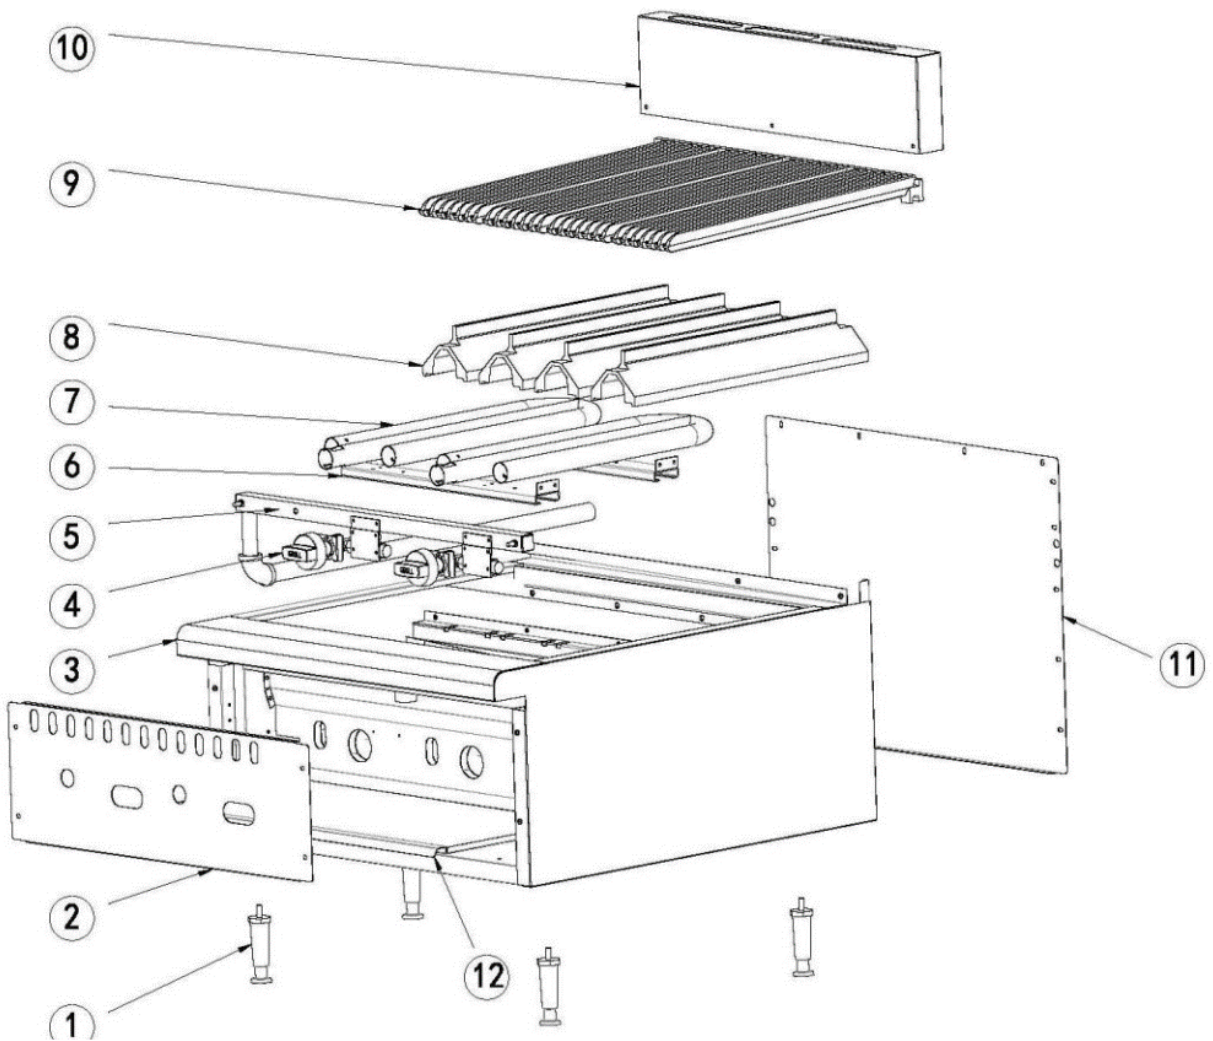

## Spare part list 7455.0910

POS:	Art.No.:	Omschrijving:	Aantal:
1	CS9338.1528	Feet	4
2	**	Panel	1
3	**	Body	1
4	CS9338.1654	Konb	2
5	**	Manifold	1
6	**	Burner support	2
7	CS9338.1625	Burner	2
8	**	Radiant hood cast iron	4
9	CS9338.1530	Grill plate	4
10	**	Back Splash	1
11	**	Back	1
12	**	Drip pan	1
13	CS9401.1302	Thermocouple	2
14	CS9401.0004	Pilot	2
15	CS9338.1529	Pilot pipe	2
16	CS9331.0852	Gas valve	2
17	CS9331.0854	Injector	2
.		## = Parts cannot be ordered separately.	
.		** = No article number known, must be requested specifically.	