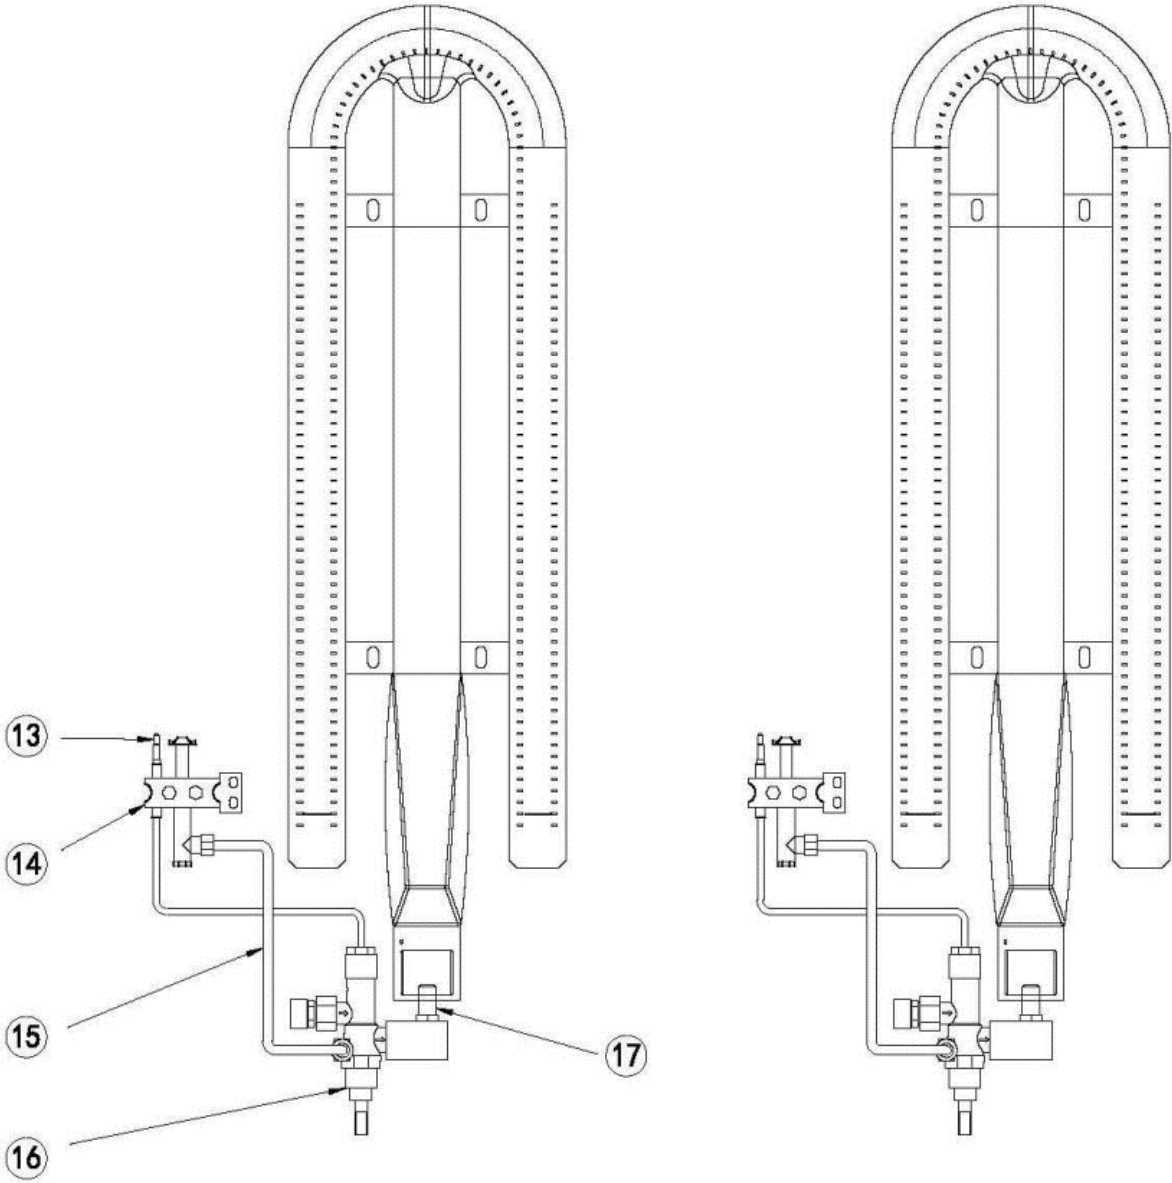

# Spare part information

**7455.0910**

**CombiSteel**

**7455.0910**

## Spare part list 7455.0910

POS:	Art.No.:	Omschrijving:	Aantal:
1	CS9338.1528	Feet	4
2	**	Panel	1
3	**	Body	1
4	CS9338.1654	Konb	2
5	**	Manifold	1
6	**	Burner support	2
7	CS9338.1625	Burner	2
8	**	Radiant hood cast iron	4
9	CS9338.1530	Grill plate	4
10	**	Back Splash	1
11	**	Back	1
12	**	Drip pan	1
13	CS9401.1302	Thermocouple	2
14	CS9401.0004	Pilot	2
15	CS9338.1529	Pilot pipe	2
16	CS9331.0852	Gas valve	2
17	CS9331.0854	Injector	2
.		## = Parts cannot be ordered separately.	
.		** = No article number known, must be requested specifically.	