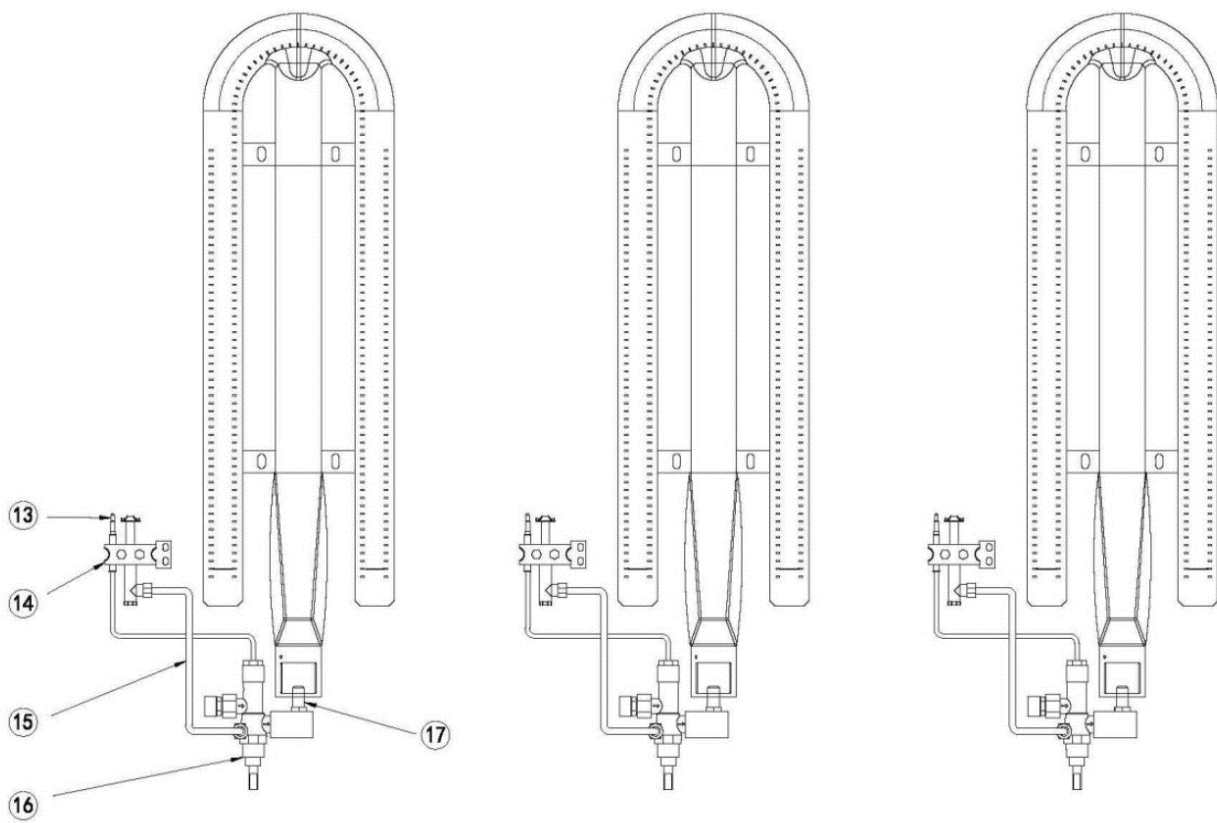

# Spare part information

**7455.0905**

**CombiSteel**

**7455.0905**

## Spare part list 7455.0905

POS:	Art.No.:	Omschrijving:	Aantal:
1	CS9338.1528	Feet	4
2	**	Panel	1
3	**	Body	1
4	CS9338.1654	Konb	3
5	**	Manifold	1
6	**	Burner support	2
7	CS9338.1625	Burner	3
8	CS9338.1536	Burner shelter plate	1
9	CS9338.1537	Rack	1
10	CS7455.0920	Lava rock	
11	CS9338.1530	Grill plate	6
12	**	Back Splash	1
13	CS9401.1302	Thermocouple	3
14	CS9401.0004	Pilot	3
15	CS9338.1529	Pilot pipe	3
16	CS9331.0852	Gas valve	3
17	CS9331.0854	Injector	3
18	**	Back	1
19	**	Drip pan	1
.		## = Parts cannot be ordered separately.	
.		** = No article number known, must be requested specifically.	