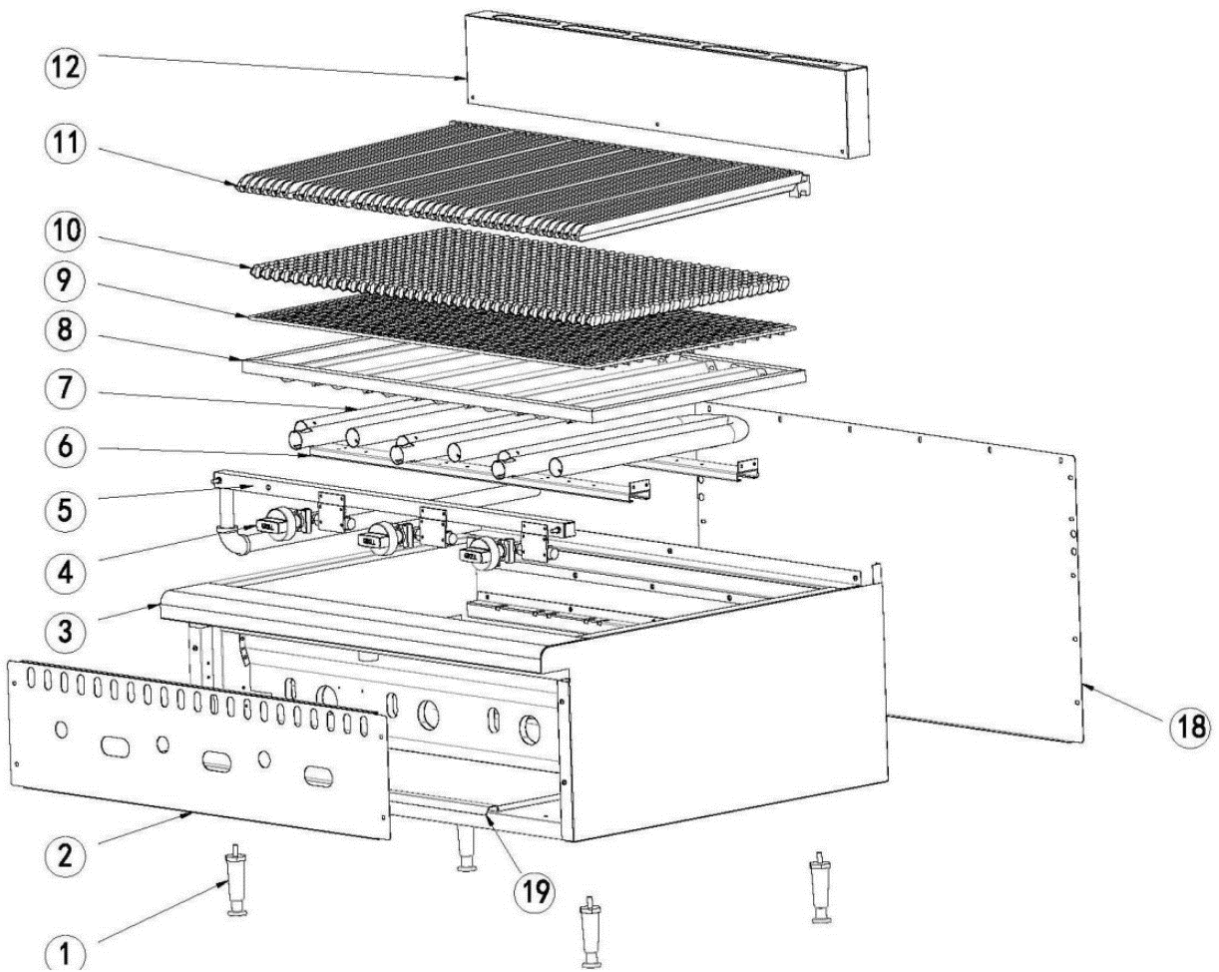

## Spare part list 7455.0905

POS:	Art.No.:	Omschrijving:	Aantal:
1	CS9338.1528	Feet	4
2	**	Panel	1
3	**	Body	1
4	CS9338.1654	Konb	3
5	**	Manifold	1
6	**	Burner support	2
7	CS9338.1625	Burner	3
8	CS9338.1536	Burner shelter plate	1
9	CS9338.1537	Rack	1
10	CS7455.0920	Lava rock	
11	CS9338.1530	Grill plate	6
12	**	Back Splash	1
13	CS9401.1302	Thermocouple	3
14	CS9401.0004	Pilot	3
15	CS9338.1529	Pilot pipe	3
16	CS9331.0852	Gas valve	3
17	CS9331.0854	Injector	3
18	**	Back	1
19	**	Drip pan	1
.		## = Parts cannot be ordered separately.	
.		** = No article number known, must be requested specifically.	