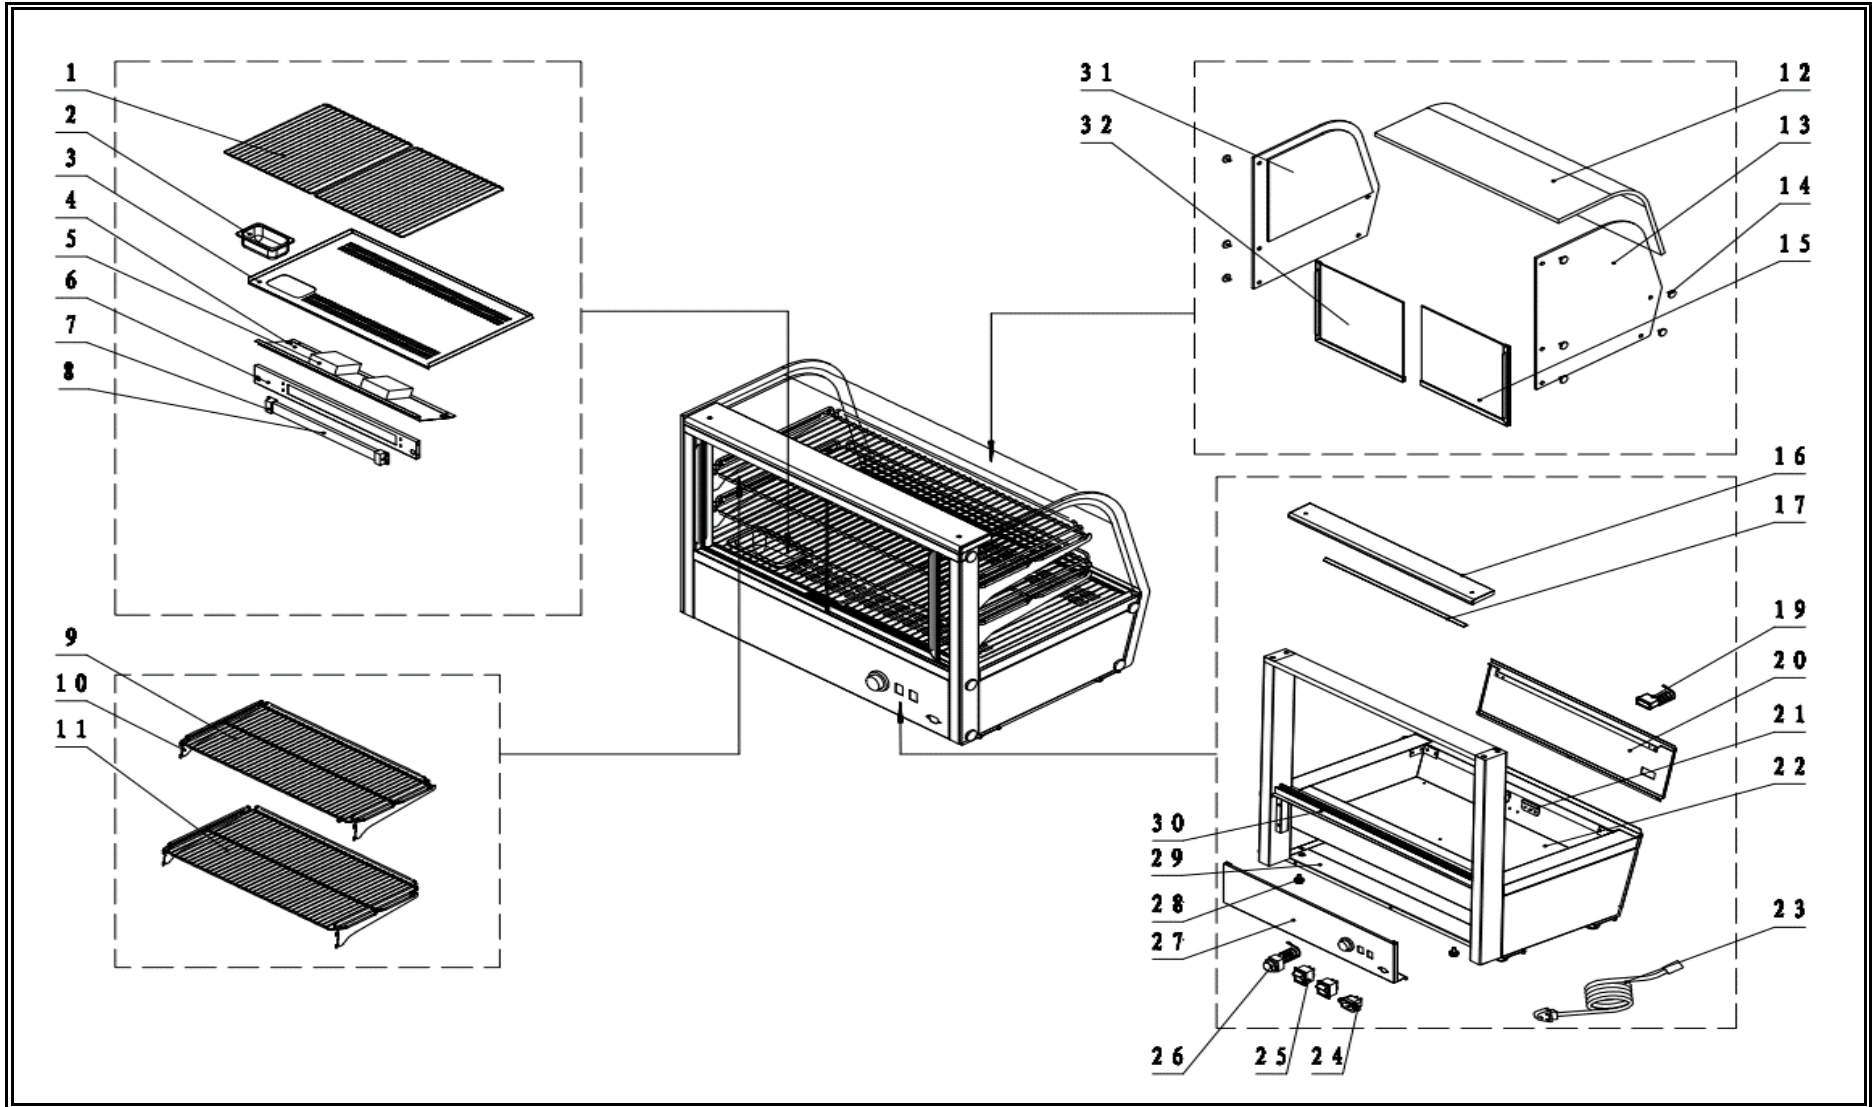

7450.0615

R134A

Onderdelen informatie

Erzatzteil information

Spare part information

Information de pièces

POS:	Art.No.:	Omschrijving:	Aantal:
1		BOTTOM SHELF	2PCS
2		PAN	1PC
3		AIR FLOW COVER BOARD	1PC
4		FAN SUPPORT	1PC
5A	9338.0130	FAN 9x9	2PCS
5B	9999.0136	FAN 12x12	2PCS
6		AIR FLOW CONDUCT BOARD	1PC
7		HEATER SUPPORT	2PCS
8	9338.2336	HEATER	1PC
9		TOP SHELF	1PC
10		SUPPORT	4PCS
11		MIDDLE SHELF	1PC
12		CURVED GLASS	1PC
13		SIDE GLASS	1PAIR
14		HEX DOMED CAP NUT	10PCS
15		DOOR	1PAIR
16		TOP LAMP COVER	1PC
17	9338.1955	LAMP	1PC
19		TEMPERATURE GAUGE	1PC
20		FRONT PANNEL	1PC
21	9993.2448	SENSOR FIXED CLIP	2PCS
22		BODY	1PC
23		PLUG	1PC
24		CONNECTOR PLUGS	1PC
25	9108.0244	MAIN SWITCH	2PCS
26	9338.1705	CONTROLLER	1PC
27		BACK PANNEL	1PC
28	9338.1195	FEET	4PCS
29		FEET SUPPORT	2PCS
30		BOTTOM DOOR GUIDE	1PC
31		SIDE GLASS	1PC
32		DOOR	1PC