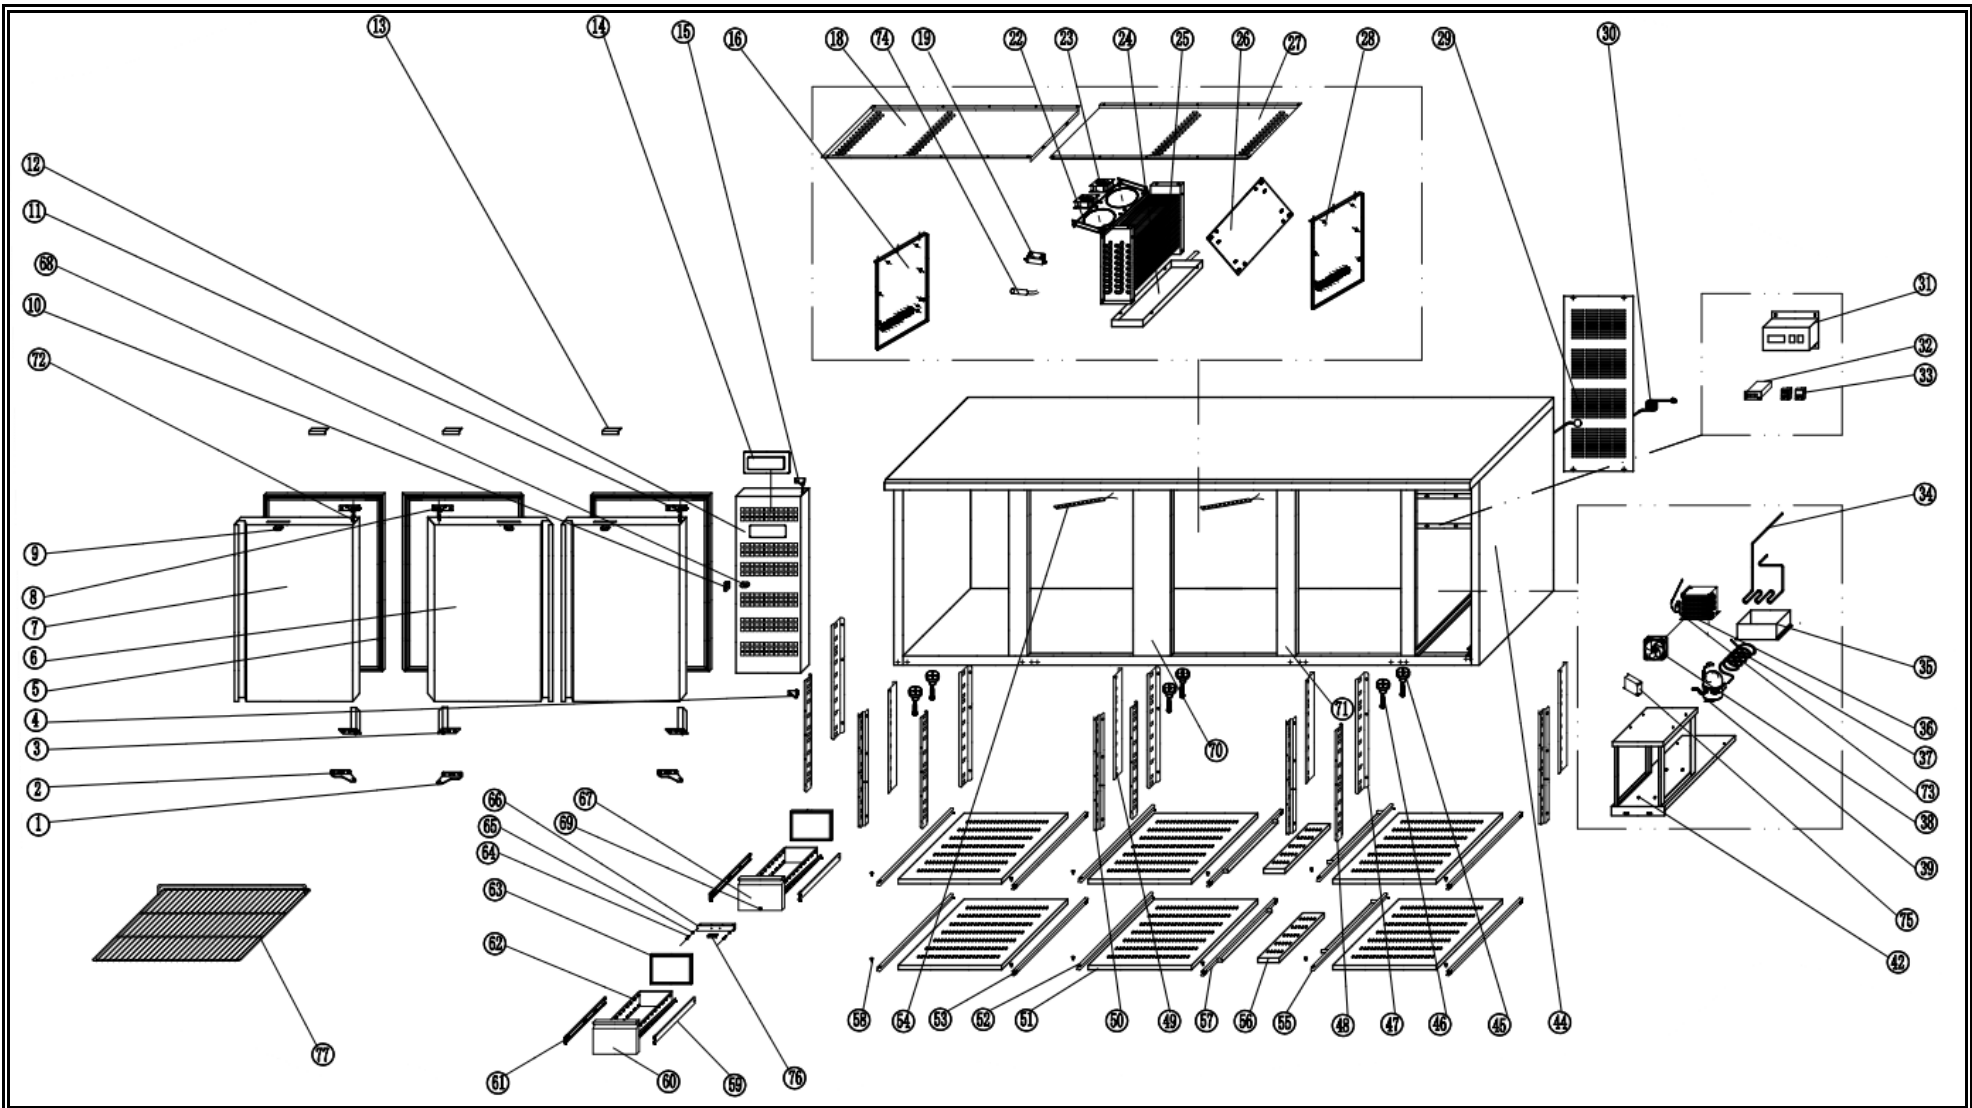

## Spare part list 7450.0326

POS:	Art.No.:	Omschrijving:	Aantal:
1	CS9338.1300	Down Hinge Left	1
2	CS9338.1301	Down Hinge Right	2
3	CS9635.0150	Spring Hinge	3
4	**	Front Panel Hinge Down	1
5	CS9338.1175	Door Seal	3
6	**	Door Left	1
7	**	Door Right	2
8	CS9338.2278	Up Hinge Left	1
9	CS9338.1325	Door Lock & Key	3
10	**	Front Panel Lock Hook	1
68	**	Front Panel Lock & Key	1
11	CS9338.2276	Up Hinge Right	2
12	**	Front Panel	1
13	CS9338.1908	Look Hook for Door	3
14	**	Thermostat Cover	1
15	**	Front Panel Hinge Up	1
16	**	Evaporator Cover Left	1
18	**	Air Flow Conduct Left	1
19	CS9993.2448	Sensor Fixed BOX	1
19a	**	Fan Fixed Board	1
23	CS9999.0136	Evaporator Fan	2
24	CS9338.0915	Evaporator Water Pan	1
25	CS9338.0340	Evaporator	1
26	**	Evaporator Fixed Board	1
27	**	Air Flow Conduct Right	1
28	**	Evaporator Cover Right	1
29	**	Unit Room Cover	1
30	CS9338.2208	EU Plug	1
31	**	Front Thermostat Support	1
31	**	Front Thermostat Support	1
31	**	Rear Thermostat Support	1
32	CS9338.4876	Thermostat	1
33	CS9108.0244	Main Switch	2
34	**	Discharge Pipe	1
35	CS9338.0918	Water Box	1
36	CS9338.0280	Condenser	1
37	**	Suction Pipe	1
38	CS9999.0136	Condenser Fan	1
39	CS9390.2771	Compressor (R600a)	1
42	**	Unit Board	1