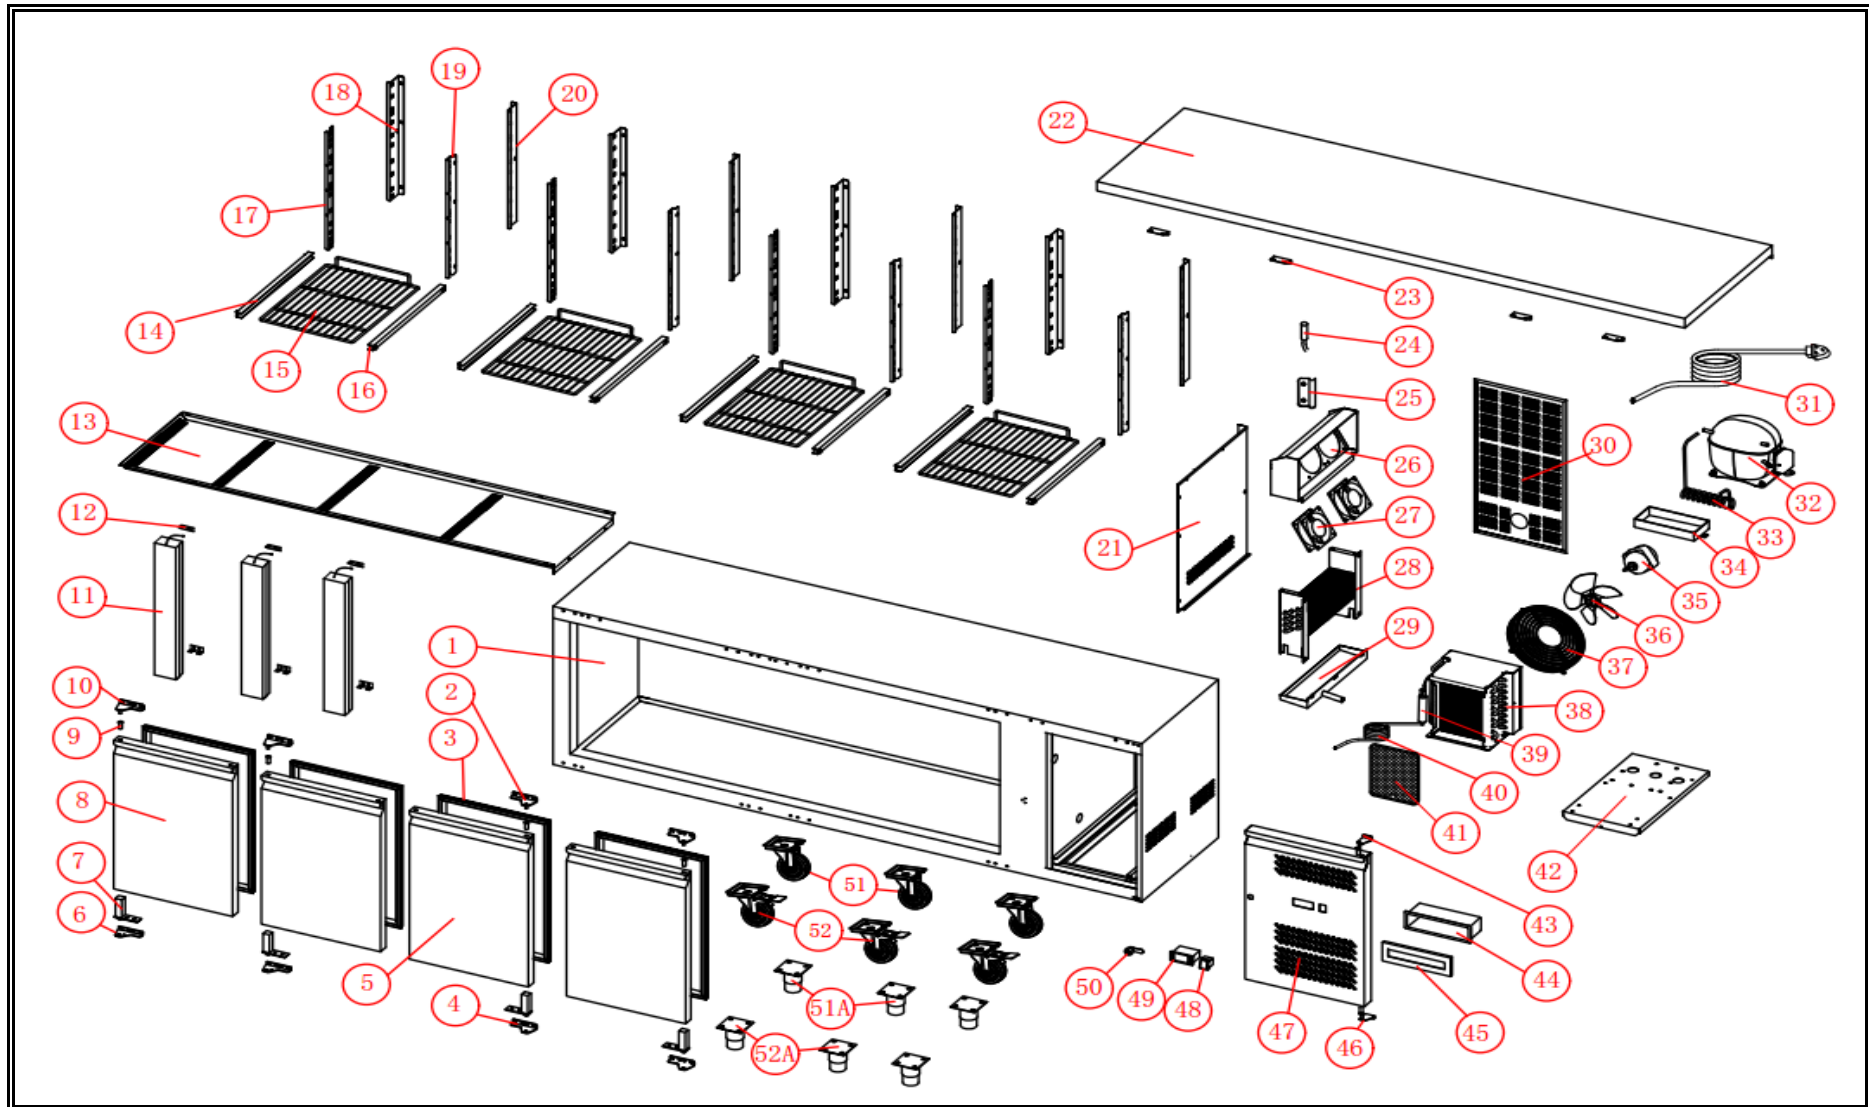

7450.0114

R290

Onderdelen informatie
Erzatsteil information
Spare part information
Information de pièces

POS:	Art.No.:	Omschrijving:	Aantal:
1		cabinet	1
2	CS9338.3905	right upper hinge	2
3	CS9338.3350	door gasket	4
4	CS9338.3910	right bottom hinge	2
5	CS9338.3755	door(right)	2
6	CS9338.3920	left bottom hinge	2
7	CS9338.3080	spring hinge	4
8	CS9338.3780	door(left)	2
9	CS9338.3275	door axis sleeve	6
10	CS9338.3915	left upper hinge	2
11		middle beam	3
12		middle beam connect	6
13		air guide board	1
14		left shelf guide	4
15		shelf	4
16		right shelf guide	4
17	CS9338.3817	beam hang strip(left)	4
18	CS9338.3815	rear hang strip(left)	4
19	CS9338.3818	beam hang strip(right)	4
20	CS9338.3816	rear hang strip(right)	4
21		fan cover	1
22		counter top	1
23		top fixing plate	4
24	CS9338.3515	probe	1
25		probe cover	1
26		eva. Fan cover	1
27	CS9338.3540	eva. Fan	2
28	CS9338.3775	evaporator	1
29	CS9338.3785	evapotaror drain pan	1
30		back cover	1
31	CS9338.3530	power cord	1
32	CS9338.1676	compressor	1
33	CS9338.3960	high pressure pipe	1
34	CS9338.3225	outer drain pan	1
35	CS9338.3615	cond. Fan motor	1
36	CS9338.3215	cond. Fan blade	1
37	CS9338.3585	cond.fan cover	1
38	CS9338.3450	condenser	1
39	CS9338.3370	dryer filter	1
40	CS9338.3190	capillary	1
41	CS9338.3260	dryer filter	1
42		cooling unit board	1
43	CS9338.3925	control panel upper hinge	1

POS:	Art.No.:	Omschrijving:	Aantal:
44	CS9338.3930	plastic water-proof box	1
45	CS9338.3935	plastic water-proof box cover	1
46	CS9338.3940	control paner bottom hinge	1
47	CS9338.3070	panel	1
48	CS9344.0105	power switch	1
49	CS9338.3545	controller	1
50	CS9338.3115	door lock	1
51	CS9338.3085	wheel	3
52	CS9338.3325	feet(optional)	3
53	CS9338.3100	wheel(with lock)	3
54	CS9338.3325	feet(optional)	3