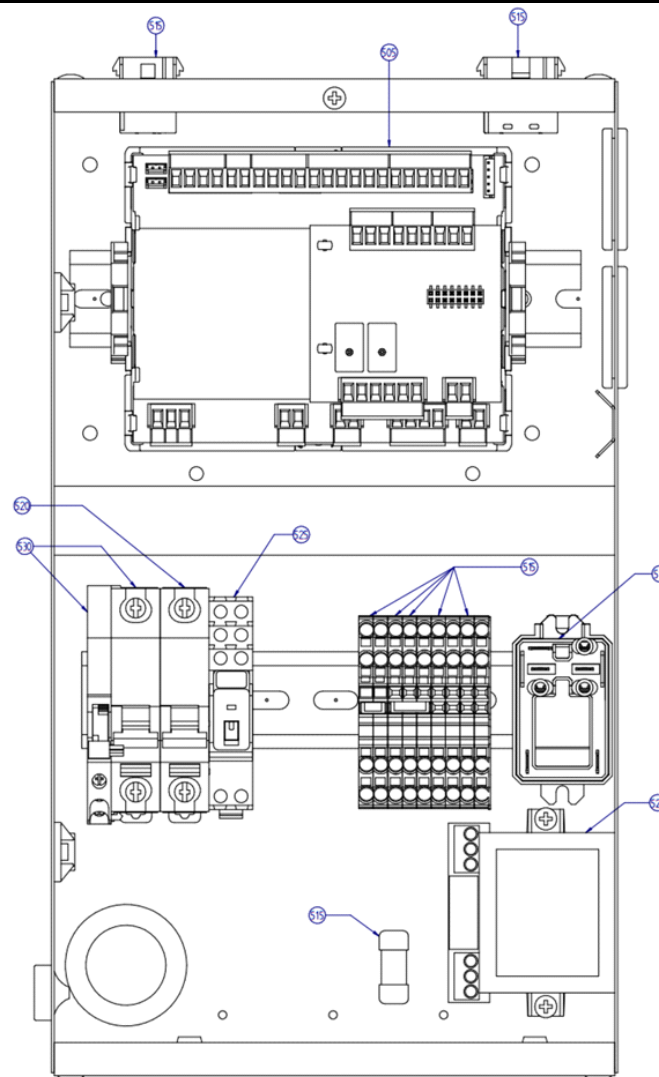

Spare part information

7265.1025

CombiSteel

7265.1025

Spare part list 7265.1025

POS:	Art.No.:	Omschrijving:	Aantal:
110	**	COMPRESSOR + FEET + ELECTRICAL BOX	
120	CS9296.0322	MOTOR + FAN + FIXING BRACKET	
130	CS9296.0330	MOTOR + FAN + FIXING BRACKET	
140	**	EVAPORATOR FAN GUARD	
150	CS9296.0262	THERMOSTATIC EXPANSION VALVE WITH COIL	
160	**	EVAPORATOR HEAT EXCHANGER	
170	**	CONDENSER HEAT EXCHANGER	
210	**	CONDENSATE DRYER TUBE	
220	CS9296.0270	SOLENOID VALVE +COIL + CONNECTOR	
230	CS9296.0280	WIRED PRESSURE SWITCH + FAST CONNECTION	
240	**	SUB-ASSY CIRCUIT 1	
245	**	SUB-ASSY CIRCUIT 2	
310	**	RIGHT SIDE PANEL + HARDWARE	
320	**	LEFT SIDE PANEL+ HARDWARE	
330	**	FRONT PANEL + STICKER + HARDWARE	
340	**	TOP PANEL + HARDWARE	
350	CS9296.0130	EVAPORATOR TRAY + HARDWARE	
360	**	RIGHT AND LEFT EVAPORATOR PANELS + HARDWARE	
410	**	COMPRESSOR ELECTRICAL BOX	
420	CS9296.0010	COLD ROOM AND EVAPORATOR TEMPERATURE PROBES + D	
430	CS9296.0310	DISPLAY + KEYBOARD	
505	CS9296.0300	ELECTRICAL BOARD BEST SERIES	
510	**	KL1 - COMPRESSOR RELAY	
515	**	CONNECTOR S+ FUSE + CLAMPS	
520	CS9296.0180	TC1 POWER TRANSFORMER + QM2 - MAGNETOTHERMIC SWI	
525	CS9296.0190	KL3 - PRESSURE SWITCH RELAY + SOCKET	
530	**	QM1 - COMPRESSOR MAGNETOTHERMIC SWITCH + AUXILIAR	
610	**	COLD ROOM LIGHT	
620	CS9296.0122	DOOR MICRO-SWITCH	
.		## = Parts cannot be ordered separately.	
.		** = No article number known, must be requested specifically.	