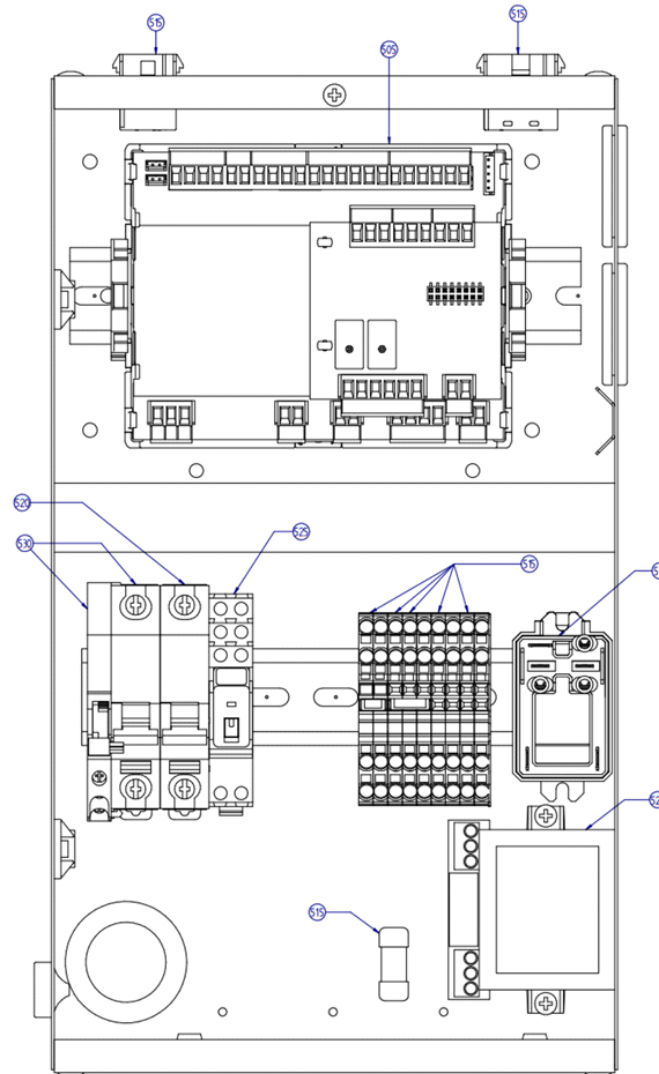

Spare part information

7265.1000

CombiSteel

7265.1000

Spare part list 7265.1000

POS:	Art.No.:	Omschrijving:	Aantal:
110	**	COMPRESSOR + FEET + ELECTRICAL BOX	
120	CS9296.0320	MOTOR + FAN + FIXING BRACKET	
130	CS9296.0330	MOTOR + FAN + FIXING BRACKET	
140	**	EVAPORATOR FAN GUARD	
150	CS9296.0262	THERMOSTATIC EXPANSION VALVE WITH COIL	
160	**	EVAPORATOR HEAT EXCHANGER	
170	**	CONDENSER HEAT EXCHANGER	
210	**	CONDENSATE DRYER TUBE	
220	CS9296.0270	SOLENOID VALVE +COIL + CONNECTOR	
230	CS9296.0280	WIRED PRESSURE SWITCH + FAST CONNECTION	
240	**	SUB-ASSY CIRCUIT 1	
310	**	RIGHT SIDE PANEL + HARDWARE	
320	**	LEFT SIDE PANEL+ HARDWARE	
330	**	FRONT PANEL + STICKER + HARDWARE	
340	**	TOP PANEL + HARDWARE	
350	CS9296.0290	EVAPORATOR TRAY + HARDWARE	
360	**	RIGHT AND LEFT EVAPORATOR PANELS + HARDWARE	
420	CS9296.0010	COLD ROOM AND EVAPORATOR TEMPERATURE PROBES + D	
430	CS9296.0310	DISPLAY + KEYBOARD	
505	CS9296.0300	ELECTRICAL BOARD BEST SERIES	
510	**	KL1 - COMPRESSOR RELAY	
515	**	CONNECTOR S+ FUSE + CLAMPS	
520	CS9296.0180	TC1 POWER TRANSFORMER + QM2 - MAGNETOTHERMIC SWI	
525	CS9296.0190	KL3 - PRESSURE SWITCH RELAY + SOCKET	
530	**	QM1 - COMPRESSOR MAGNETOTHERMIC SWITCH + AUXILIAR	
610	**	COLD ROOM LIGHT	
620	CS9296.0122	DOOR MICRO-SWITCH	
.		## = Parts cannot be ordered separately.	
.		** = No article number known, must be requested specifically.	