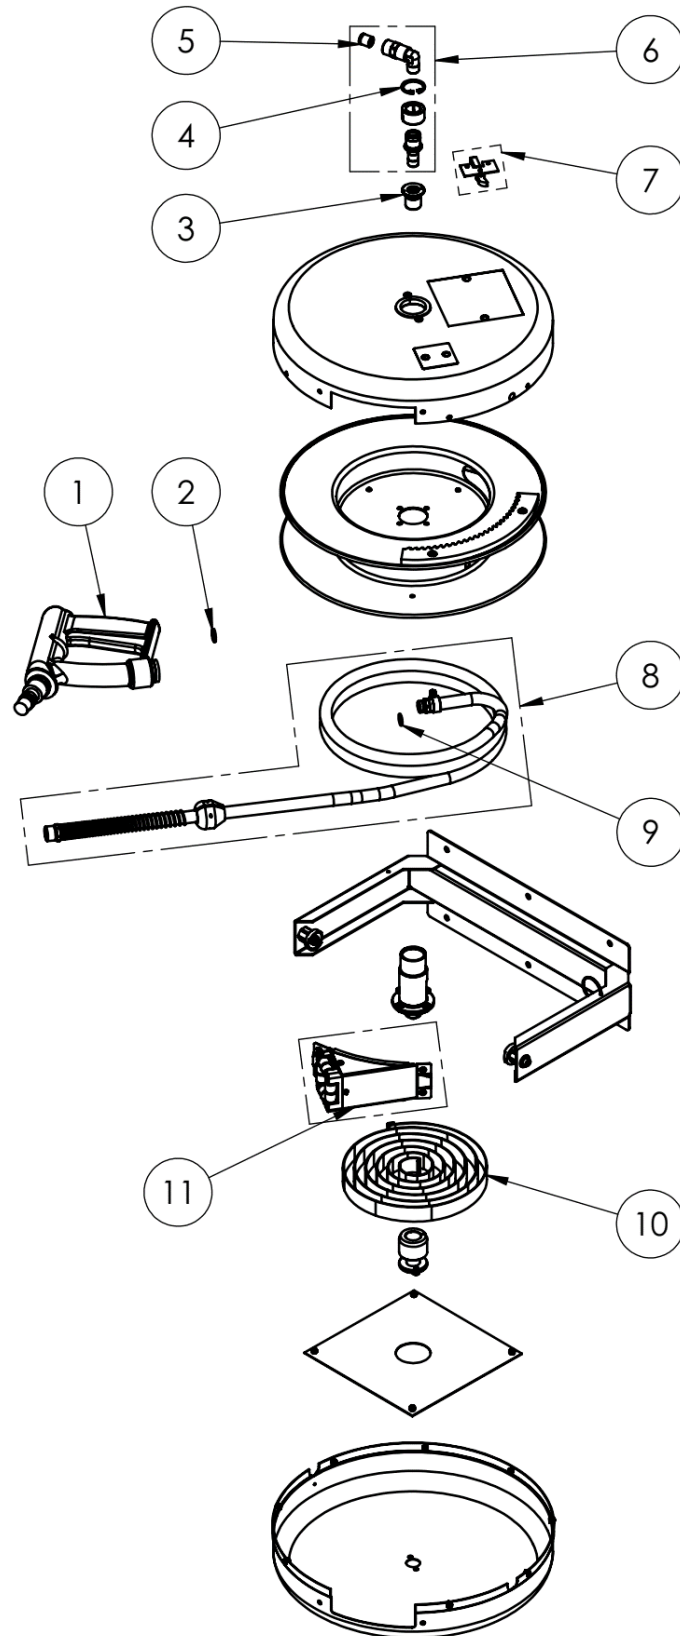

# Spare part information

**7212.0050**

## Spare part list 7212.0050

POS:	Art.No.:	Omschrijving:	Aantal:
1	CS9336.0280	"NITO II" SPRAY GUN, female - G1/2"	
2	CS9336.0165	FLAT GASKET 1/2" Ø18,5x11 - sp.2mm	
3	**	BUSHING+O-RINGS	
4	**	JS SEEGER-RING (HEAVY DUTY) DIN 472	
5	CS9336.0321	CHECK VALVE DW15/DN10	
6	**	SUPPLY CONNECTION + SHAFT + CHECK-VALVE REPLACEMENT	
7	**	PLATE WITH SPRING AND PAWL	
8	CS9336.0376	NPS 10 x 10m HOSE REPLACEMENT KIT	
9	**	O-RING 2056 (Ø14x1.78) ,EPDM70 PEROX	
10	**	M10 REEL SPRING	
11	**	M10 ROLLER REPAIR KIT	
12	**	90° COUPLING + CHECK VALVE	
.		## = Parts cannot be ordered separately.	
.		** = No article number known, must be requested specifically.	