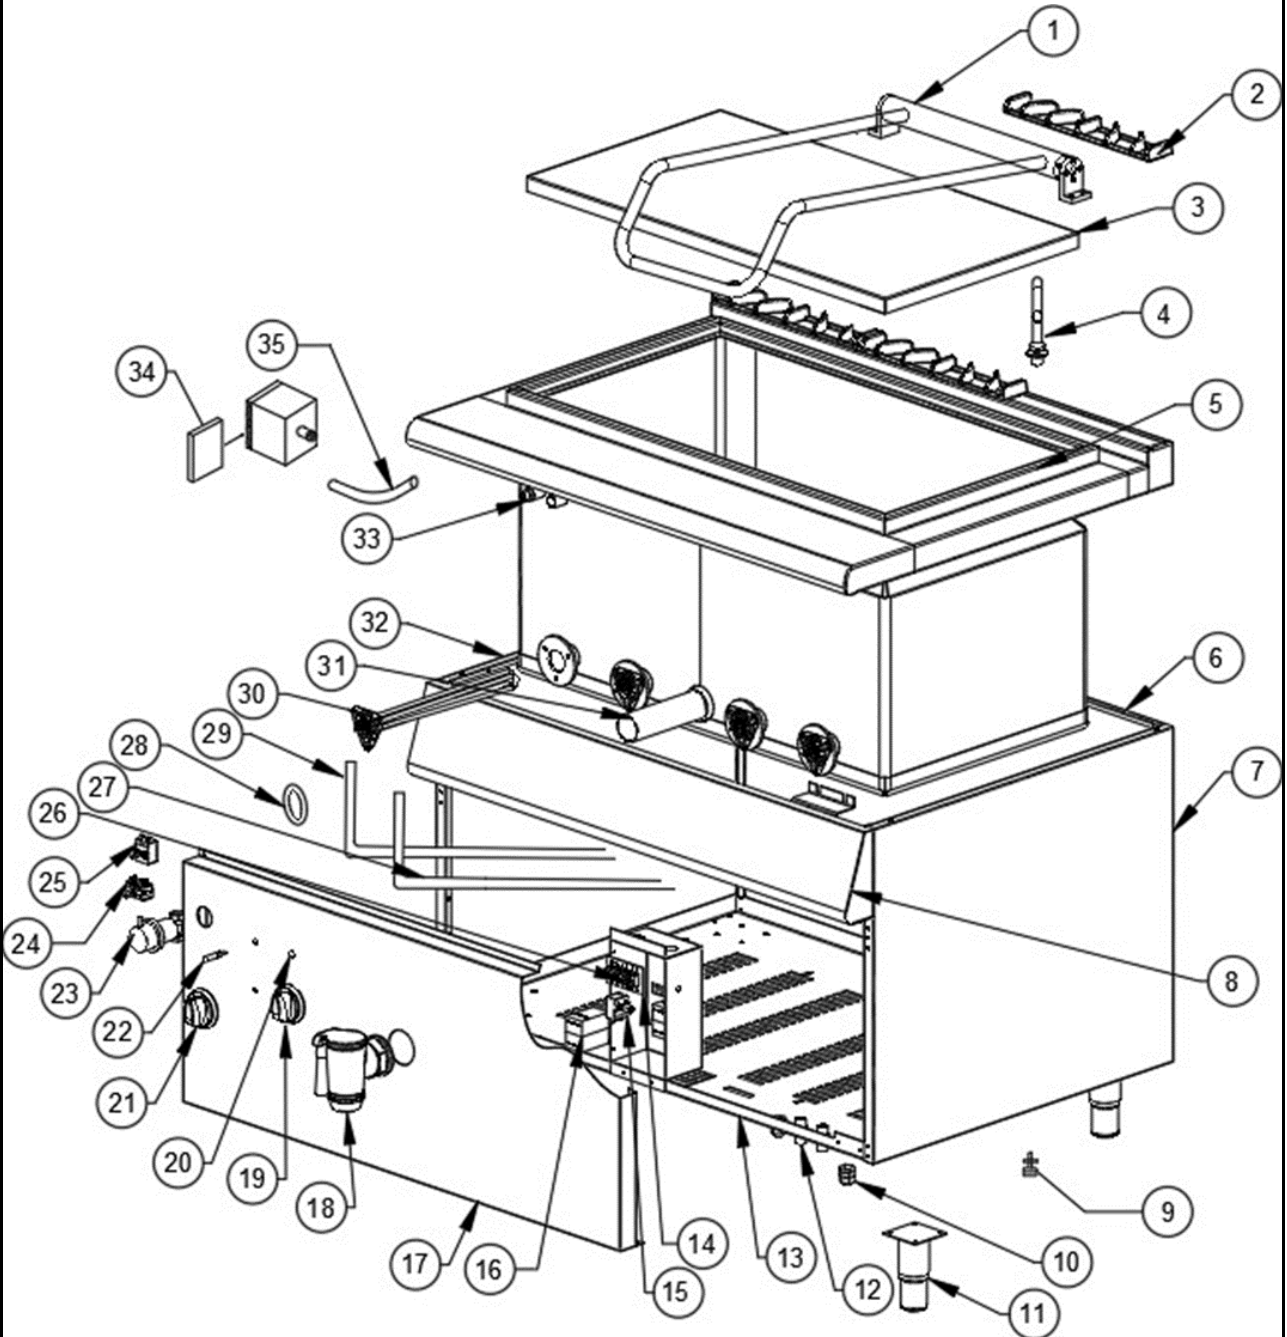

# Spare part information

**7178.3115**

**CombiSteel**

**7178.3115**

## Spare part list 7178.3115

POS:	Art.No.:	Omschrijving:	Aantal:
1	**	Lifting Mechanism	1
2	CS9289.0280	Iron Cast Chimney	3
3	**	Lid	1
4	**	Water Inlet Pipe	1
5	**	Top Table Kit	1
6	**	Back Panel	1
7	**	Right Side Panel	1
8	**	Front Panel	1
9	**	Grounding Terminal	1
10	**	Cable Gland PG 21	1
11	CS9289.0405	Adjustable Leg	4
12	**	Water Inlet Nipple 1/2 60mm	1
13	**	Bottom Table	1
14	**	Fiber Elc. Terminal Bottom 6	1
15	CS9289.0001	Limit Thermostat 238°C	1
16	CS9289.0605	Contactora 11kW	2
17	**	Front Part	1
18	CS9289.0635	Drain Valve 2"	1
19a	CS9289.0650	Ø6 Knob	1
19b	CS9289.0901	O-1 Knob Bottom	1
20	CS9289.0135	Green Light Indicator	1
21a	CS9289.0650	Ø6 Knob	1
21b	CS9289.0900	100-180° Knob Bottom	1
22	CS9289.1518	Red Light Indicator	1
23	CS9289.1546	Water Faucet	1
24	CS9162.0181	O-1 Switch Monophase	1
25	CS9289.0630	Thermostat 180°C	1
26	CS9289.0685	Elc. Terminal 5x3 White	1
27	CS9289.1498	Flex Hortum 1/2-1/2 1100mm	1
28	CS9289.0626	Resistans Conta Ø47xØ7	1
29	CS9289.1498	Flex Hortum 1/2-1/2 1100mm	1
30	CS9289.0625	Resistance 6kW	4
31	**	Nipple 2" - 235mm	1
32	**	Left Side Panel	1
33	**	1/2 Blind Plug	1
34	**	Odor Filter	1
35	**	Flex Metal 300mm 1/2"-1/2"	1
36	**	Shell Heat Transfer Oil S2	57 lt
.		## = Parts cannot be ordered separately.	
.		** = No article number known, must be requested specifically.	