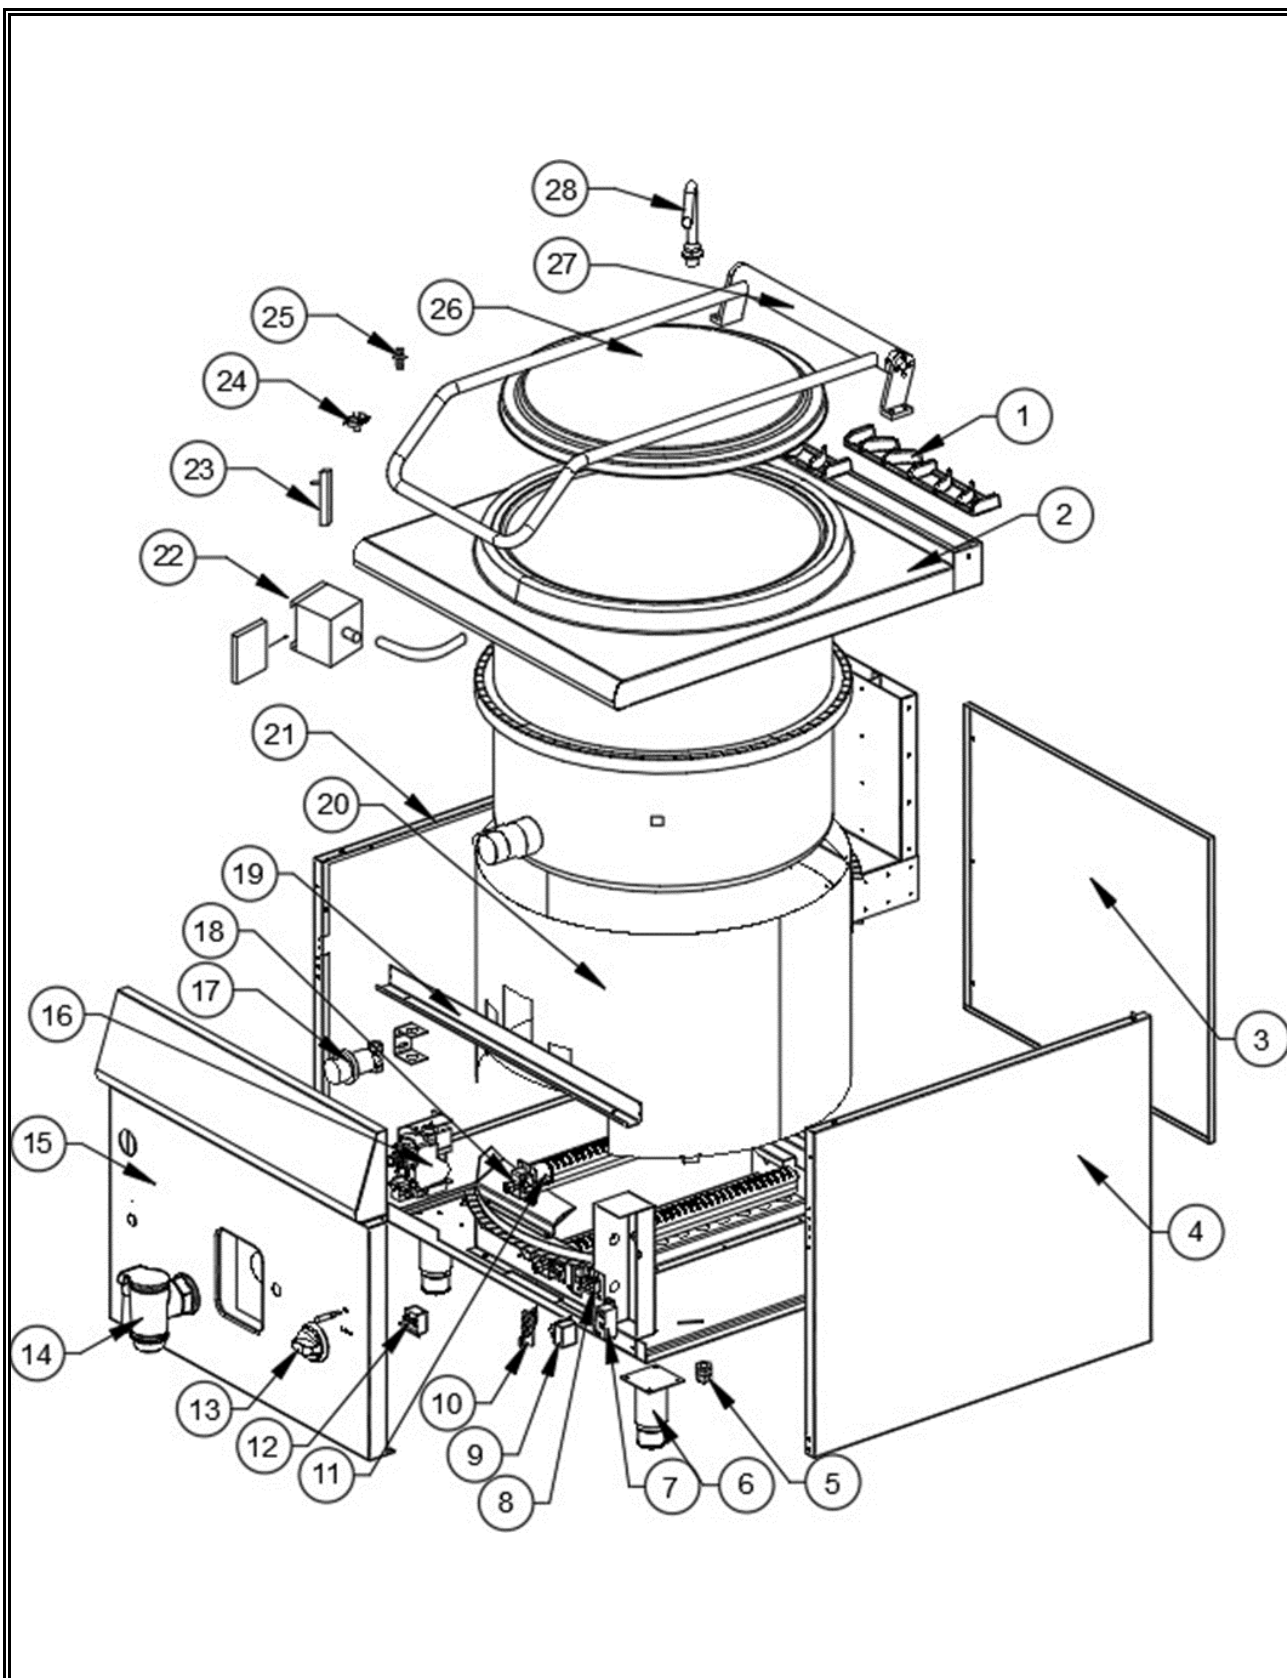

Spare part information

7178.3090

CombiSteel

7178.3090

Spare part list 7178.3090

POS:	Art.No.:	Omschrijving:	Aantal:
1	CS9289.0280	Cast Iron Chimney	2
2	**	Top Table Kit	1
3	**	Back Panel	1
4	**	Side Panel Right	1
5	CS9289.0240	Cable Gland	1
6	CS9289.0405	Adjustable Legs	1
7	**	Ignition Transformer	4
8	CS9289.0735	Electrical Terminal No:2/12	1
9	CS9289.0001	Limit Thermostat 238°C	1
10	CS9289.0730	Pilot	1
11	**	Burner	1
12	**	Thermostat 200°C	1
13A	CS9289.0650	Knob Ø6	1
13B	CS9289.0900	Knob Pad 100-180°C	1
14	CS9289.0635	Drain Valve 2"	1
15	**	Front Part	1
16	**	Gas Valve	1
17	CS9289.1546	Water Tap	1
18A	**	Injector Ø1.70 mm LPG	1
18B	**	Injector Ø2.70 mm NG	1
19	**	Front Support	1
20	**	Combustion Chamber Kit	1
21	**	Side Panel Left	1
22	**	Oil Odor Filter	1
23	**	Gas Tank	1
24	**	Grounding Terminal	1
25	CS9289.1510	Reduction 1/2"-3/8"	5
26	**	Lid	1
27	**	Lifting Mechanism	1
28	**	Water Filling Pipe	1
.		## = Parts cannot be ordered separately.	
.		** = No article number known, must be requested specifically.	