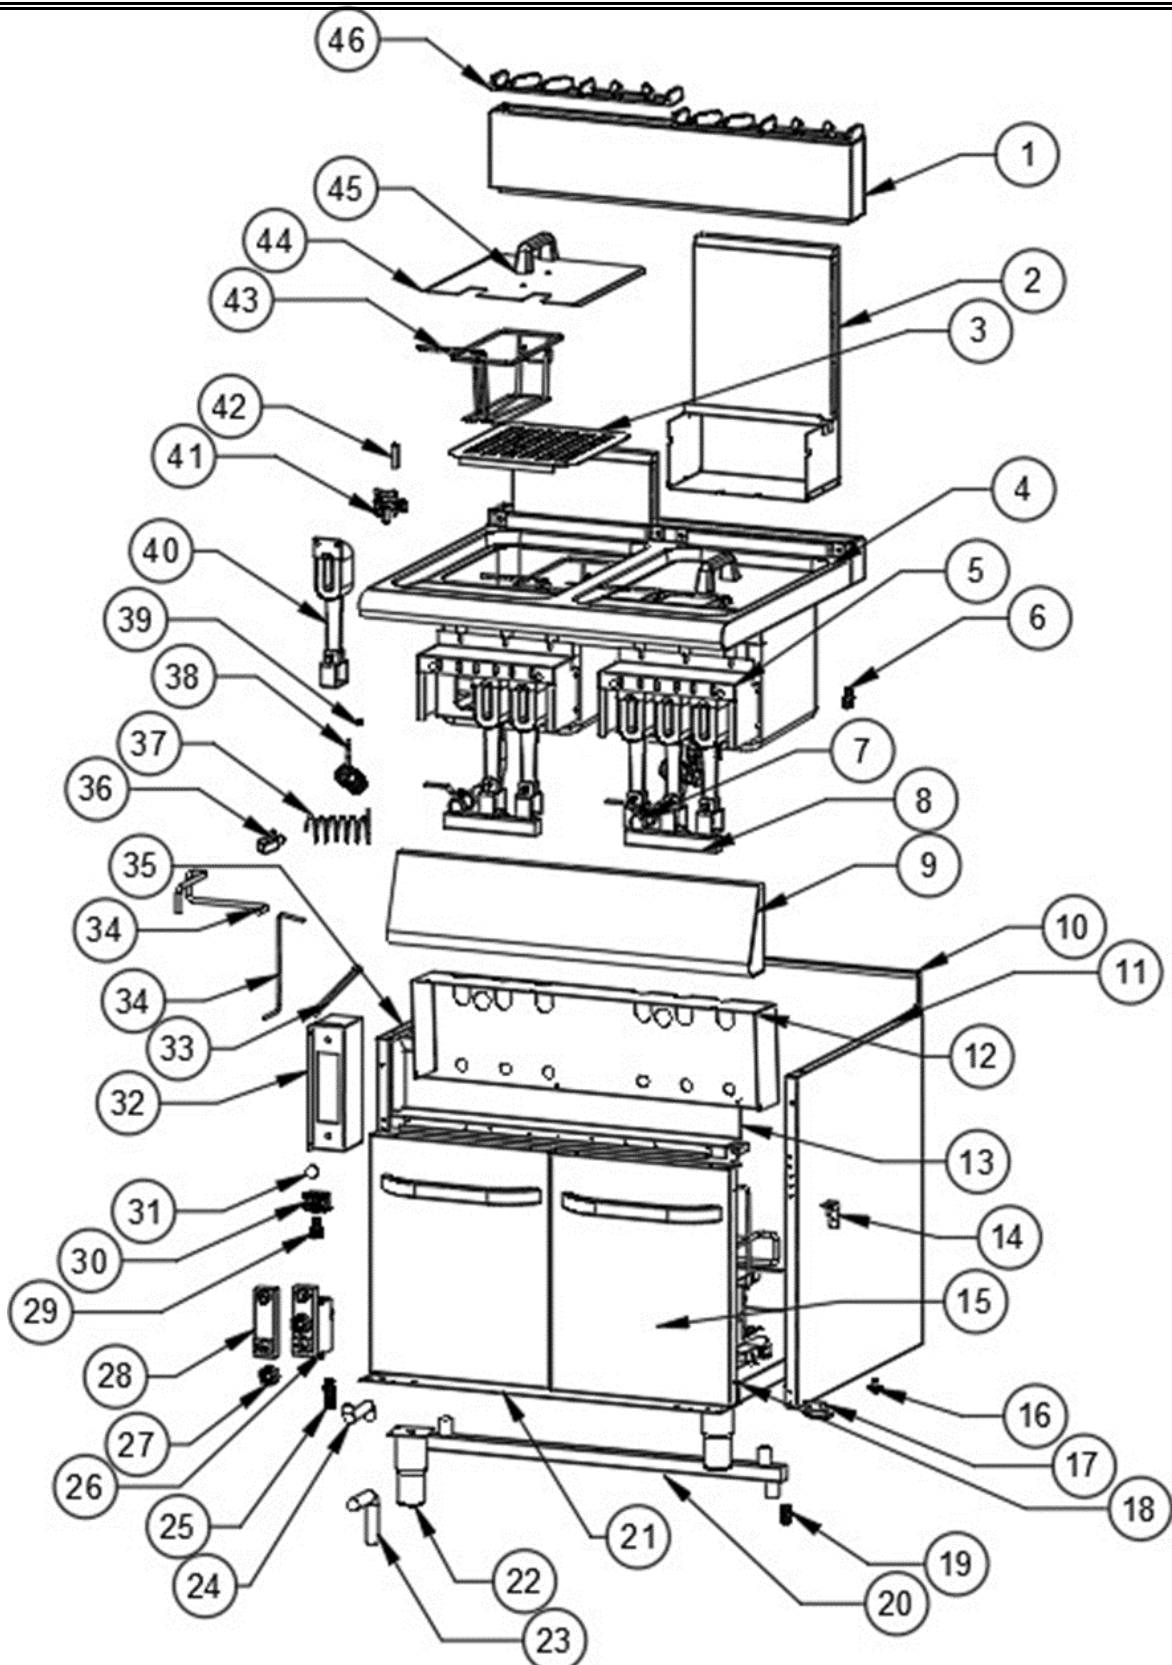

# Spare part information

**7178.0515**

**CombiSteel**

**7178.0515**

## Spare part list 7178.0515

POS:	Art.No.:	Omschrijving:	Aantal:
1	**	Top Table Chimney Kit	1
2	**	Chimney Kit	2
3	**	Basket Base	2
4	**	Top Table&Tank	1
5	**	Burner Fixing Part	2
6	CS9289.1510	Reduction 1/2-3/8	2
7	CS9289.0690	Oil Drain Valve 3/4	2
8	**	Top Gas Tank	2
9	**	Front Panel	1
10	**	Back Panel	1
11	**	Right Side Panel	1
12	**	Burner Front Insulation Cover	1
13	**	Front Panel Insulation	1
14	CS9289.1110	Upper Hinge	2
15	**	700-900 Serie Door Kit	2
16	**	Grounding Terminal	1
17	CS9289.1110	Nether Hinge	2
18	**	Bottom Table	1
19	**	Gas Inlet Nipple 1/2-1/2 85mm	1
20	**	Bottom Gas Tank	1
21	**	Foot Support	2
22	CS9289.0405	Adjustable Legs	4
23	CS9289.1190	Oil Drain Pipe	1
24	**	Flex 1/2 300mm	2
25	**	Gas Inlet Nipple 1/2-1/2 60mm	2
26	CS9163.0260	Minisit 110°-190° Gaz Valve 0.710.756	2
27	CS9401.0012	Valve Knob 0.916.124	2
28	CS9000.0110	Valve Lighter 0.073.015	2
29	**	Nipple 3/8-3/8	2
30	CS9289.0001	Thermostat Limit 230°C	2
31	CS9289.0725	Magnet Ø25	2
32	**	Gas Valve Protection Part	2
33	**	Igniter Cable	2
34	**	Gas Installation Flex	2
35	**	Left Side Panel	1
36	CS9998.1020	Thermocouple Switch 0.974.402	2
37	CS9289.0985	Lighter Cable 80mm	2
38	CS9289.1040	Thermocouple Straight 80cm M9	2
39A	CS9289.0355	M8 Inj Ø 1.60mm NG	6
39B	CS9289.0545	M8 Inj Ø 1.00mm LPG	6

## Spare part list 7178.0515

POS:	Art.No.:	Omschrijving:	Aantal:
40	CS9289.0525	Burner	6
41	CS9289.0995	Pilot	2
42	CS9289.0540	Pilot Ignition Electrode G6058011	2
43	CS7178.9010	Basket Base 140x280x130mm	4
44	**	Lid	2
45	CS9289.0205	Bakalite Handle M8	2
46	CS9289.0280	Iron Cast Chimney	2
.		## = Parts cannot be ordered separately.	
.		** = No article number known, must be requested specifically.	