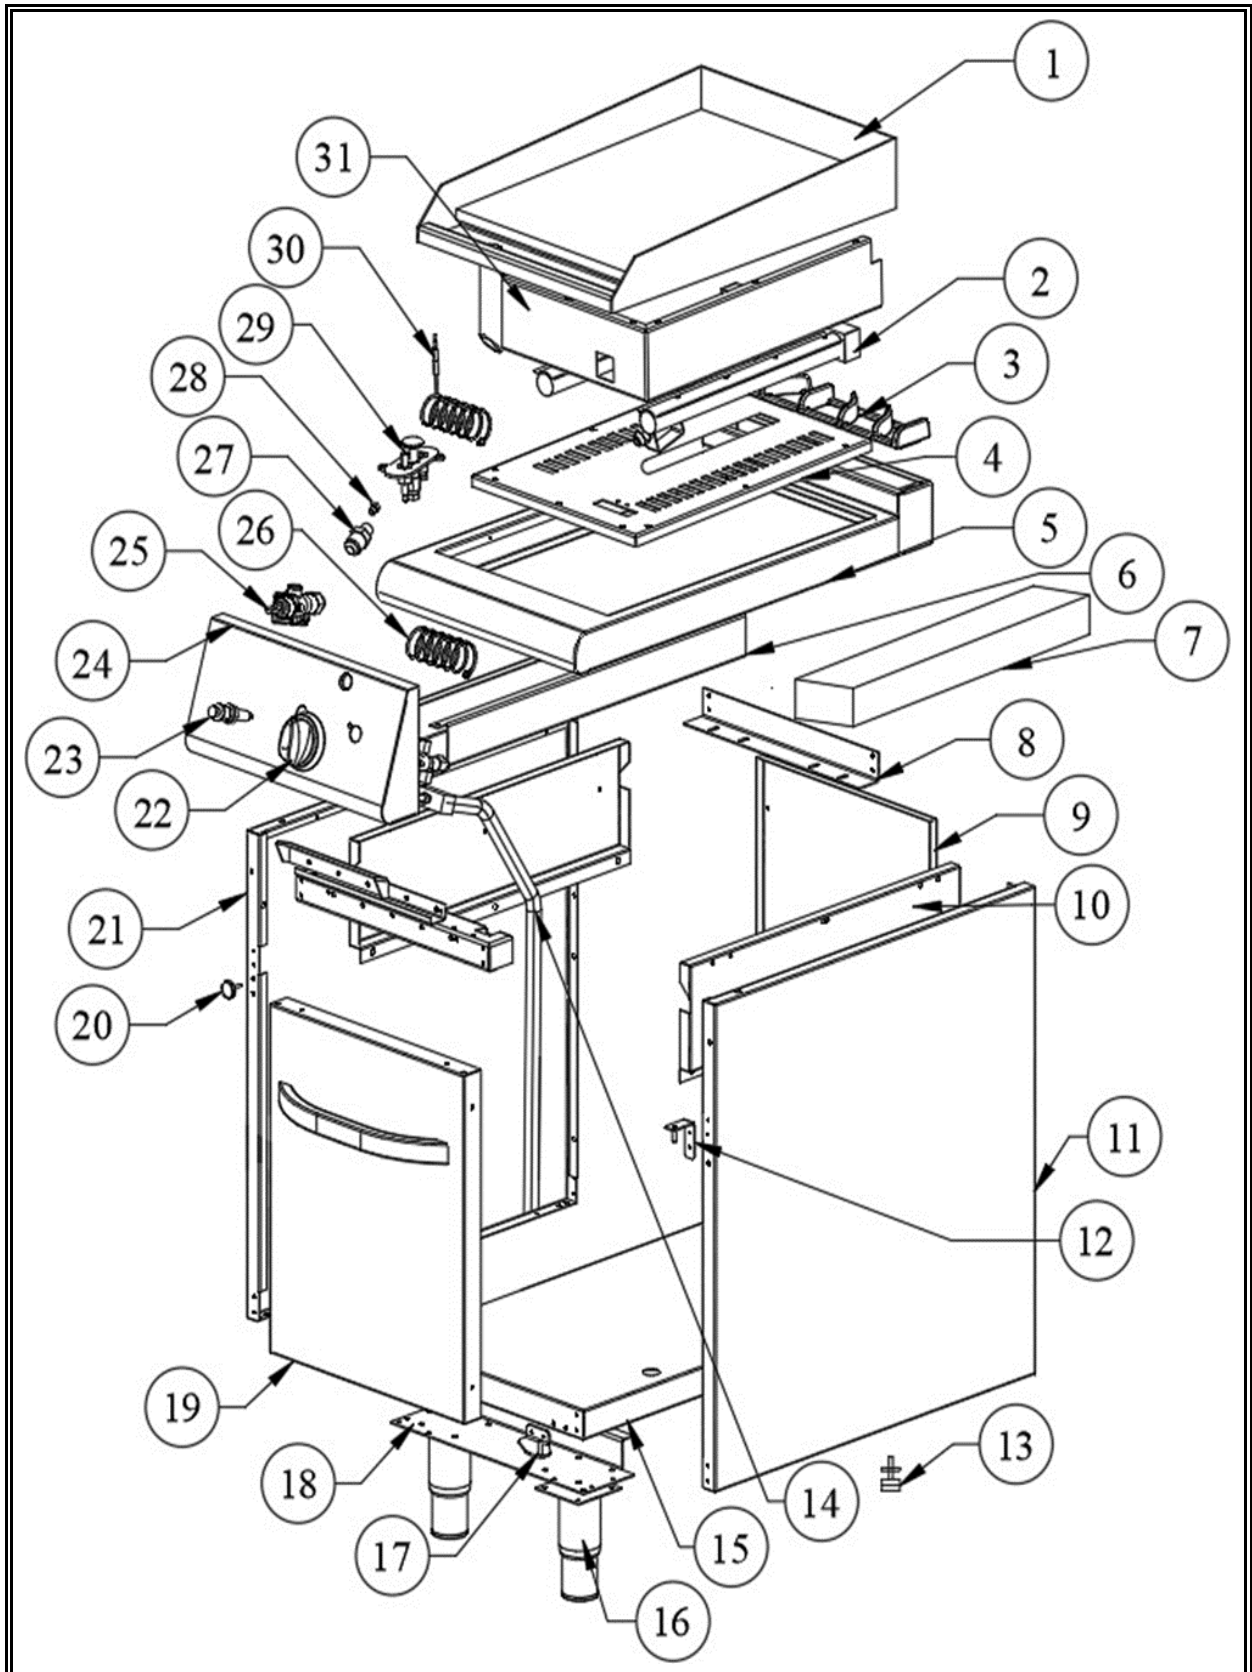

CombiSteel

7178.0445

v1.0

Onderdelen informatie
Erzatzteil information
Spare part information
Information de pièces

CombiSteel

7178.0445

Onderdelenlijst 7178.0445

POS:	Art.No.:	Omschrijving:	Aantal:
1		Plate (7178.0445)	1
2	CS9289.0315	Burner	1
3	CS9289.0280	Iron Cast Chimney	1
4		Bottom Combustion Chamber	1
5		Top Table	1
6		Oil Drawer Slider	1
7		Oil Drawer	1
8		Oil Collector Support	1
9		Back Panel	1
10		Side Panel Isolation	2
11		Side Panel Right	1
12	CS9289.1110	Upper Hinge	1
13		Grounding Terminal	1
14	CS9289.0480	Gas Tank	1
15		Bottom Table	1
16	CS9289.0405	Adjustable Legs	4
17	CS9289.1110	Nether Hinge	1
18		Legs Fixing Part	2
19		700-900 Serie Door	1
20	CS9289.0725	Ø25 Magnet	1
21		Side Panel Left	1
22	CS9289.0660	Ø8 Knob	1
22a	CS9289.0907	Knob Pad with Igniter	1
23	CS9289.0665	Piezo Igniter	1
24		Front Panel	1
25	CS9289.0075	Gas Valve	1
26	CS9289.1330	Igniter Cable 80cm	1
27	CS9289.0880	3/8"-5/16" Inj. Inlet	1
28	CS9289.0105	M8 Inj Lpg Ø 1.40mm	1
28a	CS9289.0110	M8 Inj Ng Ø 2.00mm	1
29	CS9289.0655	Aluminized Pilot	1
30	CS9401.0402	M8 Thermocouple 80cm	1
31		Top Combustion Chamber	1