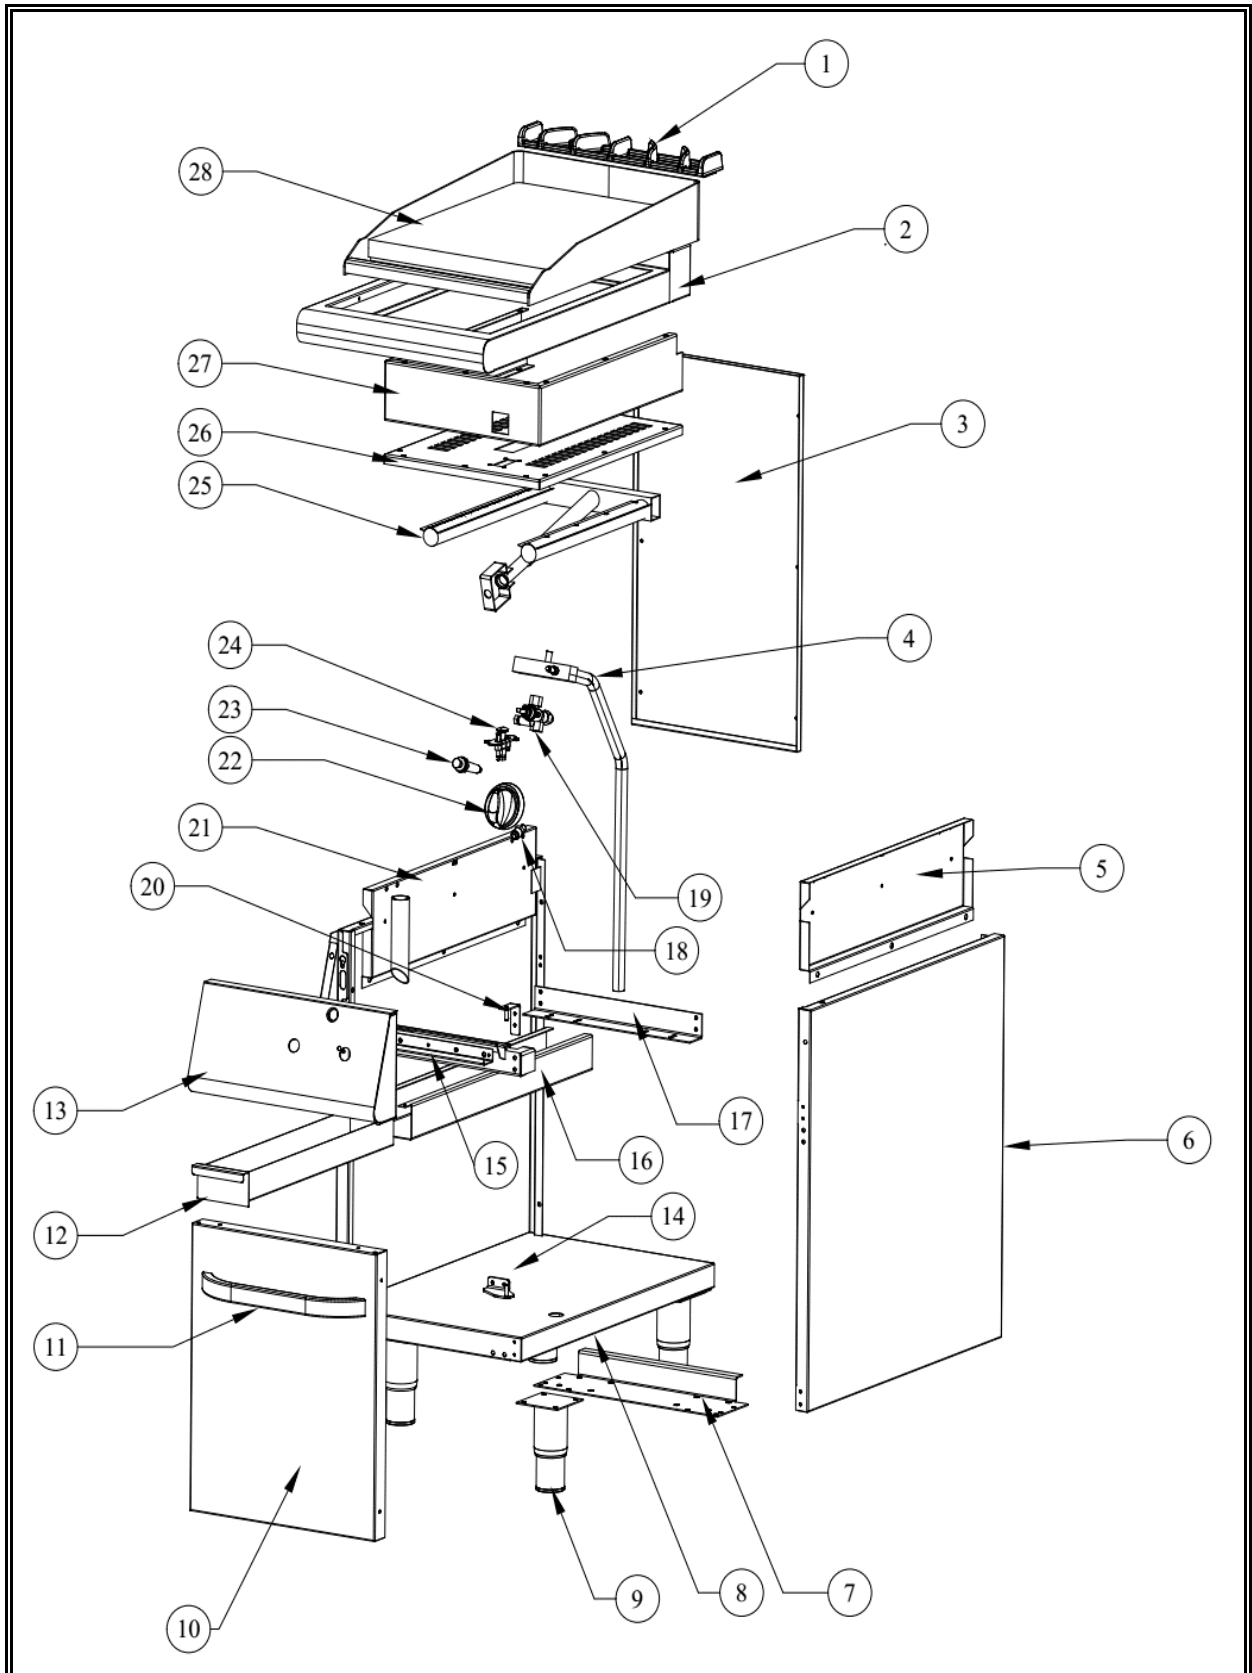

7178.0445

Onderdelen informatie
Erzatzteil information
Spare part information
Information de pièces

POS:	Art.No.:	Omschrijving:	Aantal:
1		Plate	1
2	9289.0315	Burner	1
3	9289.0280	Iron Cast Chimney	1
4		Bottom Combustion Chamber	1
5		Worktop	1
6		Oil Drawer Slider	1
7		Oil Drawer Slider Support	1
8		Back Panel	1
9		Side Panel Isolation	2
10		Right Side Panel	1
11		Upper Hinge	1
12	9289.0480	Gas Collector	1
13		Bottom Table	1
14	9289.0405	Adjustable Legs	4
15		Nether Hinge	1
16		Door Inner Part	1
17		Legs Fixing Part	2
18		Door Outer Part	1
19	9289.0410	Door Handle	1
20		Front Support	1
21	9289.0725	Magnet	1
22		Front Panel Fixing Part	1
23		Gas Collector Holder	1
24		Side Panel Left	1
25	9289.0660	Knob	1
26	9289.0665	Igniter	1
27		Front Panel	
28	9289.0075	Gas Valve	1
29		Oil Drawer	1
30		Pilot Holder	1
31	9289.0655	Pilot	1
32		Top Combustion Chamber	1