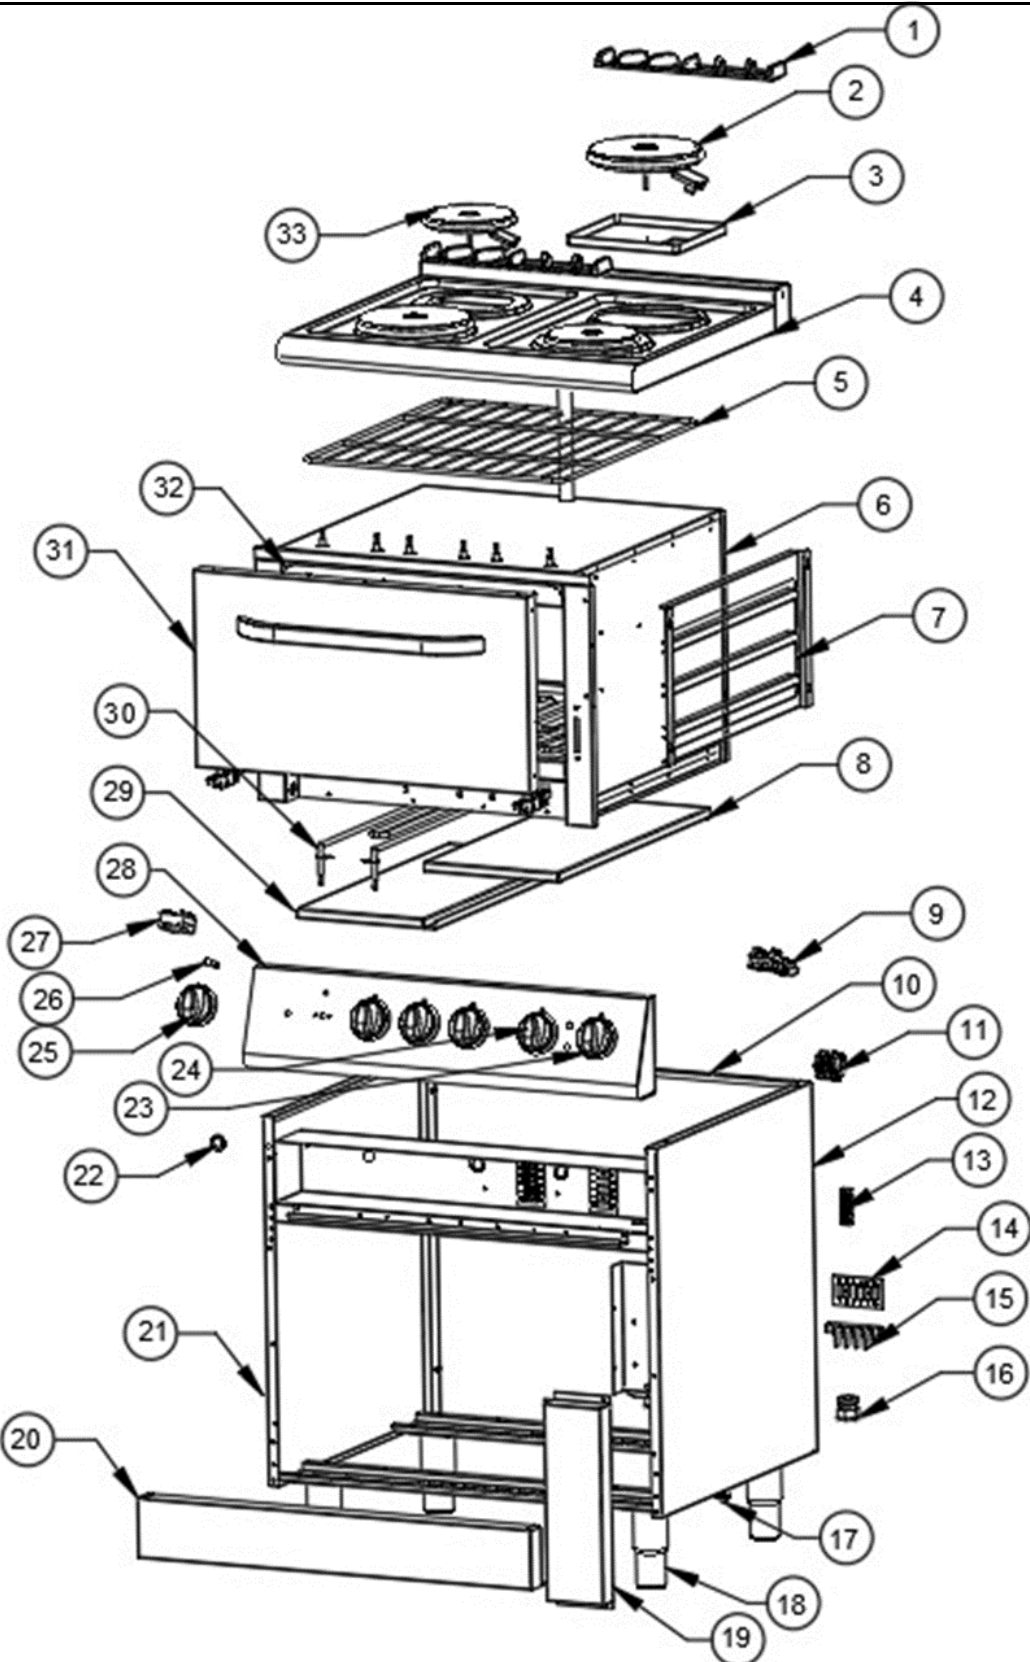

Spare part information

7178.0435

CombiSteel

7178.0435

Spare part list 7178.0435

POS:	Art.No.:	Omschrijving:	Aantal:
1	CS9289.0280	Iron Cast Chimney	2
2	CS9289.0305	Plate Heaters Ø220	2
3	**	Heaters Fixing Part	4
4	**	Top Table	1
5	CS7178.9065	GN2/1 Onven Wire Shelf	1
6	**	1 Modul Elc Oven	1
7	**	Oven Grate Siliders	2
8	**	Oven Bottom Right	1
9	**	Commutator Switch	1
10	**	Back Panel	1
11	CS9289.0460	50-300°C Thermostat	1
12	**	Right Side Part	1
13	CS9289.0735	Elc. Terminal No:2/12	2
14	**	Fiber Elc. Terminal Pad	3
15	CS9289.0685	Elc. Terminal 5x3	1
16	**	Cable Gland PG 21	1
17	**	Grounding Terminal	1
18	CS9289.0405	Adjustable Leg	4
19	**	Door Right Panel	1
20	**	Nether Panel	1
21	**	Left Side Part	1
22	**	Grommet Tire	4
23a	CS9289.0650	Ø6 Knob	1
23b	CS9289.0906	Oven Bottom,Top	1
24a	CS9289.0650	Ø6 Knob	1
24b	CS9289.0904	50-300°C Knob Bottom	1
25a	CS9289.0650	Ø 6 Knob	4
25b	CS9289.0902	0-6 Knob Bottom	4
26	CS9289.0050	Red Light Indicator	3
27	CS9289.0045	0-6 Switch	4
28	**	Front Panel	1
29	**	Oven Bottom Left	1
30	CS9289.0455	Oven Heaters 1500W	6
31	**	1.Module Oven Door	1
32	**	1.Module Oven Gasket	1
33	CS9380.0250	Plate Heaters Ø180	2
.		## = Parts cannot be ordered separately.	
.		** = No article number known, must be requested specifically.	