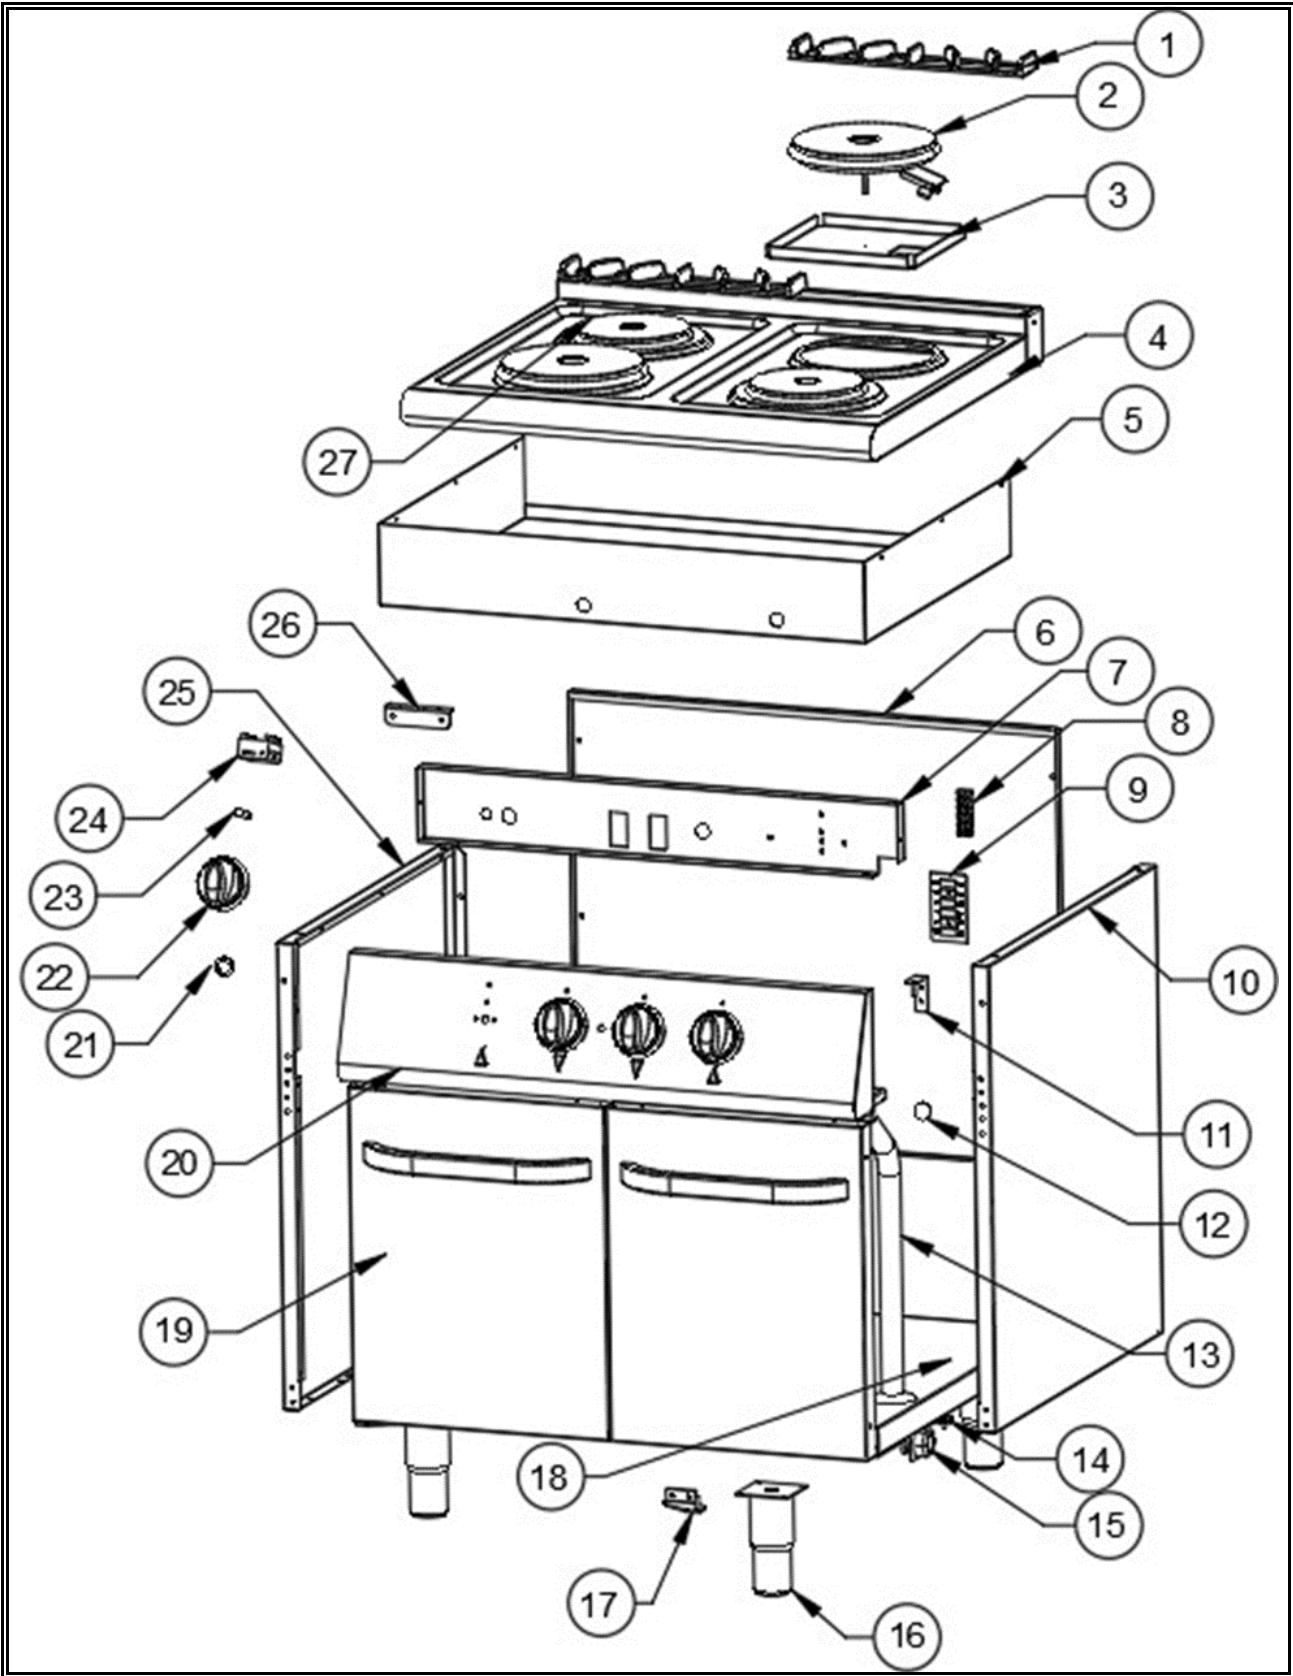

Spare part information

7178.0430

CombiSteel

7178.0430

Spare part list 7178.0430

POS:	Art.No.:	Omschrijving:	Aantal:
1	CS9289.0280	Iron Cast Chimney	2
2	CS9289.0305	Plate Heaters Ø220	2
3	**	Heaters Fixing Part	4
4	**	Top Table	1
5	**	Heat Protector	1
6	**	Back Panel	1
7	**	Installation Part	1
8	CS9289.0735	Elc. Terminal No:2/12	1
9	**	Fiber Elc. Terminal Pad	1
10	**	Ride Side Part	1
11	**	Upper Hinge	2
12	CS9289.0725	Ø25 Magnet	2
13	**	Cable Pipe	1
14	**	Grounding Terminal	1
15	**	Cable Gland PG 16	1
16	CS9289.0405	Adjustable Leg	4
17	CS9289.1110	Nether Hinge	2
18	**	Bottom Part	1
19	**	700-900 Serie Door	2
20	**	Front Panel	1
21	**	Grommet Tire	4
22a	CS9289.0650	Ø6 Knob	4
22b	CS9289.0902	O-6 Knob Bottom	4
23	CS9289.0050	Red Light Indicator	1
24	CS9289.0045	O-6 Switch	4
25	**	Left Side Part	1
26	**	Magnet Part	1
27	CS9380.0250	Plate Heaters Ø180	2
.		## = Parts cannot be ordered separately.	
.		** = No article number known, must be requested specifically.	