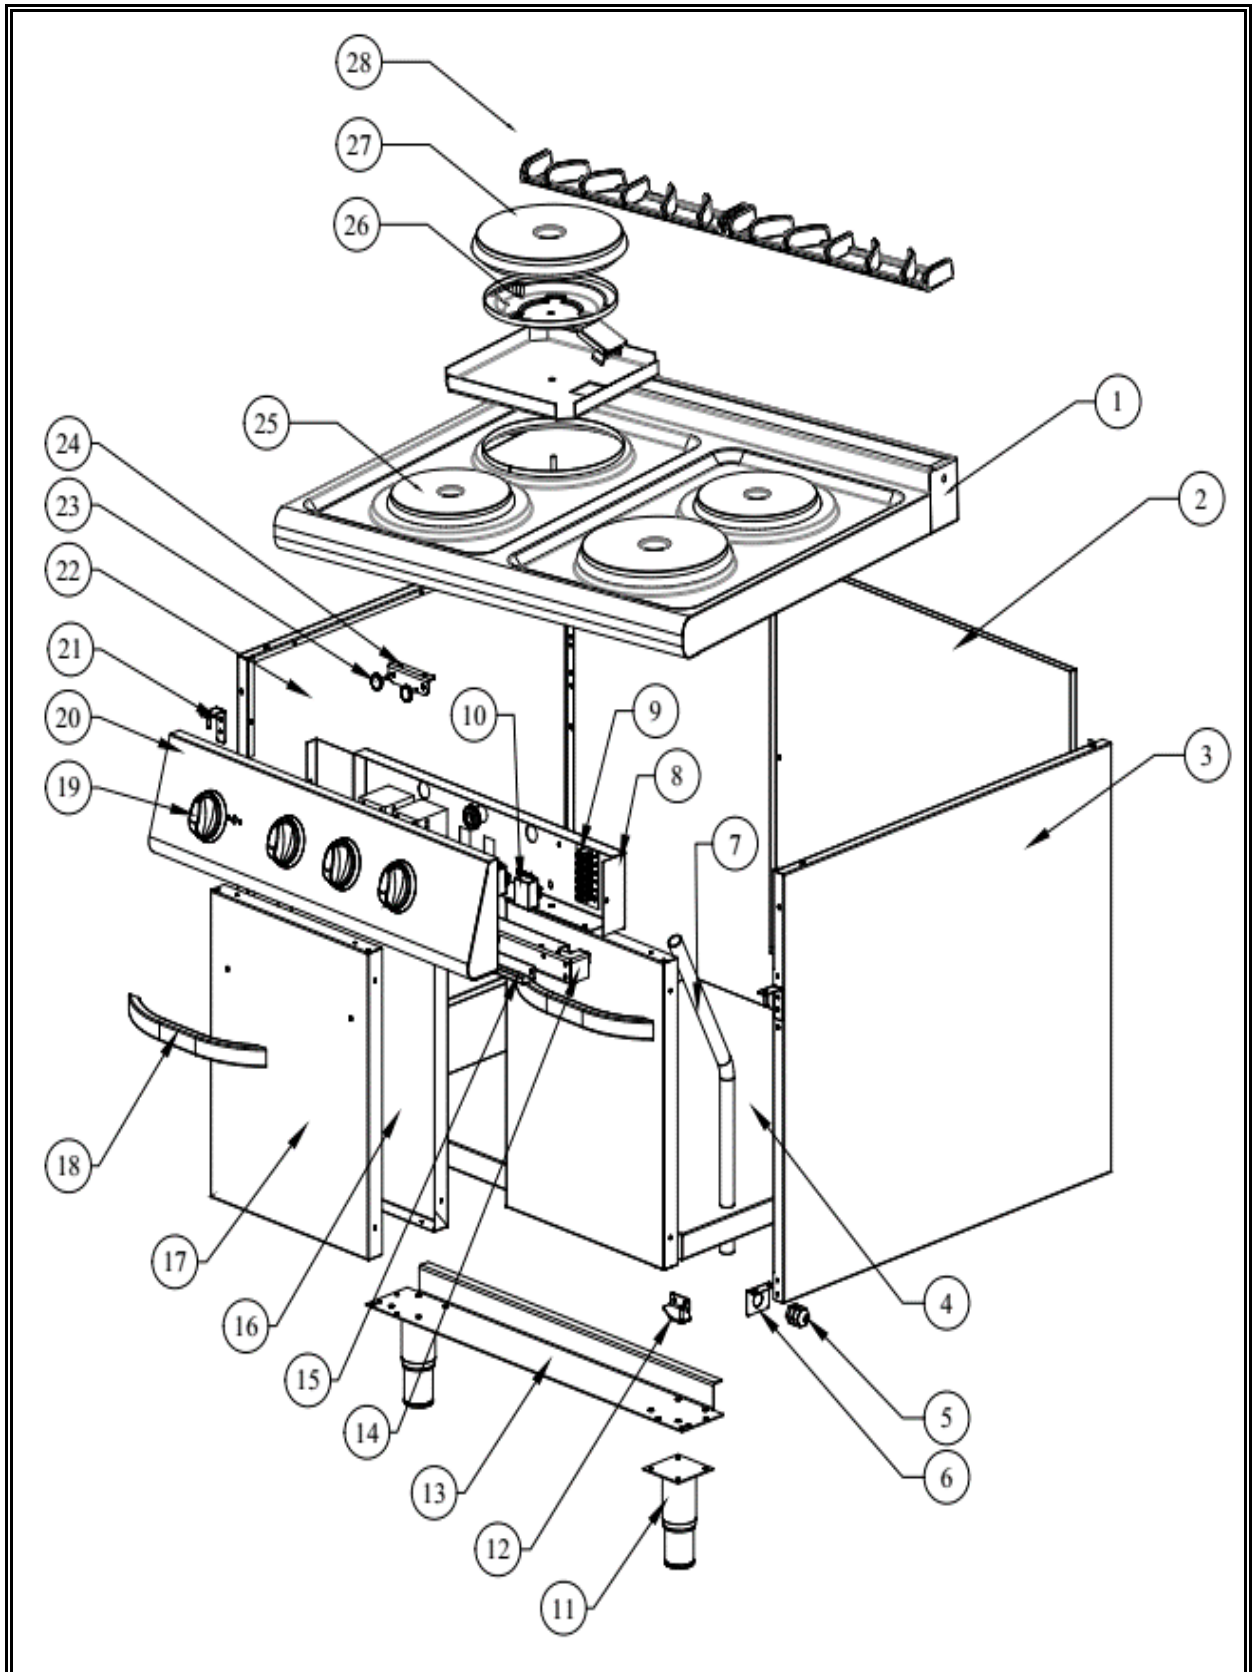

7178.0430

Onderdelen informatie
Erzatzteil information
Spare part information
Information de pièces

POS:	Art.No.:	Omschrijving:	Aantal:
1		Worktop	1
2		Back Panel	1
3		Right Side Panel	1
4		Bottom Table	1
5		Cable Gland	1
6		Cable Fixing Part	1
7		Electrical Inlet Pipe	1
8		Elc. Instalation Fixing Part	1
9	9289.0740	Electrical Terminal	1
10	9289.0045	Position Switch	4
11	9289.0405	Adjustable Legs	4
12		Nether Hinge	1+1
13		Legs Fixing Part	2
14		Front Support	1
15		Front Panel Fixing Part	1
16		Door Inner Part	2
17		Door Outer Part	2
18	9289.0410	Door Handle	2
19	9289.0650	Knob	4
20		Front Panel	1
21		Upper Hinge	1+1
22		Left Side Panel	1
23	9289.0725	Magnet	2
24		Magnet Holder	1
25	9289.0040	Plate Heaters	2
26		Hotplate Fixing Part	4
27	9289.0305	Plate Heaters	2
28	9289.0280	Iron Cast Chimney	2