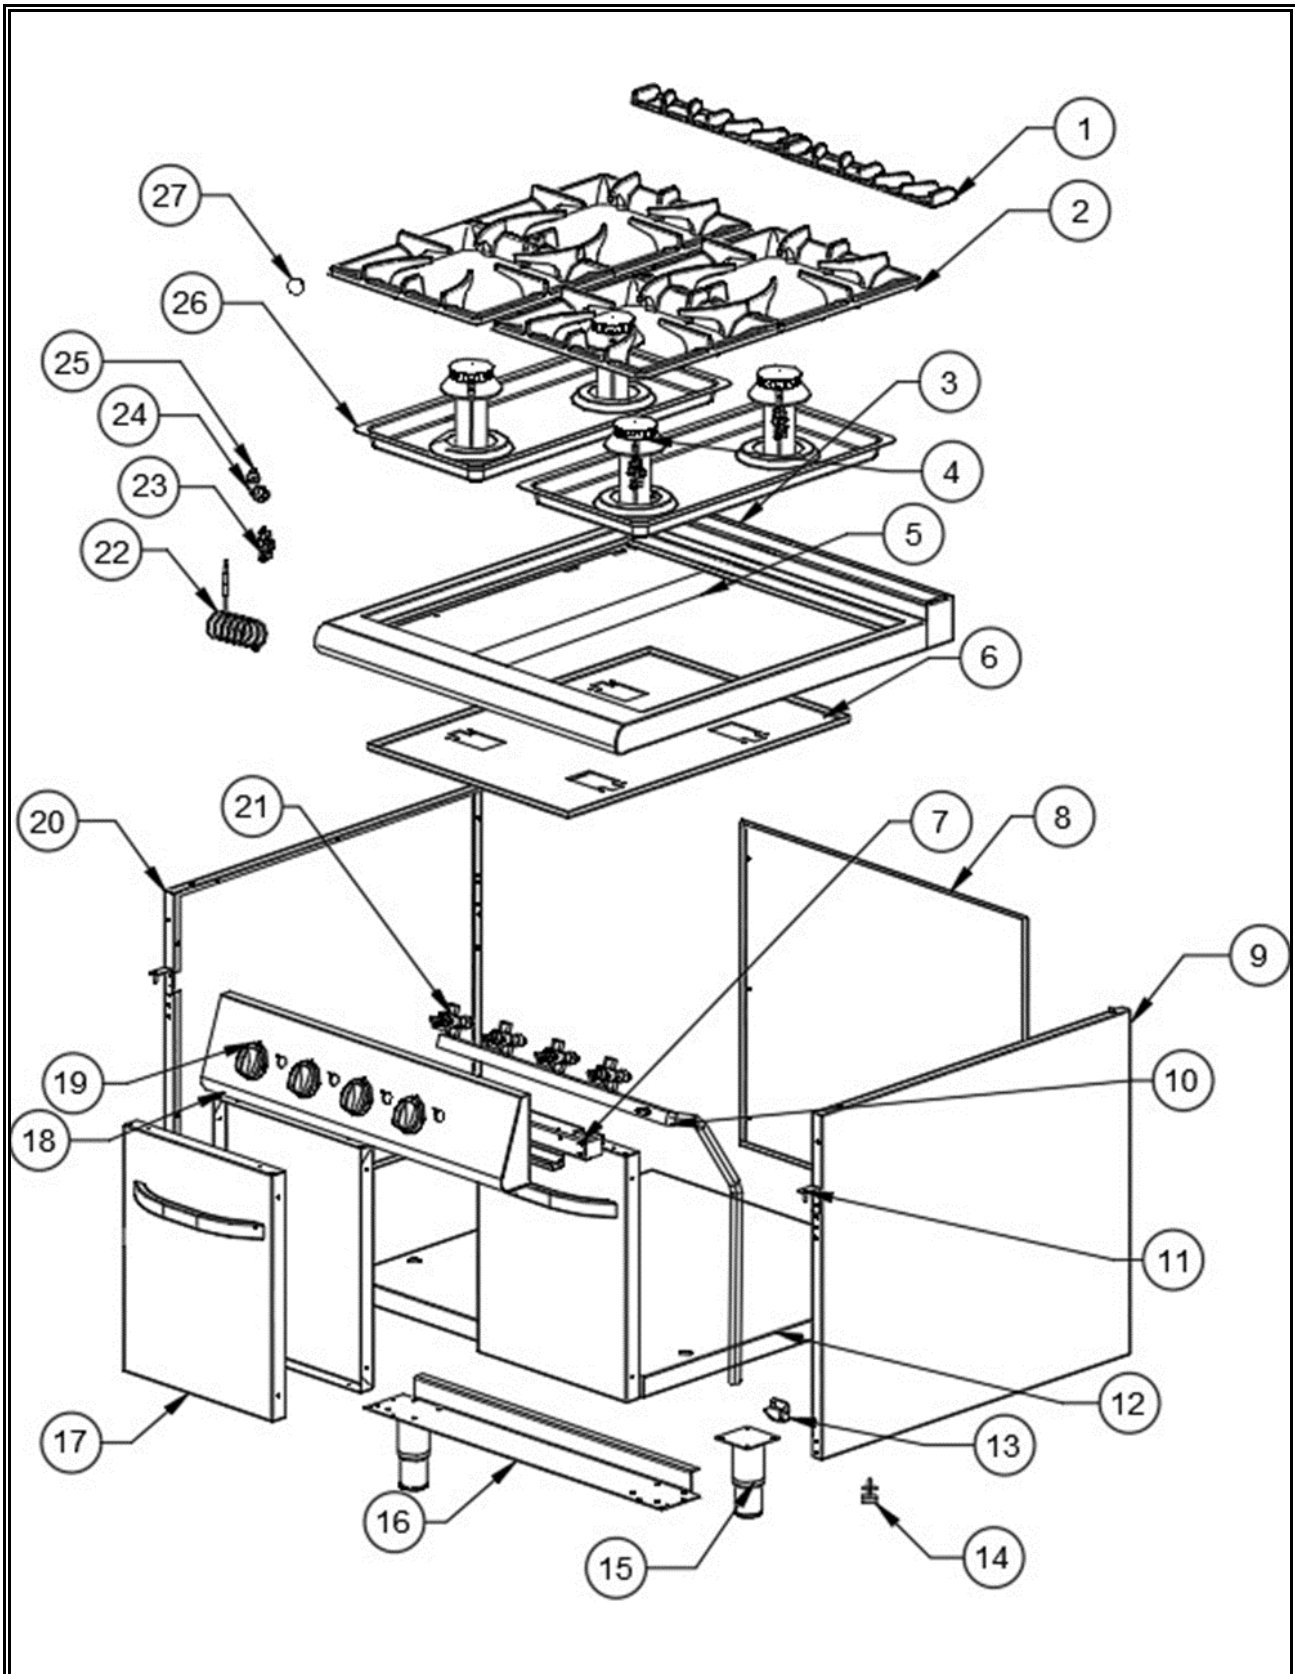

Spare part information

7178.0405

CombiSteel

7178.0405

Spare part list 7178.0405

POS:	Art.No.:	Omschrijving:	Aantal:
1	CS9289.0280	Iron Cast Chimney	2
2	**	Top Grate of Cooker	4
3	**	Top Table	1
4	**	Burner	4
5	**	Worktop Middle Support	1
6	**	Burner Fixed Part	1
7	**	Front Support	1
8	**	Back Panel	1
9	**	Right Side Panel	1
10	**	Gas Tank	1
11	CS9289.1110	Upper Hinge	1+1
12	**	Bottom Table	1
13	CS9289.1110	Nether Hinge	1+1
14	**	Grounding Terminal	1
15	CS9289.0405	Adjustable Legs	4
16	**	Legs Fixing Part	2
17	**	700-900 Serie Door Kit	2
18	**	Front Panel	1
19a	CS9289.0660	Ø8 Knob	4
19b	CS9289.0907	Knob Bottom With Igniter	4
20	**	Left Side Panel	1
21	CS9289.0075	S21 Gas Valve	4
22	CS9289.1330	M8 800mm Thermocouple	4
23	CS9289.0720	Pilot	4
24	CS9289.1035	L Injector Fitting	4
25a	CS9289.0085	M8 Ø 1.20mm Inj Lpg M8	4
25b	CS9289.0290	Ø 1.90mm Inj Ng	4
26	**	Oil collector Sheet	2
27	CS9289.0725	Ø25 Door Magnet	1
.		## = Parts cannot be ordered separately.	
.		** = No article number known, must be requested specifically.	