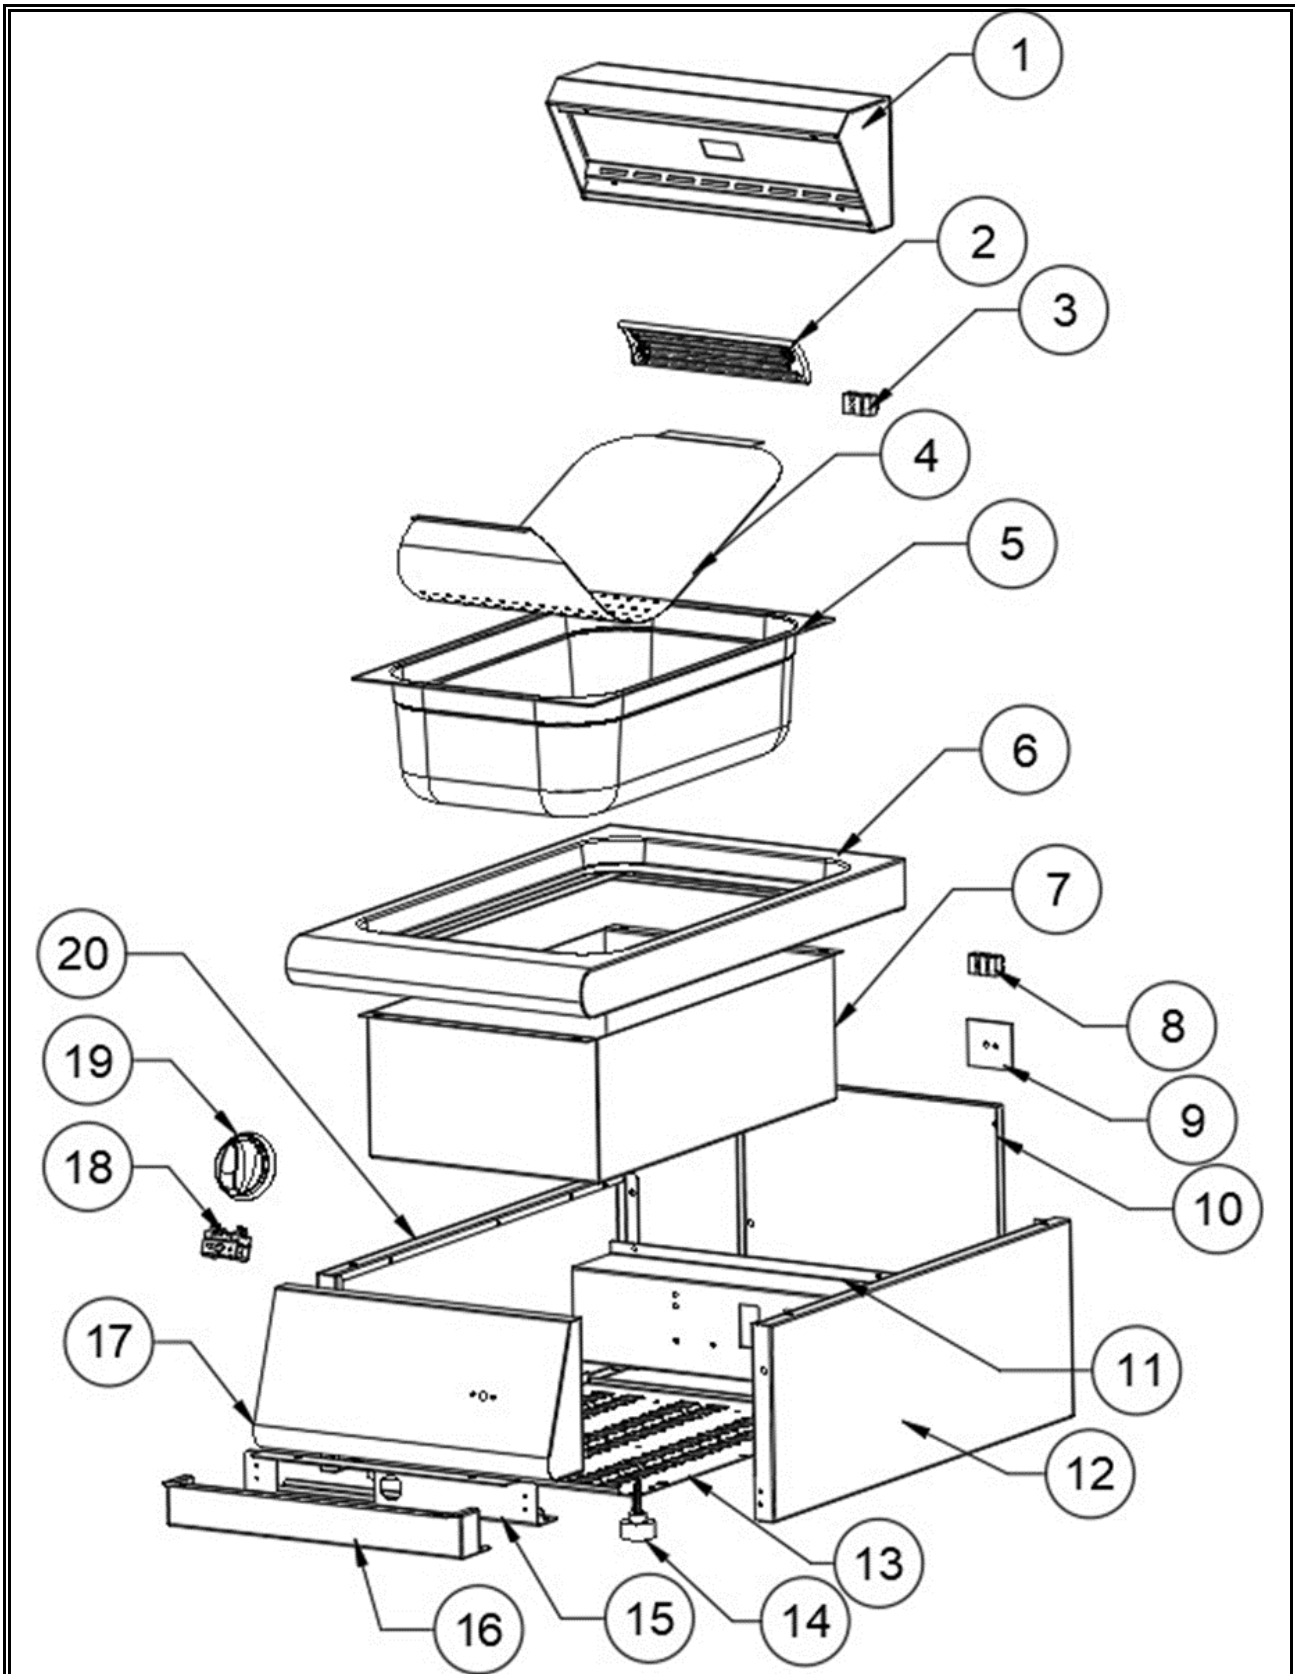

# Spare part information

**7178.0345**

**CombiSteel**

**7178.0345**

## Spare part list 7178.0345

POS:	Art.No.:	Omschrijving:	Aantal:
1	**	Heaters Fixed	1
2	CS9289.0570	Ceramic Resistance 1000W	1
3	**	Porselain Elc. Terminal	1
4	**	Strainer Part	1
5	CS9289.0575	1-1x150 GN Container	1
6	**	Top Table	1
7	**	Tank Support Part	1
8	CS9289.0735	Elc. Terminal No:2/12	1
9	**	Fiber Elc. Terminal Bottom	1
10	**	Back Panel	1
11	**	Installation Part	1
12	**	Right Side Panel	1
13	**	Bottom Panel	1
14	CS9289.0030	Adjustable Legs	4
15	**	Front Support	1
16	**	Bottom Support	1
17	**	Front Panel	1
18	CS9162.0181	O-1 Main Switch Monophase	1
19A	CS9289.0650	Ø6 Knob	1
19B	CS9289.0901	O-1 Knob Bottom	1
20	**	Left Side Panel	1
.		## = Parts cannot be ordered separately.	
.		** = No article number known, must be requested specifically.	