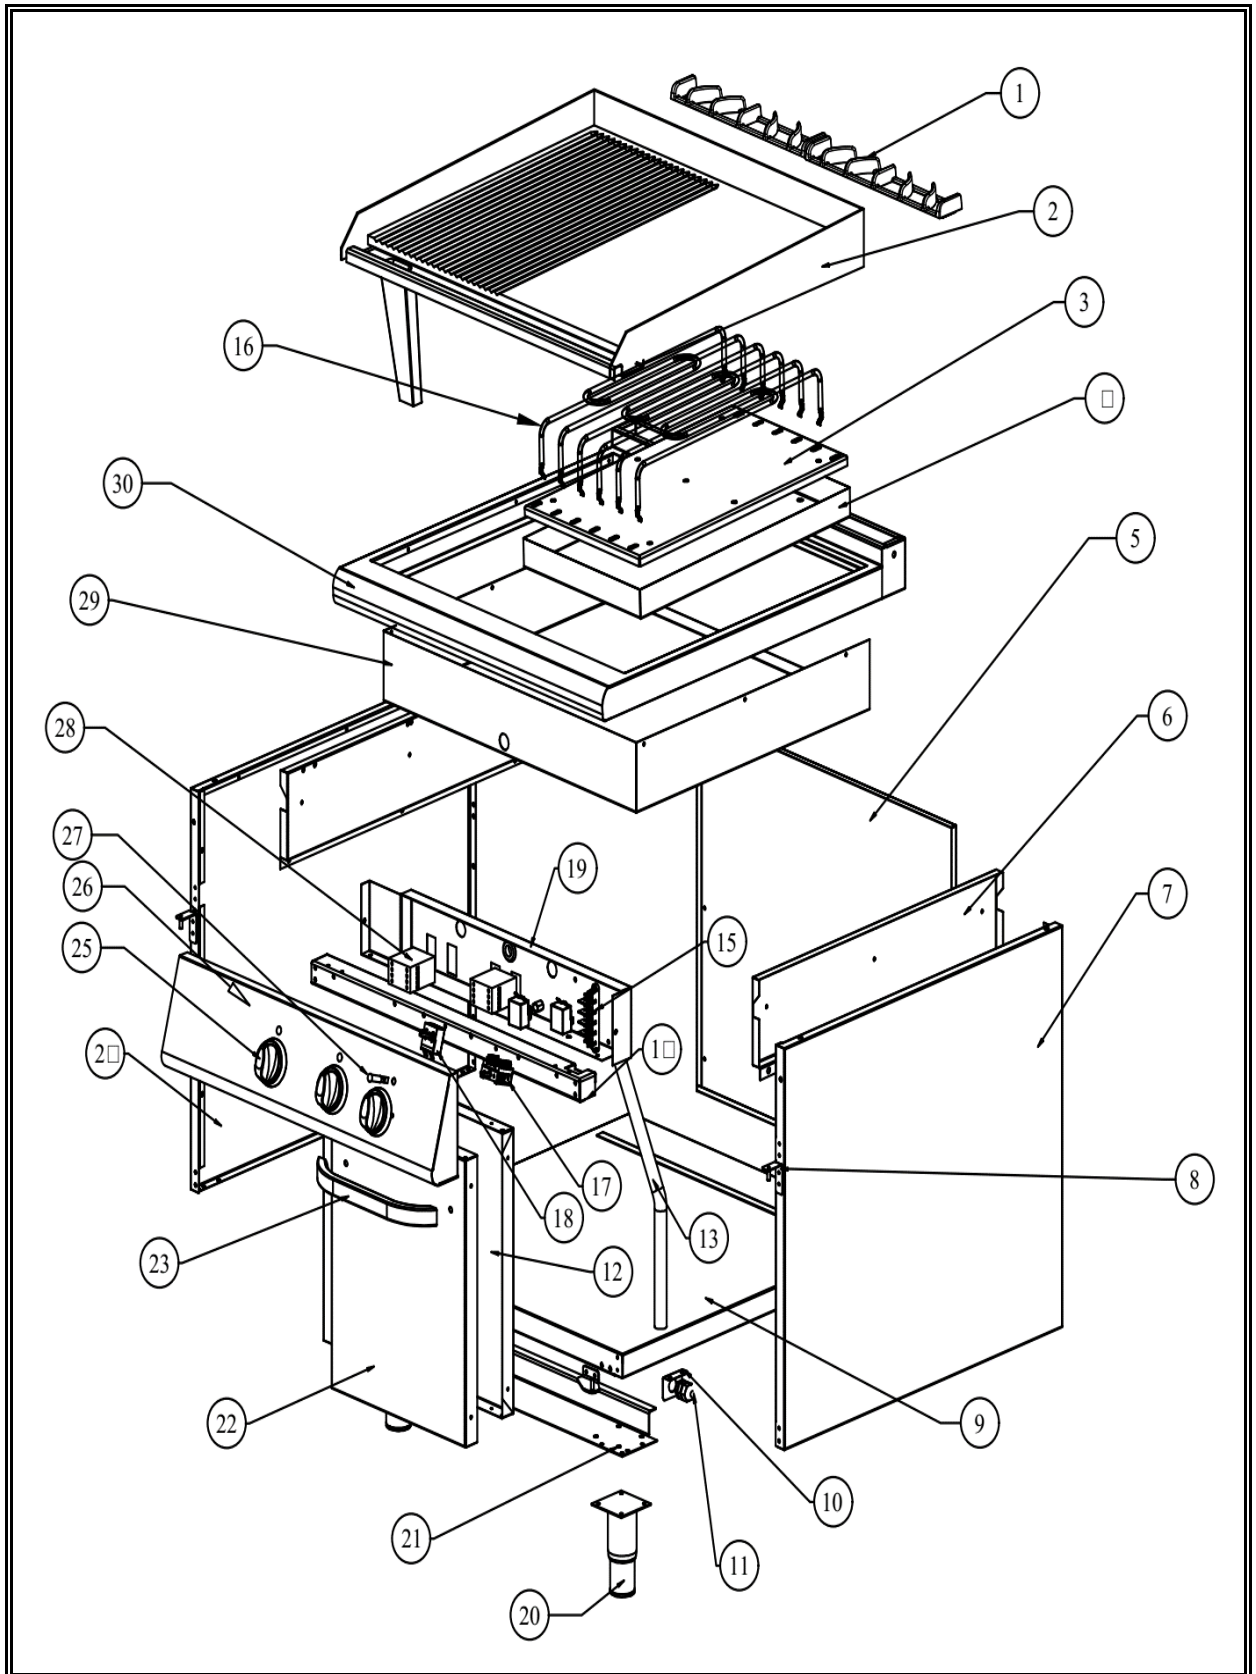

7178.0270

Onderdelen informatie
Erzatzteil information
Spare part information
Information de pièces

POS:	Art.No.:	Omschrijving:	Aantal:
1	9289.0280	Cast Iron Chimney	2
2		Plate	1
3		Bottom Panel Isolation	2
4		Top Panel Isolation	2
5		Back Pannel	1
6		Side Panel Isolation	2
7		Side Panel Right	1
8		Upper Hinge	2
9		Bottom Table	1
10		Cable Fixing Part	1
11	9289.0055	Cable Gland	1
12		Door Inner Part	2
13		Electrical Inlet Pipe	1
14		Front Support	1
15	9289.0685	Electrical Terminal	1
16		Heaters	12
17	9289.0130	Main Switch	1
18	9289.0120	Thermostat	2
19		Elc. Instalation Fixing Part	1
20	9289.0405	Adjustable Legs	4
21		Legs Fixing Part	2
22		Door Outer Part	2
23	9289.0410	Door Handle	2
24		Left Side Panel	1
25	9289.0650	Knob	3
25		Front Panel	1
27	9289.0050	Light Indicator	2
28	9289.0125	Contactactor	2
29		Isolation Part	1
30		Worktop	1