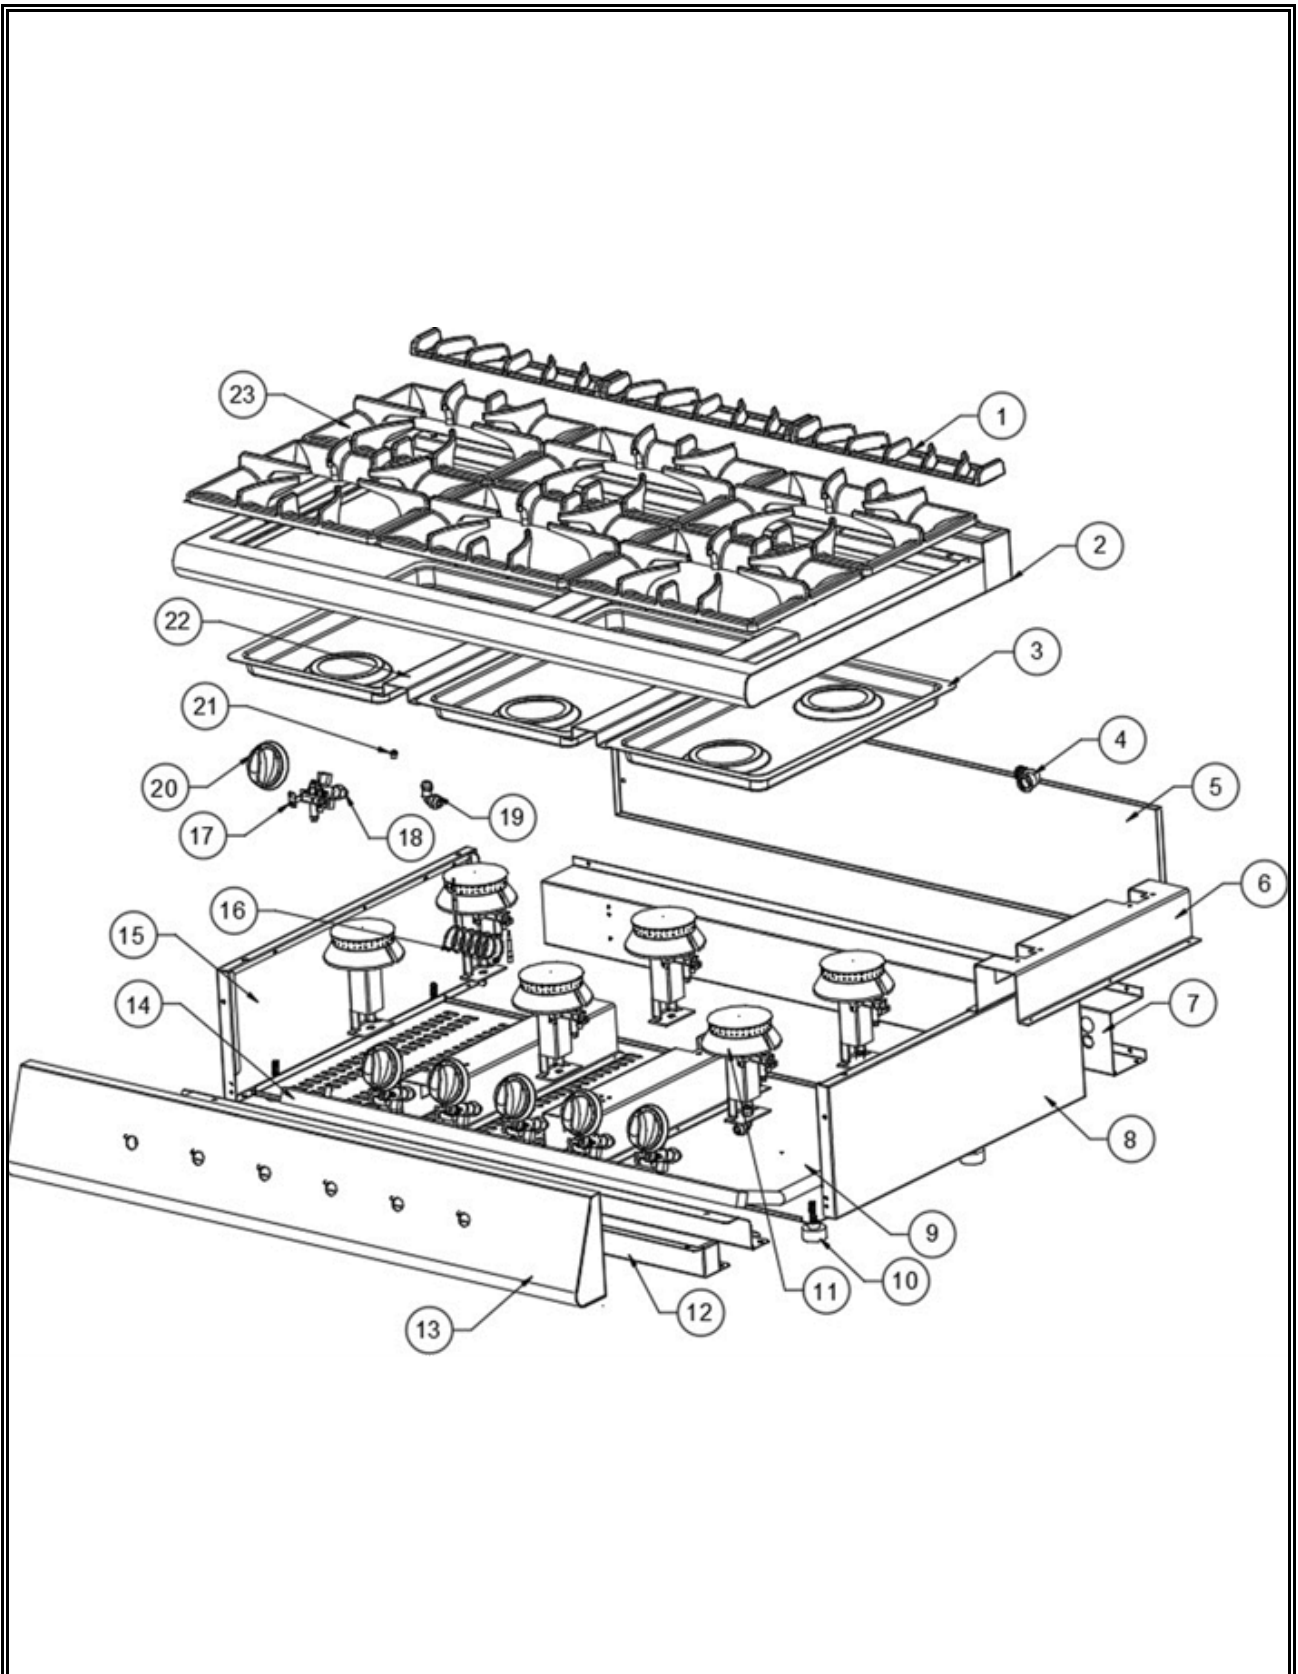

Spare part information

7178.0210

CombiSteel

7178.0210

Spare part list 7178.0210

POS:	Art.No.:	Omschrijving:	Aantal:
1	CS9289.0280	Iron Cast Chimney	3
2	**	Top Table	1
3	**	Oil collector Sheet	3
4	**	Fitting Part	1
5	**	Back Panel	1
6	**	Burner Fixing Part	3
7	**	Installation Part	1
8	**	Right Side Panel	1
9	**	Bottom Panel	1
10	CS9289.0730	Adjustable Legs	4
11	**	Burner	6
12	**	Front Bottom Part	1
13	**	Front Panel	1
14	**	Gas Tank	1
15	**	Left Side Panel	1
16	CS9289.1330	M8 800mm Thermocouple	6
17	CS9289.0720	Pilot	6
18	CS9289.0075	S21 Gas Valve	6
19	CS9289.1035	L Injector Fitting	6
20a	CS9289.0660	Ø8 Knob	6
20b	CS9289.0907	Knob Bottom With Igniter	6
21A	CS9289.0085	M8 Ø1.20mm Inj LPG	6
21B	CS9289.0290	M8 Ø 1.90mm Inj NG	6
22	**	Top Table Middle Part	2
23	CS9289.0275	Iron Cast Top Grate	6
.		## = Parts cannot be ordered separately.	
.		** = No article number known, must be requested specifically.	