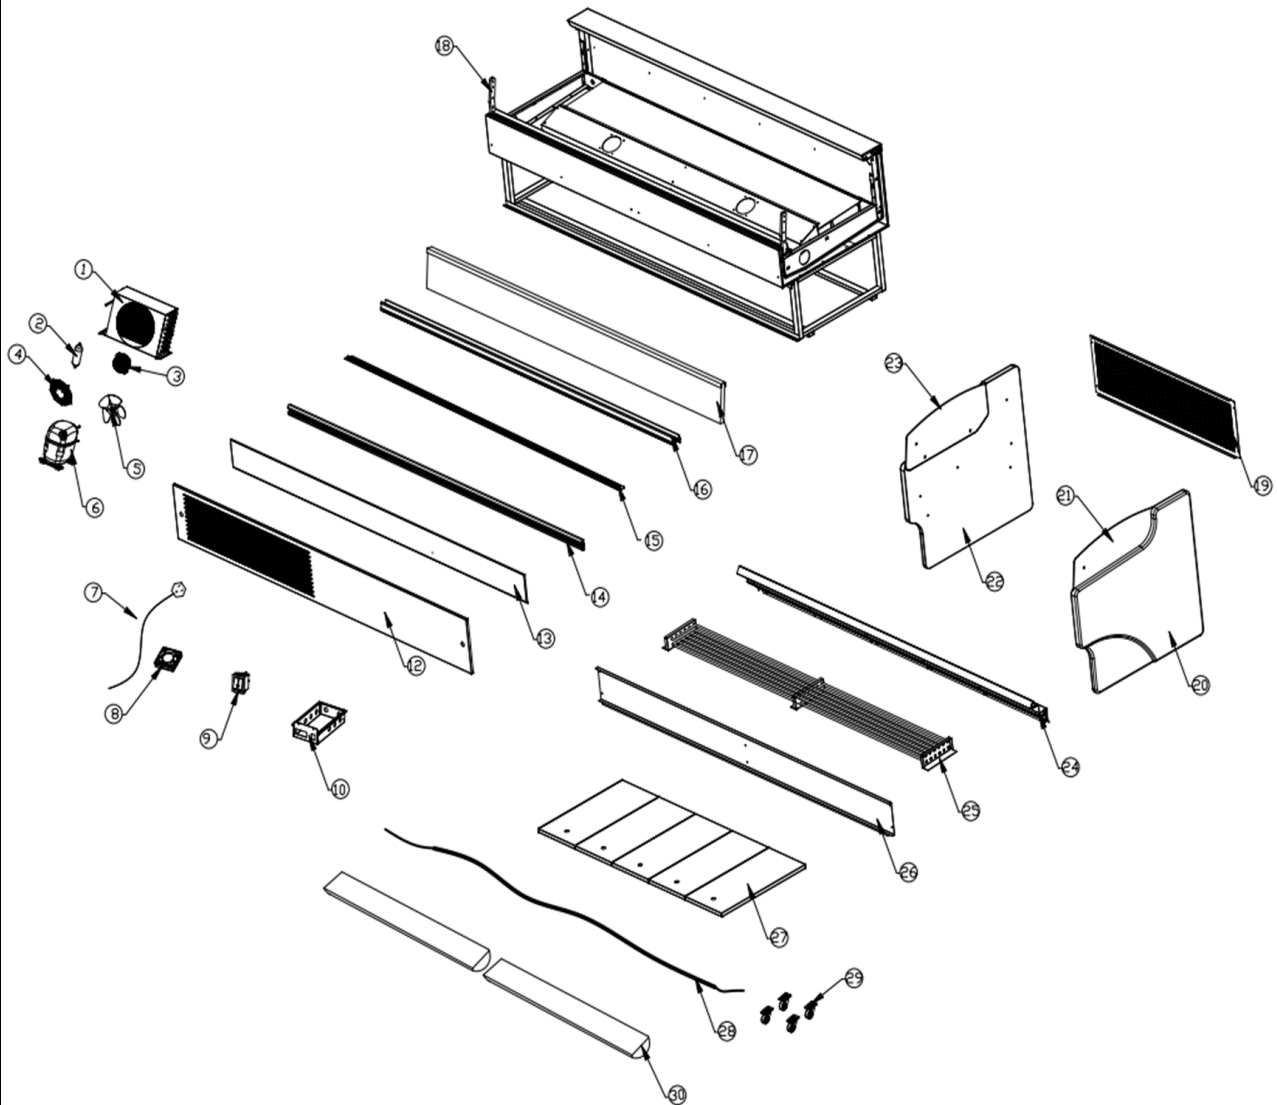

## Spare part list 7090.0220

POS:	Art.No.:	Omschrijving:	Aantal:
1	**	Condenser	1
2	**	Filter dryer	1
3	**	Condensing fan	1
4	**	Condensing hood	1
5	**	Condensing blade	1
6	**	Compressor	1
7	**	Power cord	1
8	**	Evaporating fan	2
9	**	Light switch (red)	1
10	**	Electric control box	1
12	**	Bottom trim	1
13	**	Front trim	1
14	**	Protective bars and inserts	1
15	**	Suction grille	1
16	**	Cabinet opening	1
17	**	Front glass and guard	1
18	**	Front glass support	2
19	**	Rear protection plate	1
20	**	Left side plate	1
21	**	Left side glass	1
22	**	Right-side plate	1
23	**	Right side glass	1
24	**	Air outlet net assembly	1
25	**	Evaporator	1
26	**	Leeward plate	1
27	**	Bottom septum	5
28	**	Heating wire	1
29	**	Universal wheel	4
30	**	Night curtain	2
.		## = Parts cannot be ordered separately.	
.		** = No article number known, must be requested specifically.	