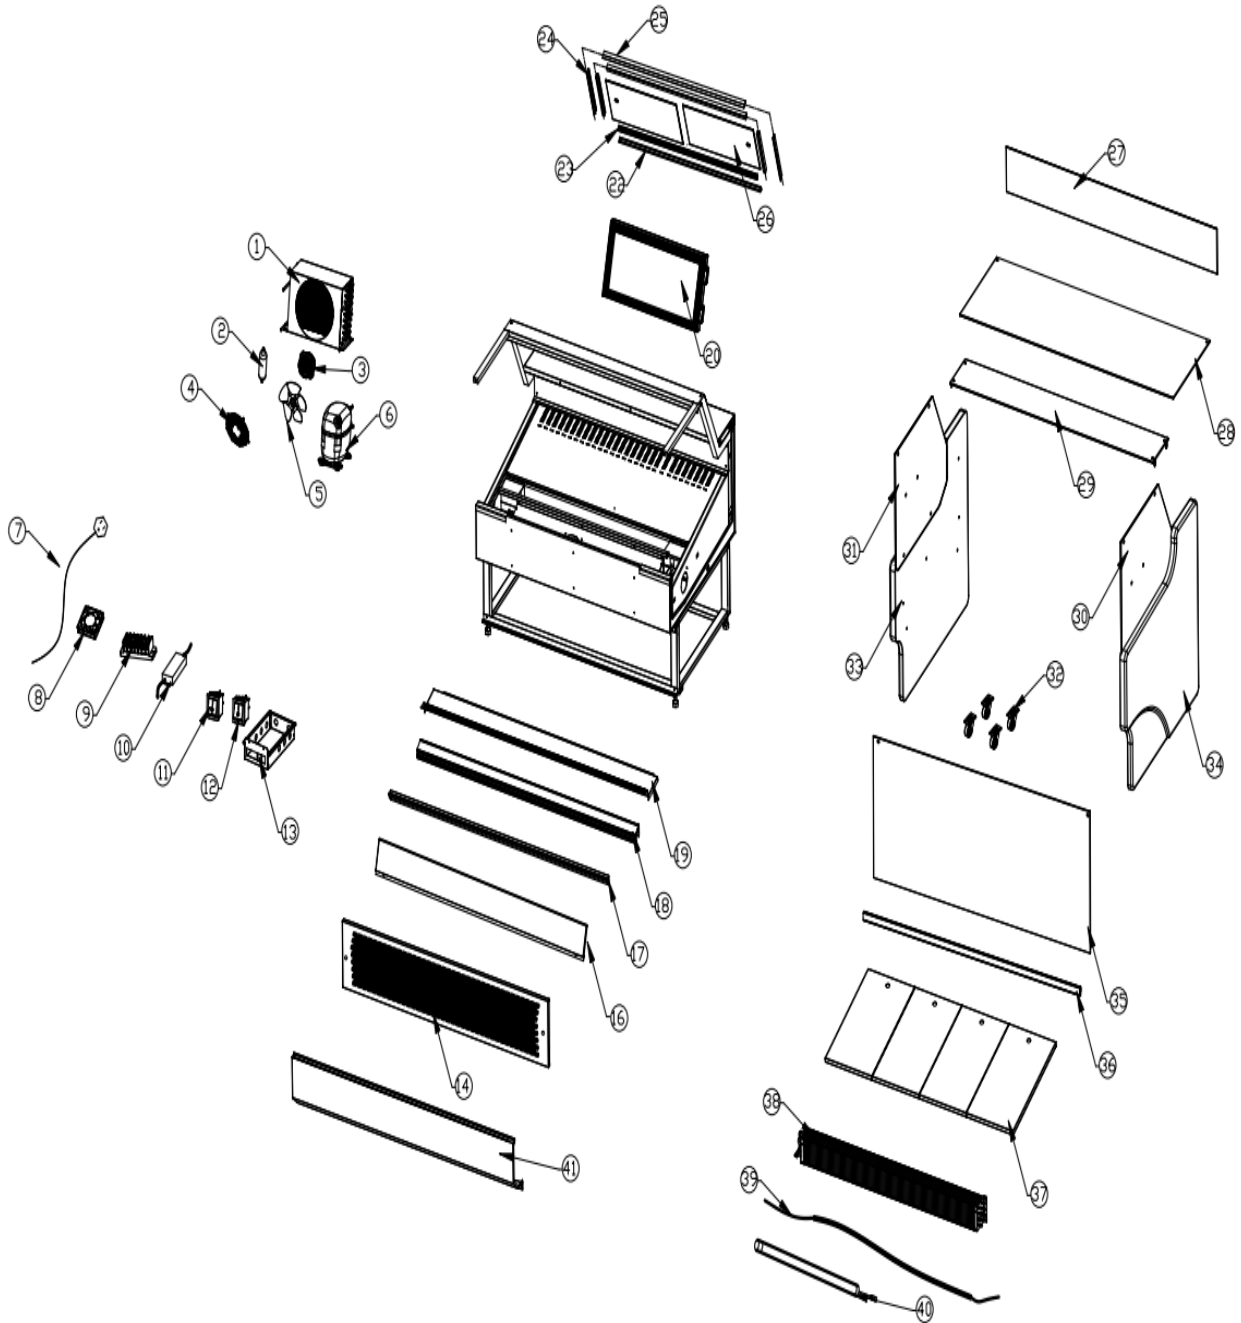

# Spare part information

**7090.0200**

Picture 7090.0200

## Spare part list 7090.0200

POS:	Art.No.:	Omschrijving:	Aantal:
1	**	Condenser	1
2	**	Filter dryer	1
3	**	Condensing fan	1
4	**	Condensing hood	1
5	**	Condensing blade	1
6	**	Compressor	1
7	**	Power cord	1
8	**	Evaporating fan	1
8	**	Dedew fan	1
9	**	7-bit terminal	1
10	**	Power supply	1
11	**	Refrigeration switch (green)	1
12	**	Light switch (red)	1
13	**	Electric control box	1
20	**	Left foam door	1
22	**	Bottom slideway card slot	1
23	**	Bottom slideway	1
24	**	Top slideway card slot	1
25	**	Top slideway	1
30	**	Right side glass	1
31	**	Left side glass	1
32	**	Universal wheel	4
33	**	Left side panel	1
34	**	Right side panel	1
37	**	Bottom partition	4
.		## = Parts cannot be ordered separately.	
.		** = No article number known, must be requested specifically.	