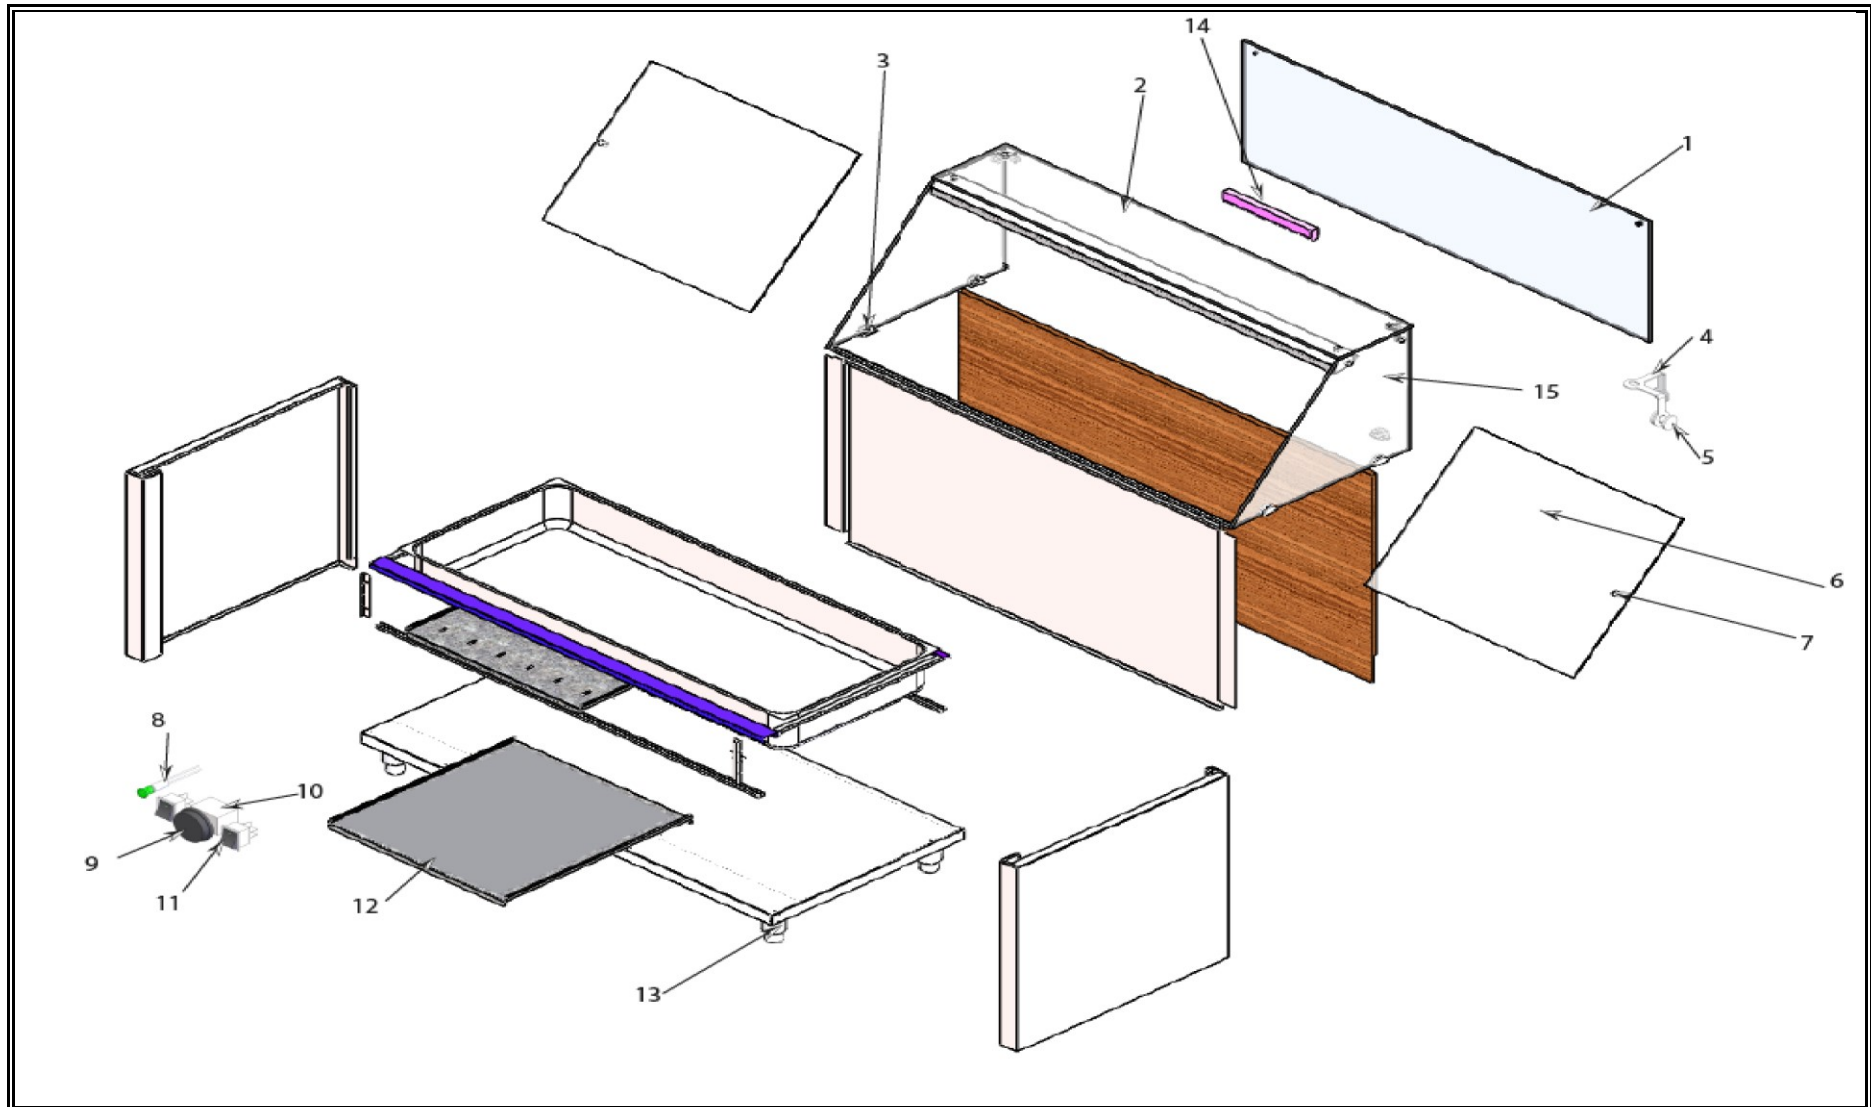

7077.0120

Onderdelen informatie
Erzatzteil information
Spare part information
Information de pièces

POS:	Art.No.:	Omschrijving:	Aantal:
1		FRONT GLASS BMC/SLD-140DZ	1
2		TOP GLASS BMC/SLD-140DZ	1
3		GLASS CARRIER SET BMC/SLD BM/DZ	6
4		FLAT GLASS CONNECTING PART-TRIPLE LEG (R-L	2
5		GLASS CONNECTING SCREW SET STD	8
6		PLEXIGLAS COVER-BMC/SLD-140DZ	2
7		PLEXIGLAS HANDLE SET	2
8	CS9999.0240	SIGNAL LAMP GREEN	3
9		ADJUSTMENT KNOB-HOT THERMOSTAT 30-900	1
10	CS9999.0242	THERMOSTAT HOT-30°C-90°C	3
11	CS9564.0016	ON-OFF BUTTON LARGE	4
12	CS9999.0247	SILICONE RESISTANCE 1500W	2
13		ADJUSTABLE LEG S/S 100X60	4
14	CS9999.0249	LED LAMP-13W	1
15		SIDE GLASS BMC-DZ	2
16		BALL VALVE 3/4-STRAIGHT	1