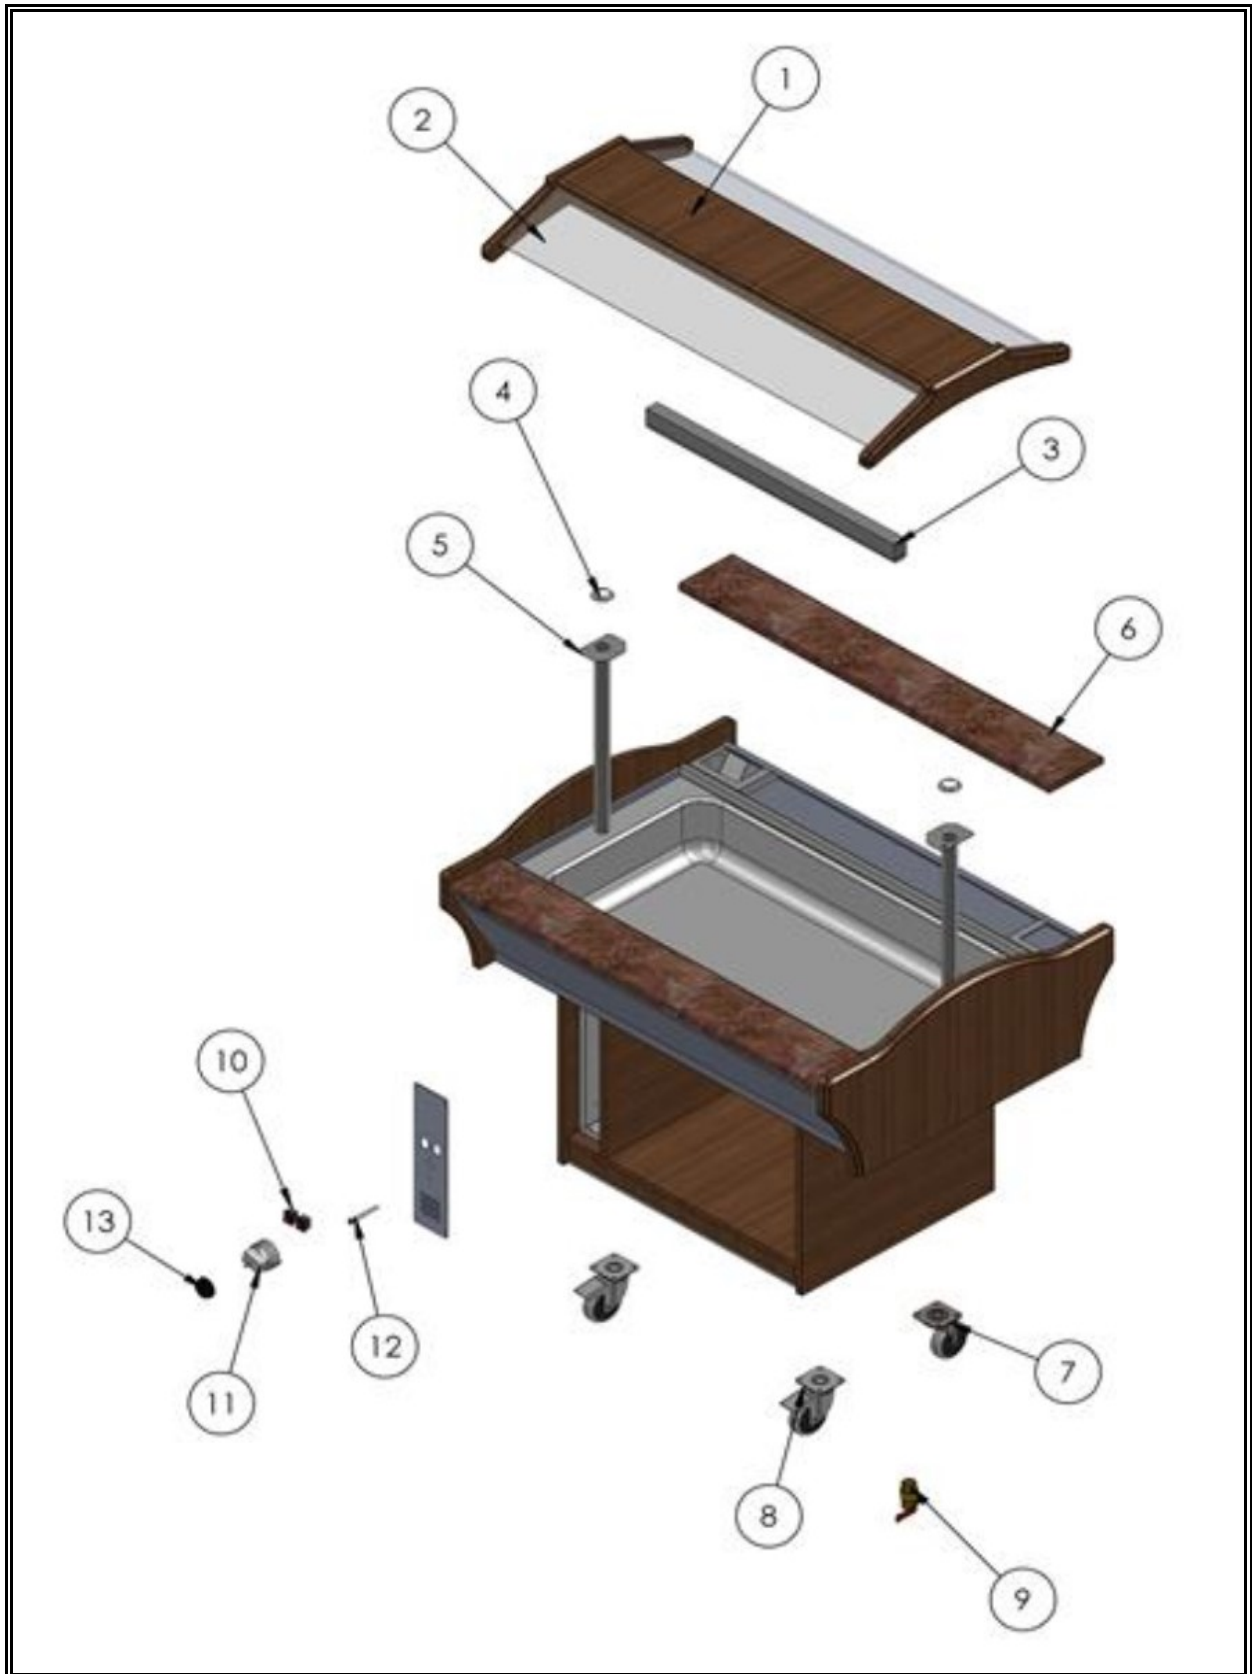

7077.0020

Onderdelen informatie
Erzatzteil information
Spare part information
Information de pièces

POS:	Art.No.:	Omschrijving:	Aantal:
1		FURNITURE-SB-LIGHTI NG-TOP-120-STD-BMB	1
2		GLASS-SB-120-STD	2
3	CS9999.0249	LED LAMP-13W	1
4		SB-LIGHTING PIPE RING	2
5		SB-LIGHTING PIPE-STD	2
6		GRANITE-SB120-STD-ROPO	2
7		WHEEL FREE SB135	2
8		WHEEL BRAKE SB135	2
9		BALL VALVE 3/4-STRAIGHT	1
10	CS9564.0016	ON-OFF BUTTON LARGE	2
11	CS9999.0242	THERMOSTAT HOT-30-90°	1
12	CS9999.0240	SIGNAL LAMP-GREEN	2
13		ADJUSTMENT KNOB-HOT THERMOSTAT 30-90°	1