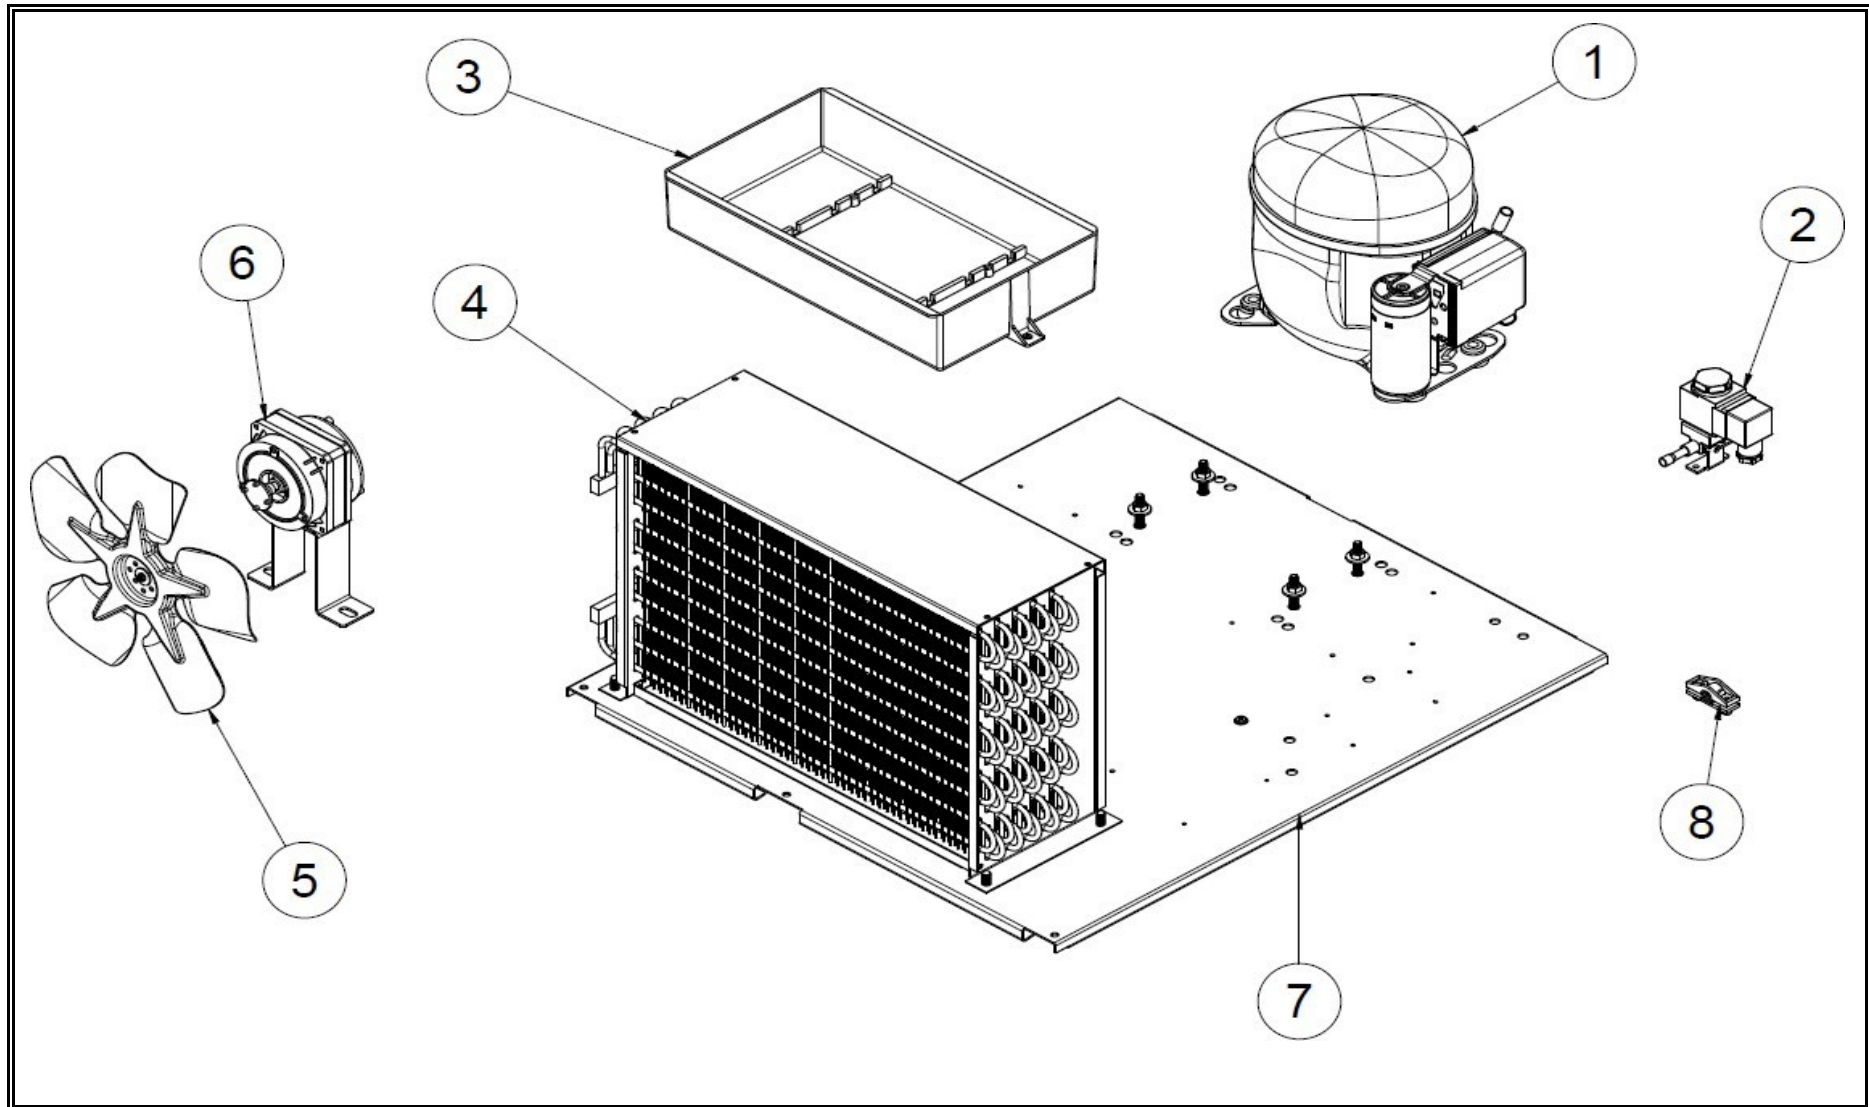

Spare part information

7072.1130

Picture 7072.1130

Spare part list 7072.1130

POS:	Art.No.:	Omschrijving:	Aantal:
1-1	**	FRONT GRILL	
1-2	**	THERMOSTAT	
1-3	CS9338.4284	RIGHT BOTTOM HINGE	
1-4	CS7072.9345	MIDDLE SHELF	
1-5	CS7072.9340	SIDE SHELF	
1-6	**	BACK GRILL SIDE	
1-7	**	BACK GRILL MIDDLE	
1-8	CS9338.4293	TOP HINGE RIGHT	
1-9	**	FAN COVER SHEET GROUP	
1-10	**	EVAPORATOR	
1-11	CS9338.4294	TOP HINGE LEFT	
1-12	**	MIDDLE CABLE CANAL	
1-13	**	SIDE CABLE CANAL	
1-14	**	SHELF PROFILE	
1-15	CS9338.4221	LED	
1-16	**	COOLING SYSTEM GROUP	
1-17	CS7072.9135	SHELF HOLDER	
1-18	**	SHUTTER BRACKET	
1-19	CS9338.4282	LEFT BOTTOM HINGE	
1-20	**	THERMOSTAT HOLDER SHEET	
1-21	**	DOOR GROUP	
2-1	**	FAN COVER SHEET	
2-2	CS9338.4223	LED	
2-3	**	RING	
2-4	**	FAN PROPELLER (Ø200 / 34°)	
2-5	CS9338.4272	FAN MOTOR	
3-1	**	COMPRESSOR	
3-2	CS9338.4275	SELENOID VALF	
3-3	**	EVAPORATION COVER	
3-4	CS9338.4279	CONDENSER	
3-5	**	FAN PROPELLER (Ø254 / 28°)	
3-6	CS9338.4206	FAN MOTOR 65W	
3-7	**	CHASSIS	
3-8	**	CABLE CLAMP	
4-1	**	GLASS + DOOR FRAME (LEFT)	
4-2	**	GLASS + DOOR FRAME (RIGHT)	
4-3	**	GASKET	
4-4	CS9338.4292	DOOR TOP PLATE LEFT	
4-5	CS9338.4291	DOOR TOP PLATE RIGHT	
4-6	CS9338.4227	HINGE BUSH	

Spare part list 7072.1130

POS:	Art.No.:	Omschrijving:	Aantal:
4-7	CS9338.4203	DOOR BOTTOM PLATE LEFT	
4-8	CS9338.4207	DOOR BOTTOM PLATE RIGHT	
4-9	CS9338.4283	HANDLE	
.		## = Parts cannot be ordered separately.	
.		** = No article number known, must be requested specifically.	