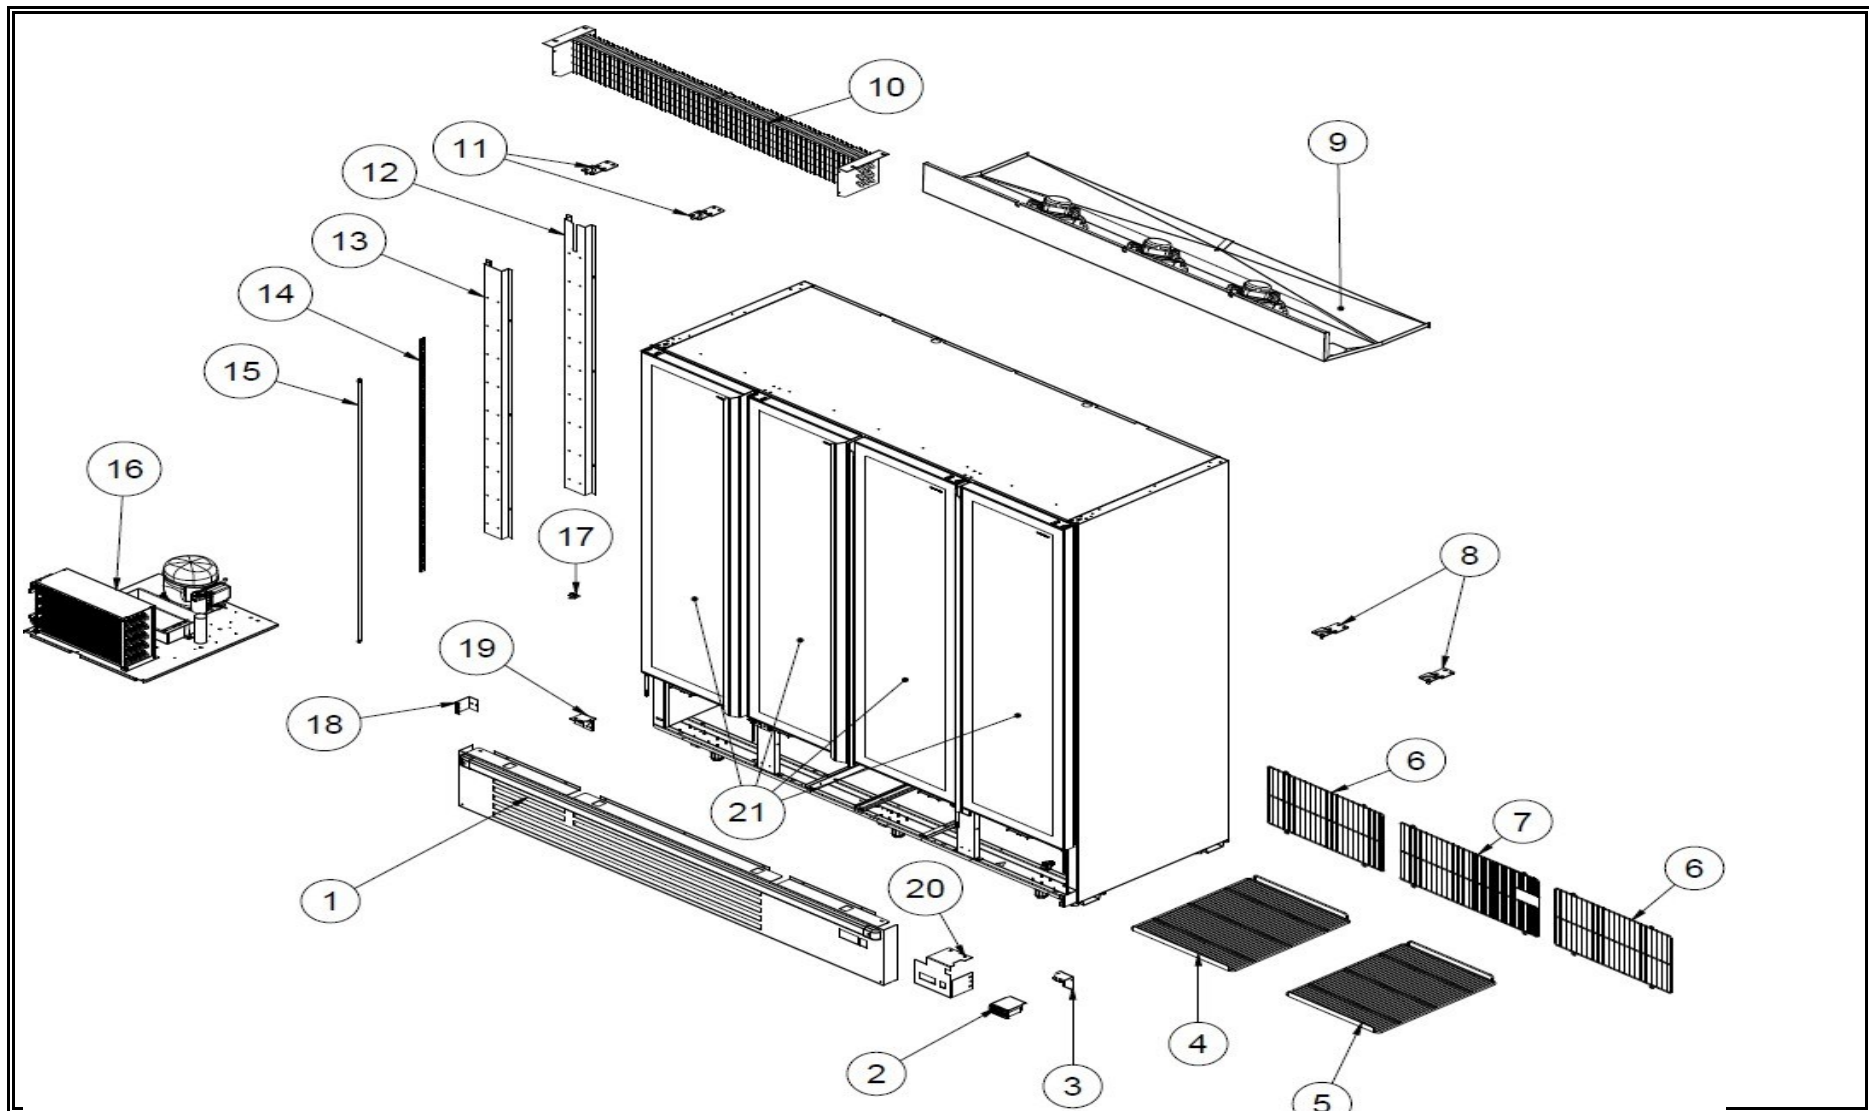

Spare part information

7072.1130

Picture 7072.1130

Spare part list 7072.1130

POS:	Art.No.:	Omschrijving:	Aantal:
1-1	**	FRONT GRILL	
1-2	**	THERMOSTAT	
1-3	CS9338.4284	RIGHT BOTTOM HINGE	
1-4	CS7072.9345	MIDDLE SHELF	
1-5	CS7072.9340	SIDE SHELF	
1-6	**	BACK GRILL SIDE	
1-7	**	BACK GRILL MIDDLE	
1-8	CS9338.4293	TOP HINGE RIGHT	
1-9	**	FAN COVER SHEET GROUP	
1-10	**	EVAPORATOR	
1-11	CS9338.4294	TOP HINGE LEFT	
1-12	**	MIDDLE CABLE CANAL	
1-13	**	SIDE CABLE CANAL	
1-14	**	SHELF PROFILE	
1-15	CS9338.4221	LED	
1-16	**	COOLING SYSTEM GROUP	
1-17	CS7072.9135	SHELF HOLDER	
1-18	**	SHUTTER BRACKET	
1-19	CS9338.4282	LEFT BOTTOM HINGE	
1-20	**	THERMOSTAT HOLDER SHEET	
1-21	**	DOOR GROUP	
2-1	**	FAN COVER SHEET	
2-2	CS9338.4223	LED	
2-3	**	RING	
2-4	**	FAN PROPELLER (Ø200 / 34°)	
2-5	CS9338.4272	FAN MOTOR	
3-1	**	COMPRESSOR	
3-2	CS9338.4275	SELENOID VALF	
3-3	**	EVAPORATION COVER	
3-4	CS9338.4279	CONDENSER	
3-5	**	FAN PROPELLER (Ø254 / 28°)	
3-6	CS9338.4206	FAN MOTOR 65W	
3-7	**	CHASSIS	
3-8	**	CABLE CLAMP	
4-1	**	GLASS + DOOR FRAME (LEFT)	
4-2	**	GLASS + DOOR FRAME (RIGHT)	
4-3	**	GASKET	
4-4	CS9338.4292	DOOR TOP PLATE LEFT	
4-5	CS9338.4291	DOOR TOP PLATE RIGHT	
4-6	CS9338.4227	HINGE BUSH	

Spare part list 7072.1130

POS:	Art.No.:	Omschrijving:	Aantal:
4-7	CS9338.4203	DOOR BOTTOM PLATE LEFT	
4-8	CS9338.4207	DOOR BOTTOM PLATE RIGHT	
4-9	CS9338.4283	HANDLE	
.		## = Parts cannot be ordered separately.	
.		** = No article number known, must be requested specifically.	