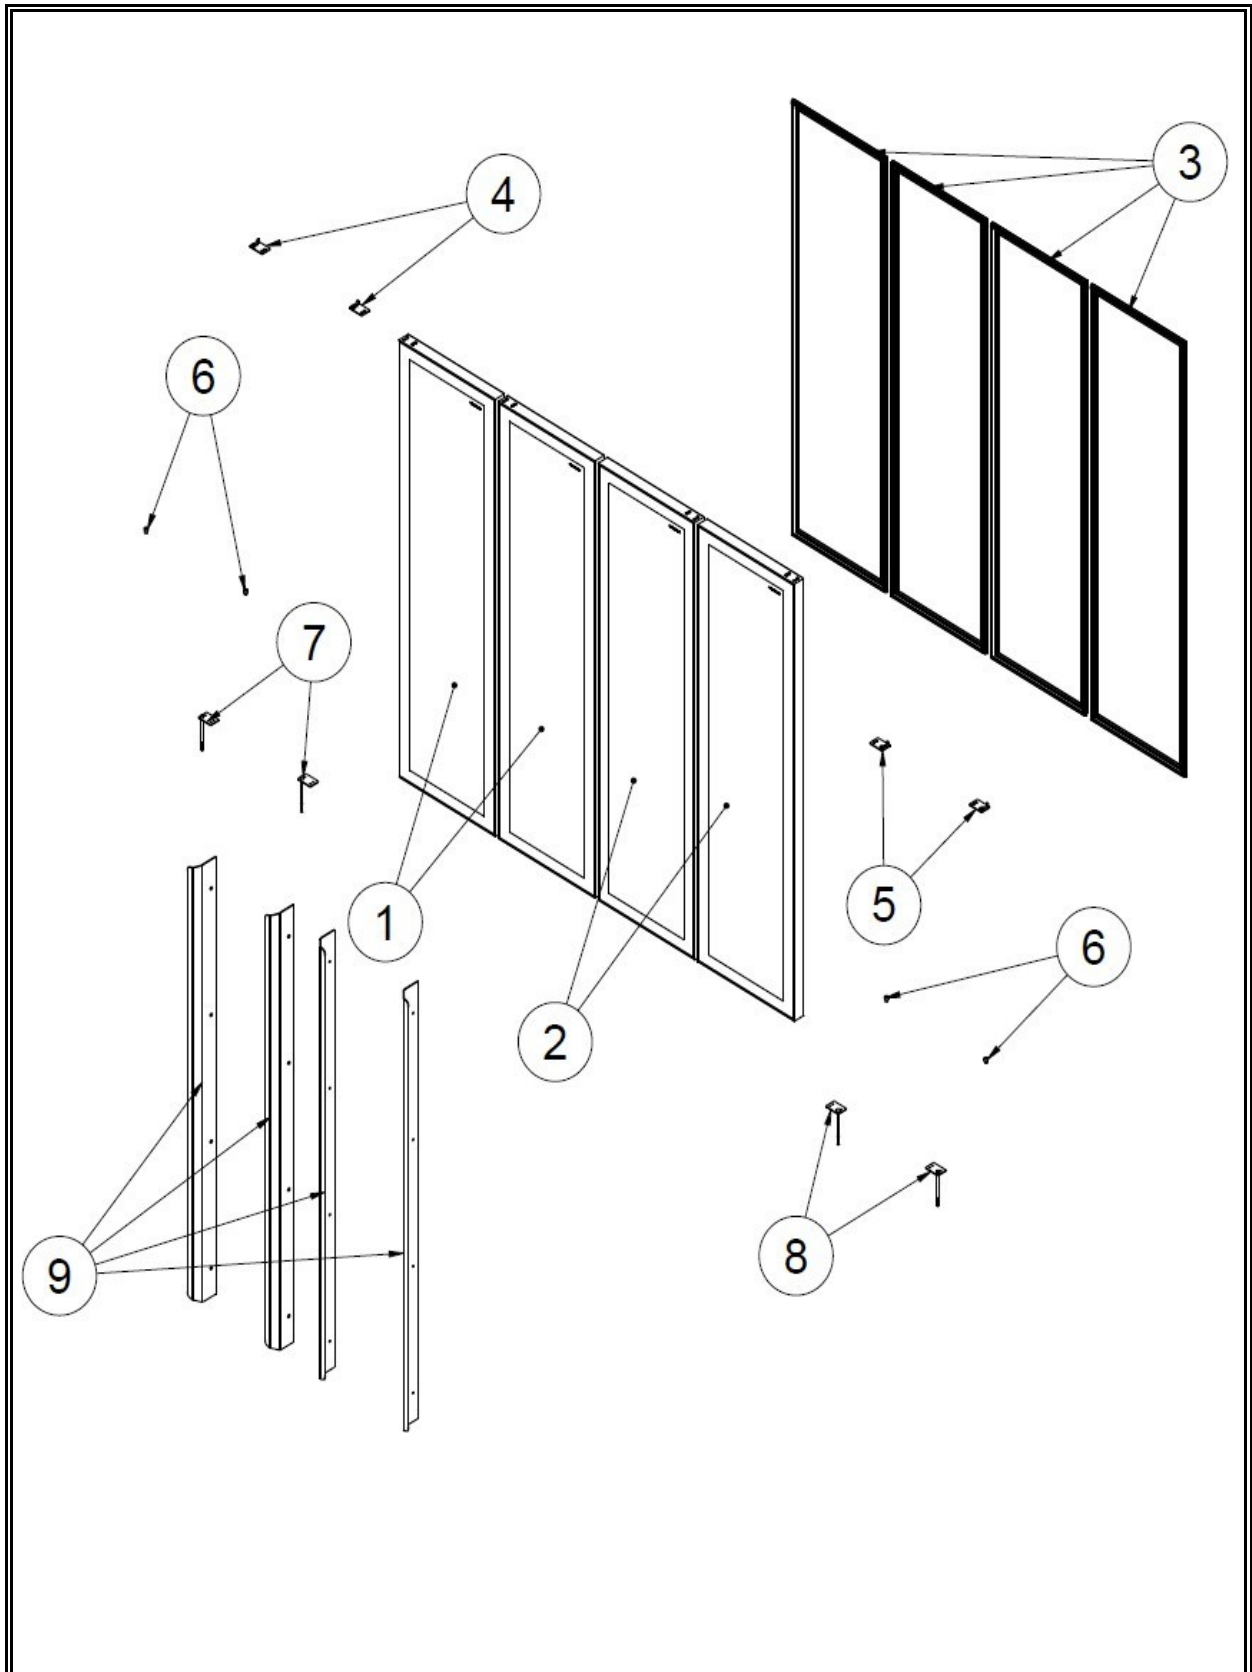

Spare part information

7072.1130

Picture 7072.1130

Spare part list 7072.1130

POS:	Art.No.:	Omschrijving:	Aantal:
1-1	**	FRONT GRILL	
1-2	**	THERMOSTAT	
1-3	CS9338.4284	RIGHT BOTTOM HINGE	
1-4	CS7072.9345	MIDDLE SHELF	
1-5	CS7072.9340	SIDE SHELF	
1-6	**	BACK GRILL SIDE	
1-7	**	BACK GRILL MIDDLE	
1-8	CS9338.4293	TOP HINGE RIGHT	
1-9	**	FAN COVER SHEET GROUP	
1-10	**	EVAPORATOR	
1-11	CS9338.4294	TOP HINGE LEFT	
1-12	**	MIDDLE CABLE CANAL	
1-13	**	SIDE CABLE CANAL	
1-14	**	SHELF PROFILE	
1-15	CS9338.4221	LED	
1-16	**	COOLING SYSTEM GROUP	
1-17	CS7072.9135	SHELF HOLDER	
1-18	**	SHUTTER BRACKET	
1-19	CS9338.4282	LEFT BOTTOM HINGE	
1-20	**	THERMOSTAT HOLDER SHEET	
1-21	**	DOOR GROUP	
2-1	**	FAN COVER SHEET	
2-2	CS9338.4223	LED	
2-3	**	RING	
2-4	**	FAN PROPELLER (Ø200 / 34°)	
2-5	CS9338.4272	FAN MOTOR	
3-1	**	COMPRESSOR	
3-2	CS9338.4275	SELENOID VALF	
3-3	**	EVAPORATION COVER	
3-4	CS9338.4279	CONDENSER	
3-5	**	FAN PROPELLER (Ø254 / 28°)	
3-6	CS9338.4206	FAN MOTOR 65W	
3-7	**	CHASSIS	
3-8	**	CABLE CLAMP	
4-1	**	GLASS + DOOR FRAME (LEFT)	
4-2	**	GLASS + DOOR FRAME (RIGHT)	
4-3	**	GASKET	
4-4	CS9338.4292	DOOR TOP PLATE LEFT	
4-5	CS9338.4291	DOOR TOP PLATE RIGHT	
4-6	CS9338.4227	HINGE BUSH	

Spare part list 7072.1130

POS:	Art.No.:	Omschrijving:	Aantal:
4-7	CS9338.4203	DOOR BOTTOM PLATE LEFT	
4-8	CS9338.4207	DOOR BOTTOM PLATE RIGHT	
4-9	CS9338.4283	HANDLE	
.		## = Parts cannot be ordered separately.	
.		** = No article number known, must be requested specifically.	