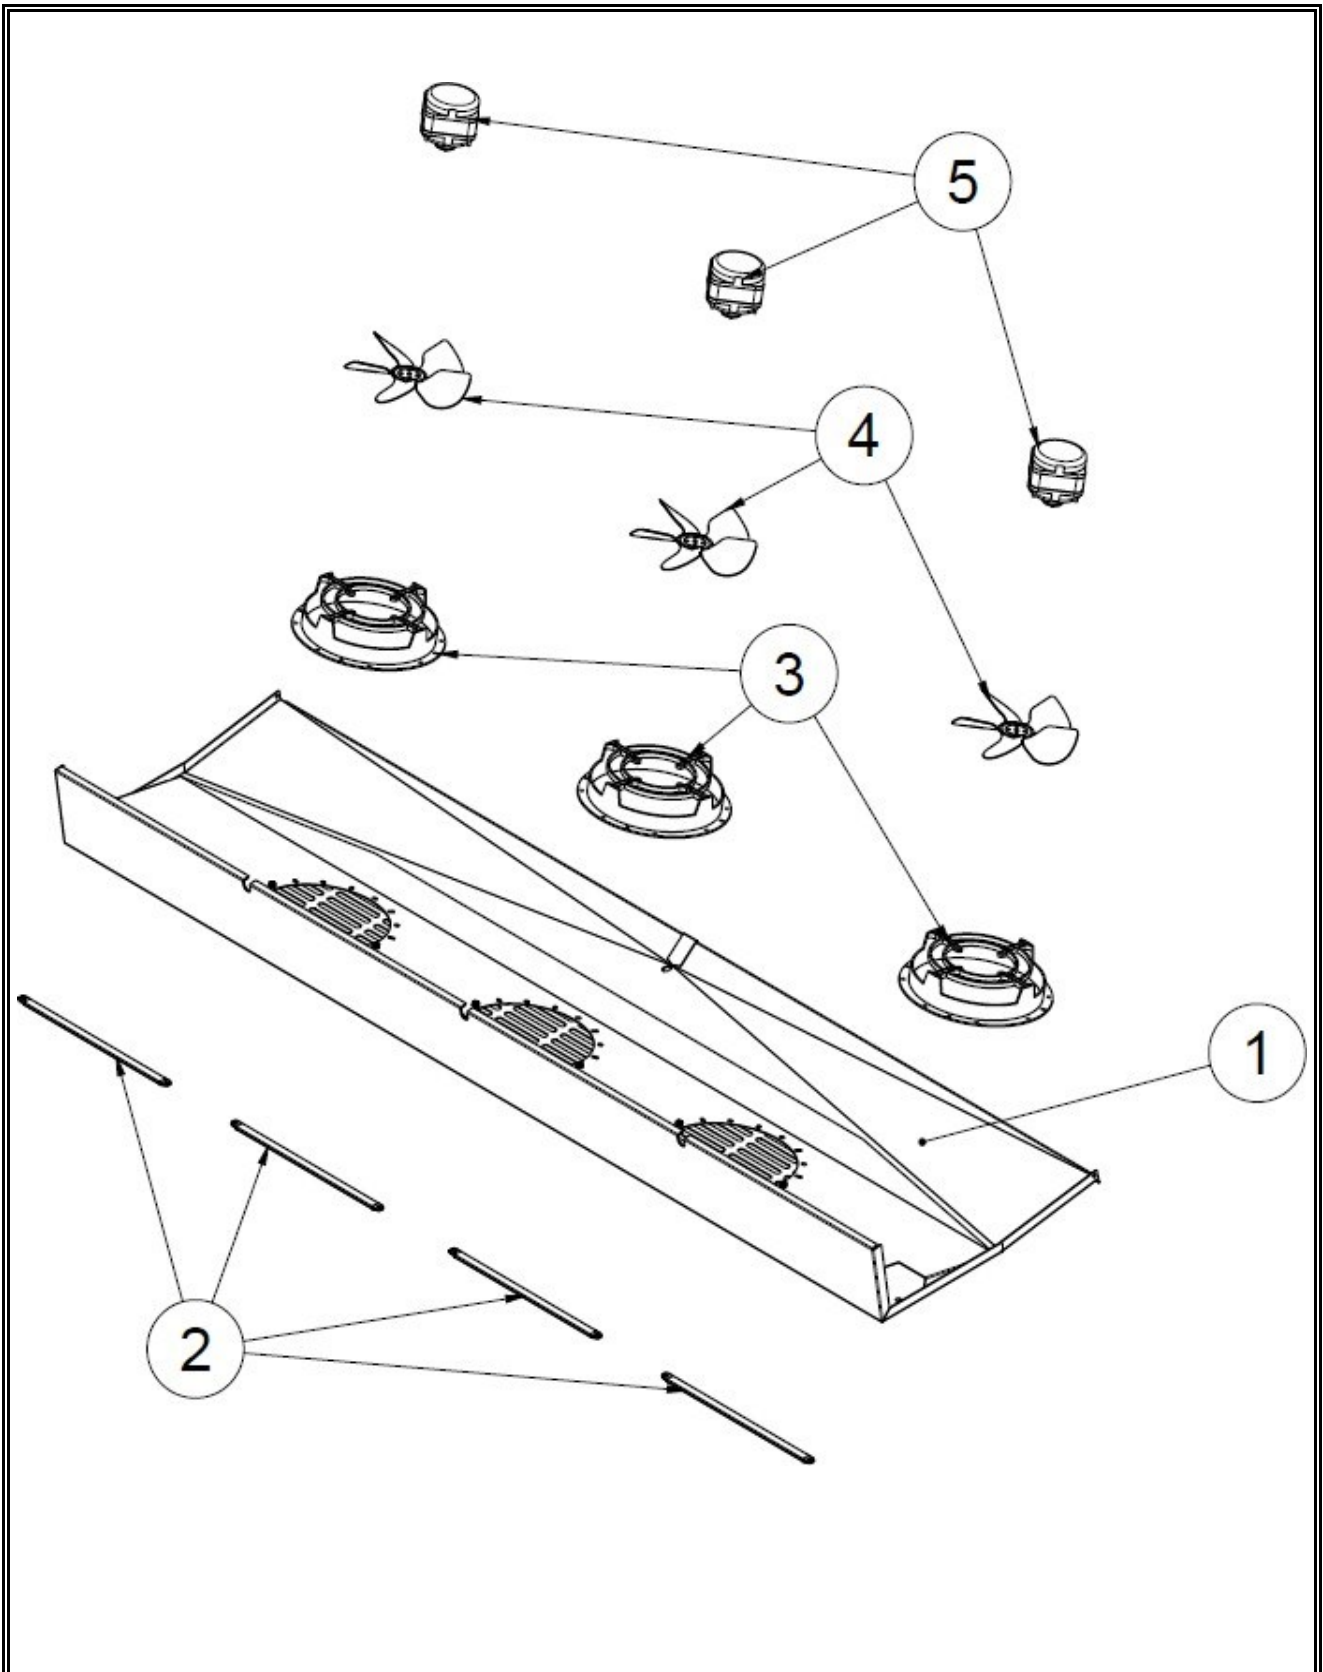

Spare part information

7072.1130

Picture 7072.1130

Spare part list 7072.1130

POS:	Art.No.:	Omschrijving:	Aantal:
1-1	**	FRONT GRILL	
1-2	**	THERMOSTAT	
1-3	CS9338.4284	RIGHT BOTTOM HINGE	
1-4	CS7072.9345	MIDDLE SHELF	
1-5	CS7072.9340	SIDE SHELF	
1-6	**	BACK GRILL SIDE	
1-7	**	BACK GRILL MIDDLE	
1-8	CS9338.4293	TOP HINGE RIGHT	
1-9	**	FAN COVER SHEET GROUP	
1-10	**	EVAPORATOR	
1-11	CS9338.4294	TOP HINGE LEFT	
1-12	**	MIDDLE CABLE CANAL	
1-13	**	SIDE CABLE CANAL	
1-14	**	SHELF PROFILE	
1-15	CS9338.4221	LED	
1-16	**	COOLING SYSTEM GROUP	
1-17	CS7072.9135	SHELF HOLDER	
1-18	**	SHUTTER BRACKET	
1-19	CS9338.4282	LEFT BOTTOM HINGE	
1-20	**	THERMOSTAT HOLDER SHEET	
1-21	**	DOOR GROUP	
2-1	**	FAN COVER SHEET	
2-2	CS9338.4223	LED	
2-3	**	RING	
2-4	**	FAN PROPELLER (Ø200 / 34°)	
2-5	CS9338.4272	FAN MOTOR	
3-1	**	COMPRESSOR	
3-2	CS9338.4275	SELENOID VALF	
3-3	**	EVAPORATION COVER	
3-4	CS9338.4279	CONDENSER	
3-5	**	FAN PROPELLER (Ø254 / 28°)	
3-6	CS9338.4206	FAN MOTOR 65W	
3-7	**	CHASSIS	
3-8	**	CABLE CLAMP	
4-1	**	GLASS + DOOR FRAME (LEFT)	
4-2	**	GLASS + DOOR FRAME (RIGHT)	
4-3	**	GASKET	
4-4	CS9338.4292	DOOR TOP PLATE LEFT	
4-5	CS9338.4291	DOOR TOP PLATE RIGHT	
4-6	CS9338.4227	HINGE BUSH	

Spare part list 7072.1130

POS:	Art.No.:	Omschrijving:	Aantal:
4-7	CS9338.4203	DOOR BOTTOM PLATE LEFT	
4-8	CS9338.4207	DOOR BOTTOM PLATE RIGHT	
4-9	CS9338.4283	HANDLE	
.		## = Parts cannot be ordered separately.	
.		** = No article number known, must be requested specifically.	