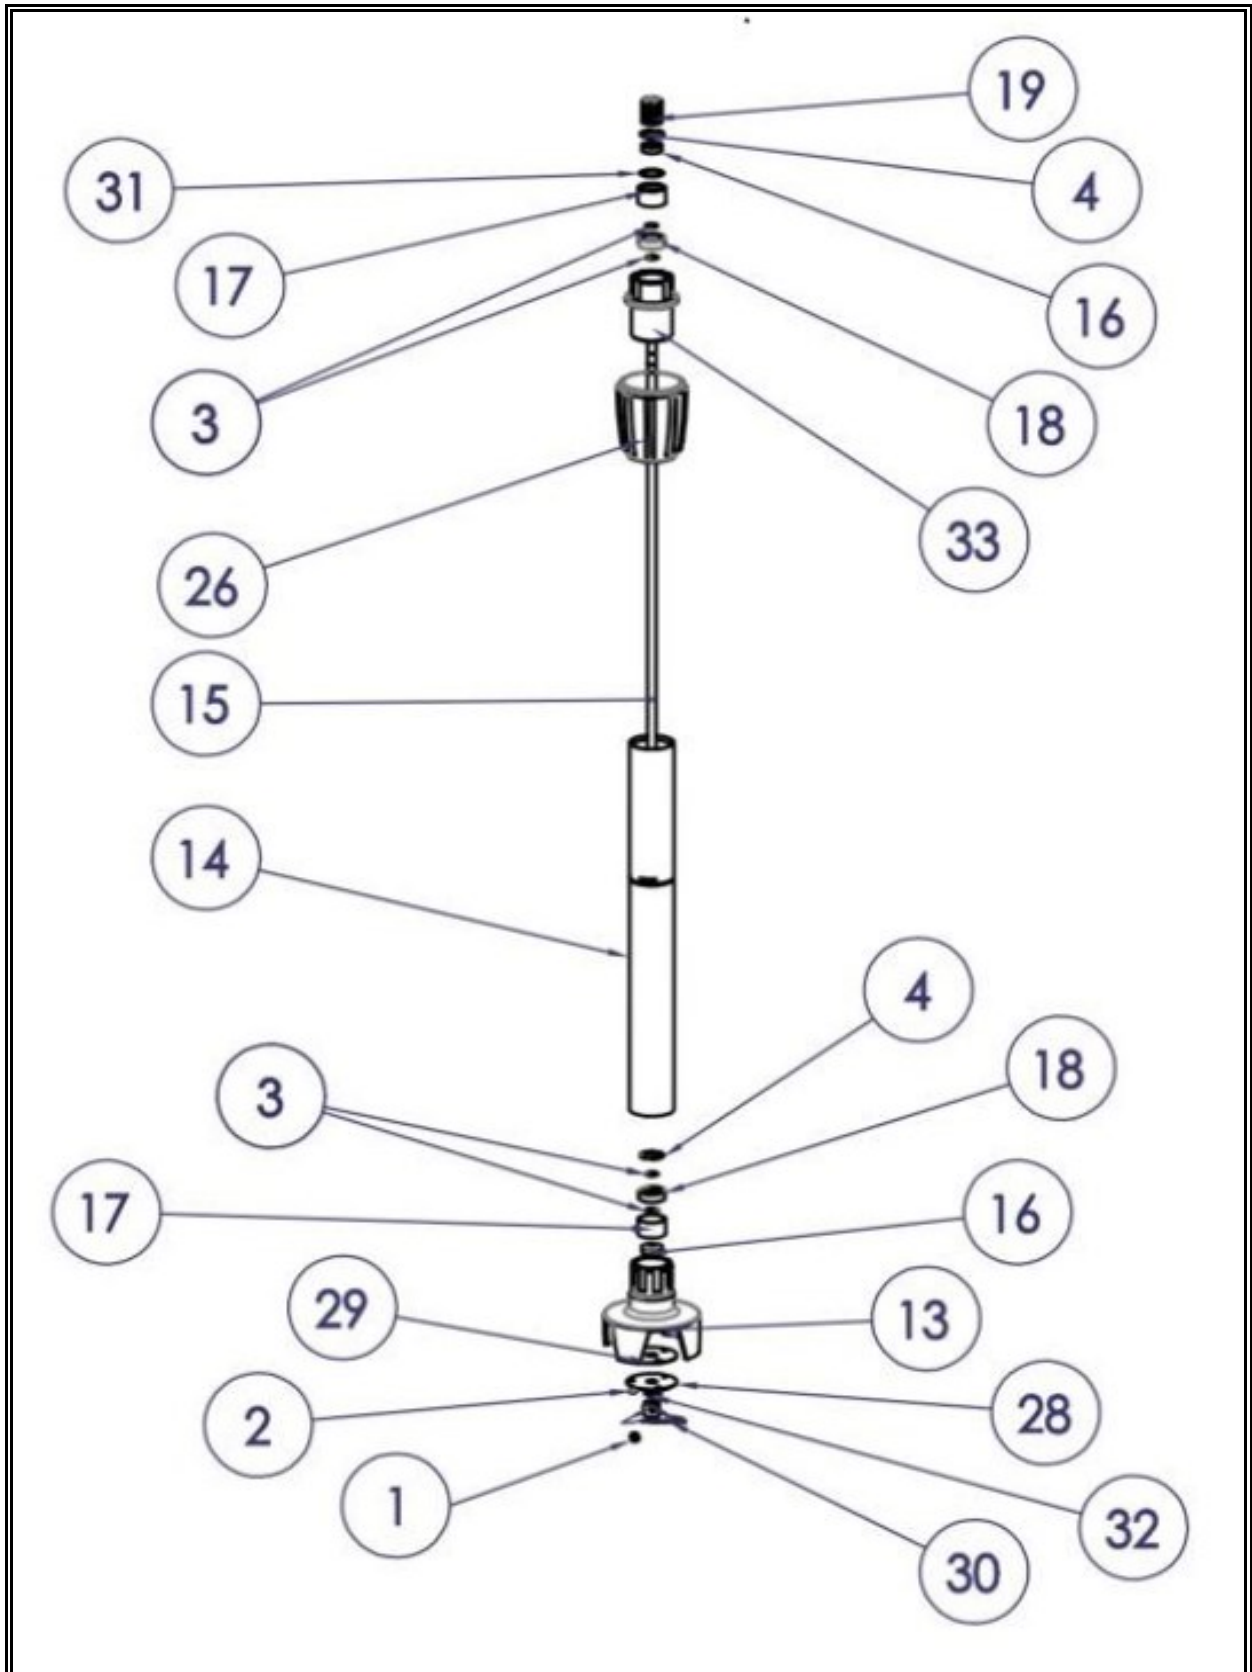

CombiSteel

7067.0015

v1.0

Onderdelen informatie
Erzatzteil information
Spare part information
Information de pièces

CombiSteel

7067.0015

Onderdelenlijst 7067.0015

POS:	Art.No.:	Omschrijving:	Aantal:
11		Speed Adjustment Button	1
12		Screw Cover	1
13		Stainless Steel Blade Guard (Big)	1
14		Stainless Steel Arm (L40)	1
15		Shaft	1
16	CS9356.0308	Bearing Seal	5
17		Bearing Shell	3
18	CS9356.0308	Bearing	3
19	CS9356.0330	Motor Transmitter - Male	1
20		Plastic Cover - Left Side	1
21		Plastic Cover - Right Side	1
22		Speed Adjustment Button Support	1
23		Trigger Switch	1
25	CS9356.0334	Motor	1
26		Plastic Arm Nut	1
28	CS9356.0306	Stainless Steel Sealing Guard	1
29	CS9356.0336	Sealing Gasket	1
30	CS9356.0302	Stainless Steel Blade (Big)	1
31		Bearing Thrust Plate	2
32	CS9356.0306	Shaft Seal	1
33		Aluminum Flange	1
36	CS9356.0330	Motor Transmitter - Female	1
37		Flange	1
43		Plug-in	1