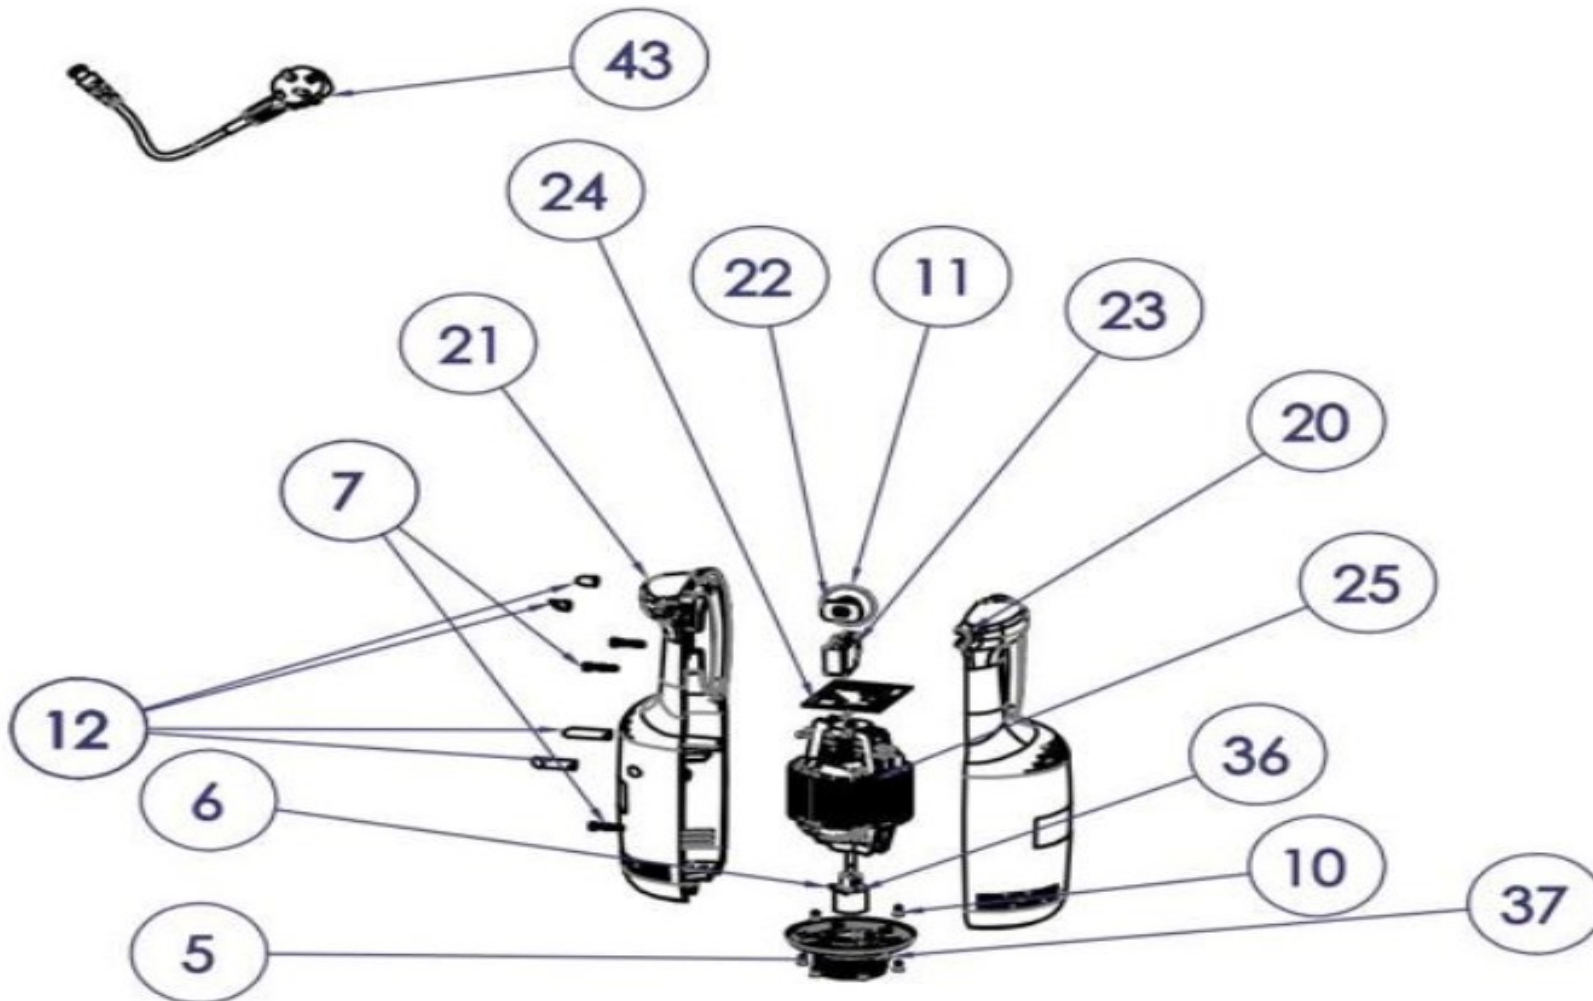

CombiSteel

7067.0015

v1.0

Onderdelen informatie
Erzatzteil information
Spare part information
Information de pièces

CombiSteel

7067.0015

Onderdelenlijst 7067.0015

POS:	Art.No.:	Omschrijving:	Aantal:
11		Speed Adjustment Button	1
12		Screw Cover	1
13		Stainless Steel Blade Guard (Big)	1
14		Stainless Steel Arm (L40)	1
15		Shaft	1
16	CS9356.0308	Bearing Seal	5
17		Bearing Shell	3
18	CS9356.0308	Bearing	3
19	CS9356.0330	Motor Transmitter - Male	1
20		Plastic Cover - Left Side	1
21		Plastic Cover - Right Side	1
22		Speed Adjustment Button Support	1
23		Trigger Switch	1
25	CS9356.0334	Motor	1
26		Plastic Arm Nut	1
28	CS9356.0306	Stainless Steel Sealing Guard	1
29	CS9356.0336	Sealing Gasket	1
30	CS9356.0302	Stainless Steel Blade (Big)	1
31		Bearing Thrust Plate	2
32	CS9356.0306	Shaft Seal	1
33		Aluminum Flange	1
36	CS9356.0330	Motor Transmitter - Female	1
37		Flange	1
43		Plug-in	1