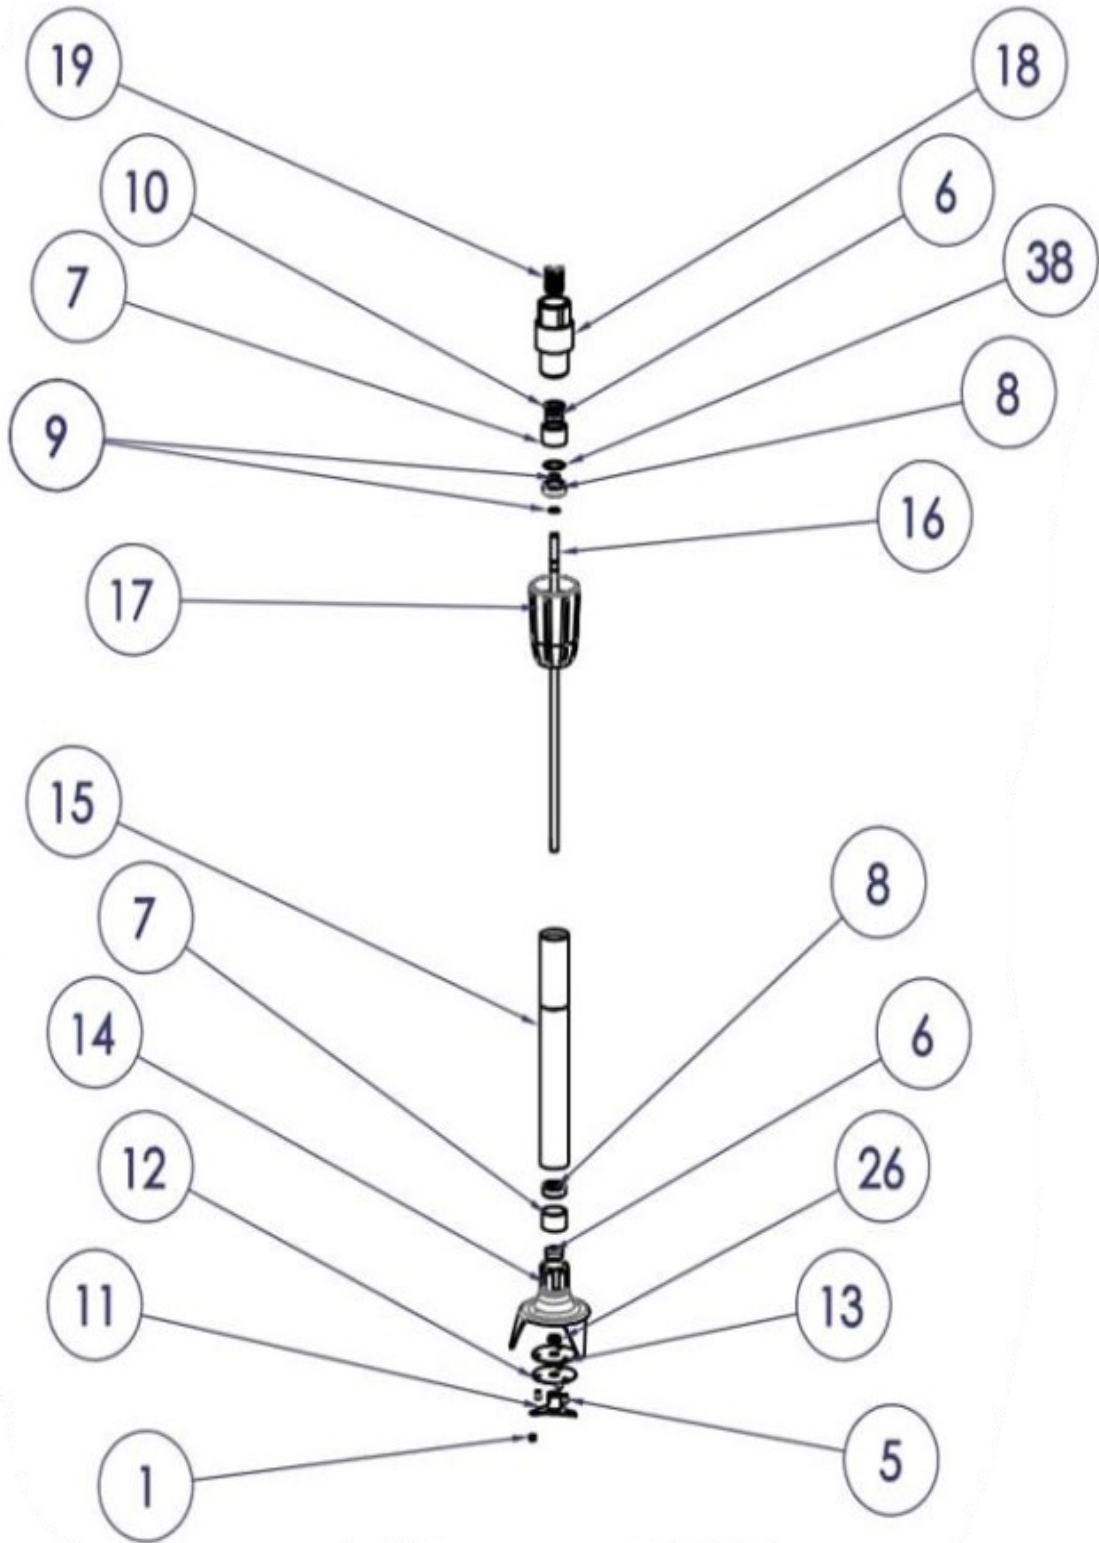

CombiSteel

7067.0010

v1.0

Onderdelen informatie
Erzatzteil information
Spare part information
Information de pièces

CombiSteel

7067.0010

Onderdelenlijst 7067.0010

POS:	Art.No.:	Omschrijving:	Aantal:
6	CS9356.0308	Bearing Seal	5
8	CS9356.0308	Bearing	3
11	CS9356.0302	Stainless Steel Blade (Small)	1
12	CS9356.0306	Sealing Gasket	1
13	CS9356.0306	Stainless Steel Sealing Guard	1
14	CS9356.0304	Stainless Steel Blade Guard (Small)	1
15		Stainless Steel Arm	1
16		Shaft	1
17		Plastic Arm Nut	1
18		Aluminum Flange	1
19	CS9356.0310	Motor Transmitter - Male	1
20		Flange	1
21	CS9356.0310	Motor Transmitter - Female	1
22		Plastic Cover - Left Side	1
23		Plastic Cover - Right Side	1
24		Trigger Switch	1
25	CS9356.0314	Motor	1
26	CS9356.0306	Shaft Seal	1
38		Bearing Thrust Plate	1
39		Plug-in	1
40		Screw Cover	1