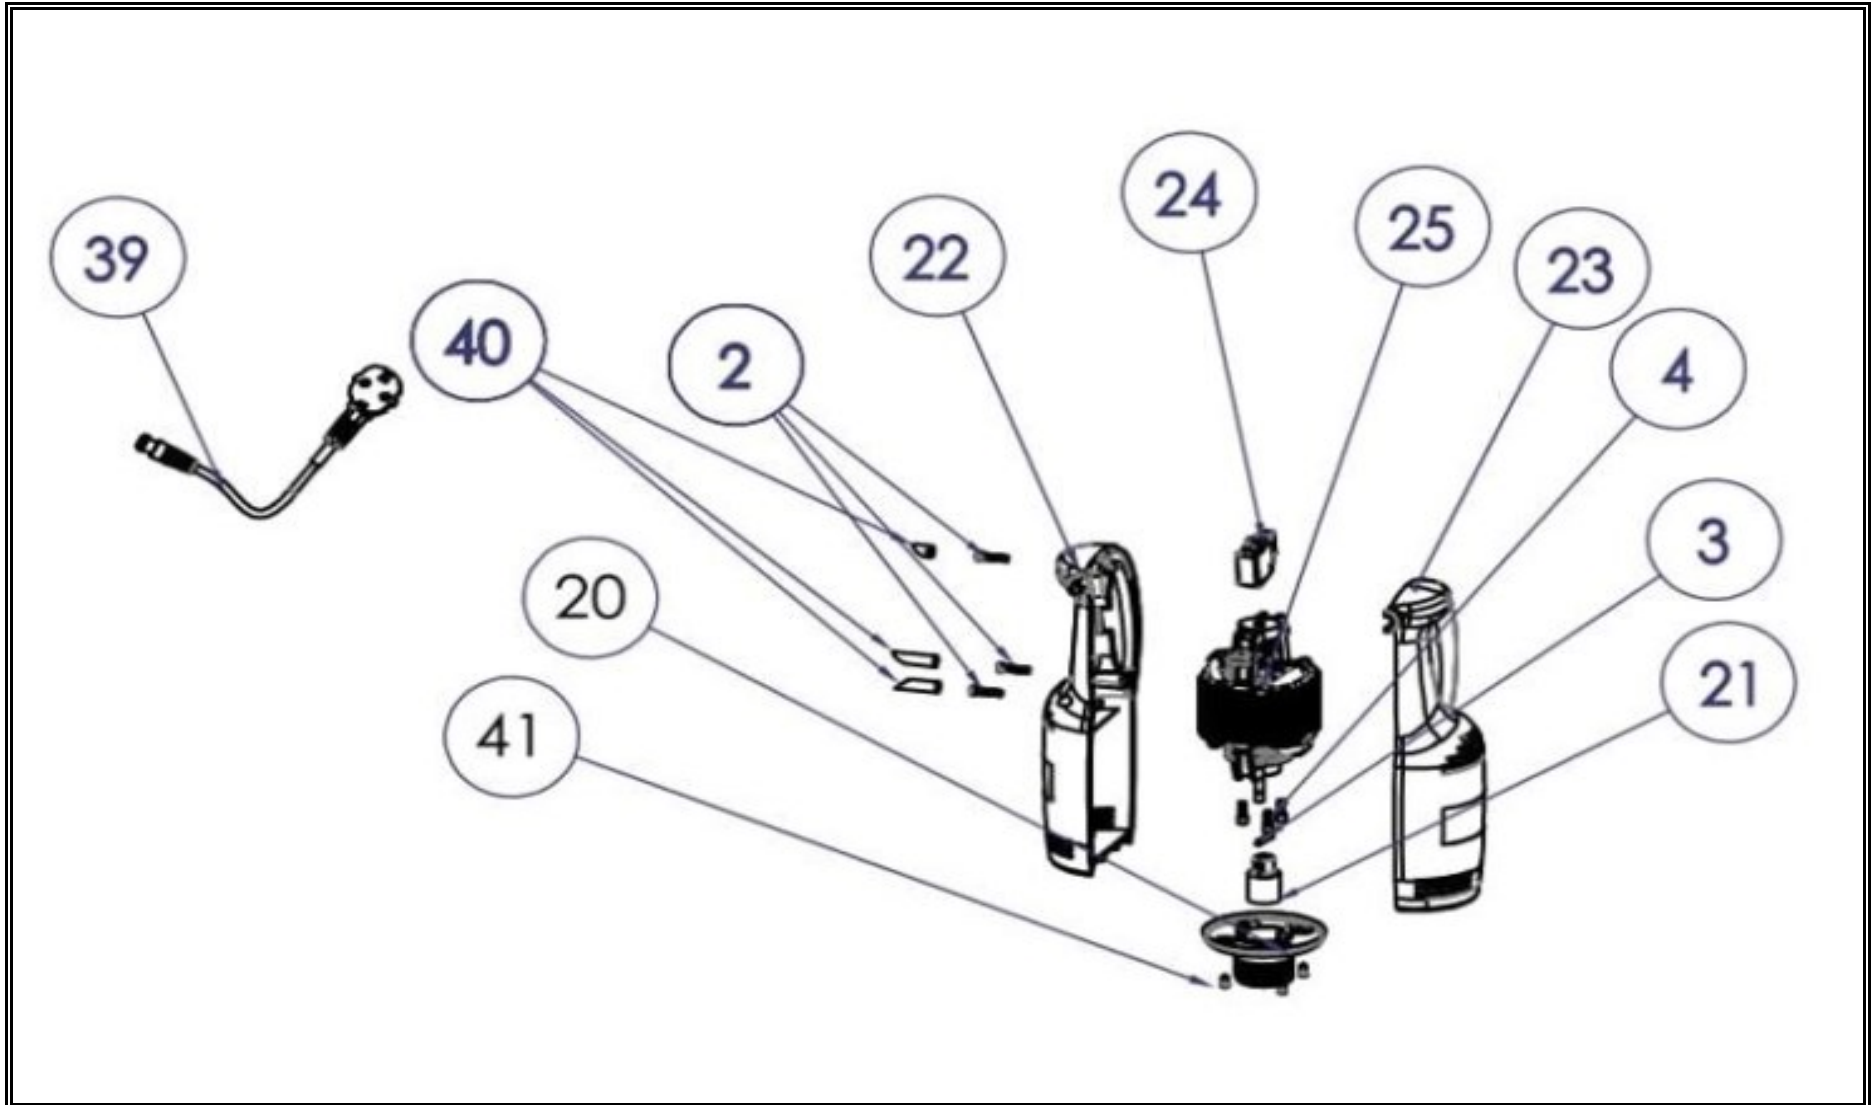

CombiSteel

7067.0010

v1.0

Onderdelen informatie
Erzatzteil information
Spare part information
Information de pièces

CombiSteel

7067.0010

Onderdelenlijst 7067.0010

POS:	Art.No.:	Omschrijving:	Aantal:
6	CS9356.0308	Bearing Seal	5
8	CS9356.0308	Bearing	3
11	CS9356.0302	Stainless Steel Blade (Small)	1
12	CS9356.0306	Sealing Gasket	1
13	CS9356.0306	Stainless Steel Sealing Guard	1
14	CS9356.0304	Stainless Steel Blade Guard (Small)	1
15		Stainless Steel Arm	1
16		Shaft	1
17		Plastic Arm Nut	1
18		Aluminum Flange	1
19	CS9356.0310	Motor Transmitter - Male	1
20		Flange	1
21	CS9356.0310	Motor Transmitter - Female	1
22		Plastic Cover - Left Side	1
23		Plastic Cover - Right Side	1
24		Trigger Switch	1
25	CS9356.0314	Motor	1
26	CS9356.0306	Shaft Seal	1
38		Bearing Thrust Plate	1
39		Plug-in	1
40		Screw Cover	1