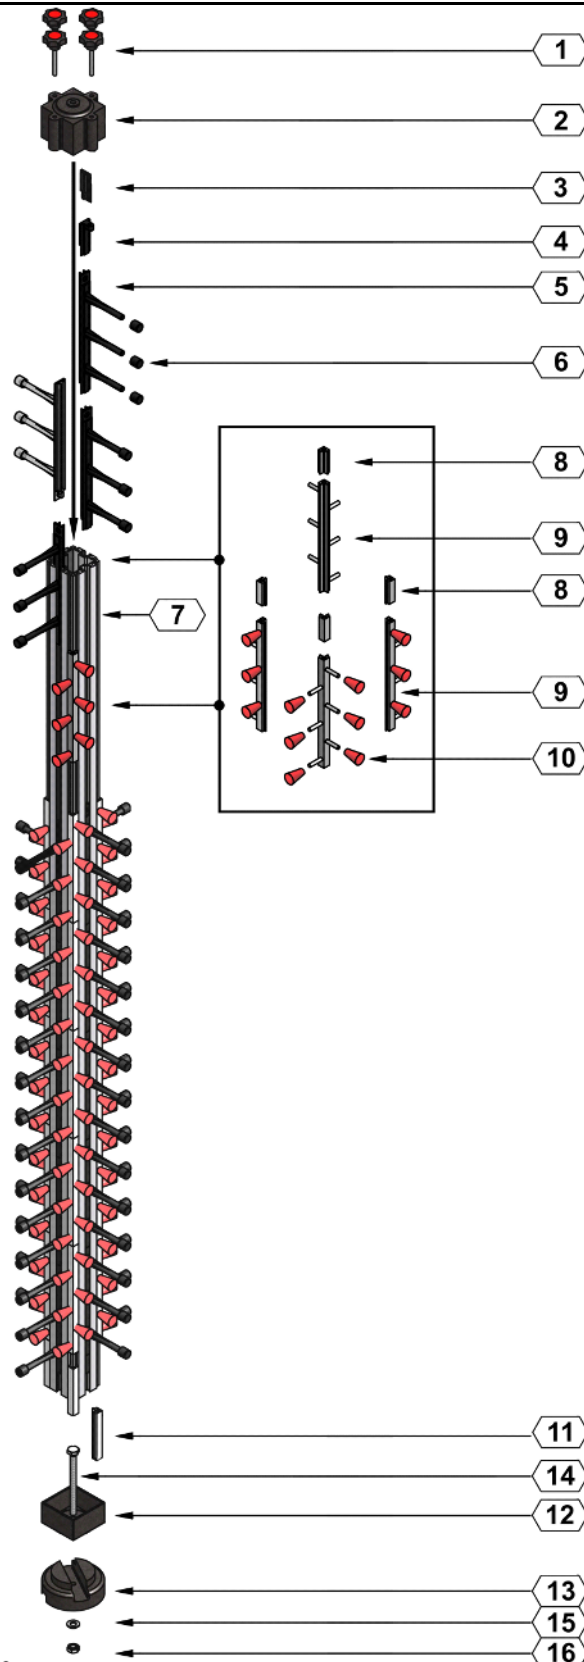

Spare part information

7036.00XX

CombiSteel

7036.00XX

Spare part list 7036.00XX

POS:	Art.No.:	Omschrijving:	Aantal:
1	CS9320.0140	Crew M6 X 60	
2	CS9320.0012	Plastic hood column/table model	
3	CS9320.0022	Hosting Block	
4	CS9320.0088	Hosting Block	
5	CS9320.0135	Bracket	
6	CS9320.0016	Black Support Cap	
7	**	Alluminium Colomn	
8	CS9320.0112	Corner extension piece grey 44 mm	
9A	CS9320.0028	GREY CORNER BRACKETS LEFT	
9B	CS9320.0029	GREY CORNER BRACKETS RIGHT	
10	CS9320.0014	Red Shutle	
11	CS9320.0114	Corner extension piece grey 95 mm	
12	CS9320.0230	Feet (Small Hole Ø10mm)	
13	CS9320.0195	Nylon Fastening Block	
14	**	Screw	
15	**	Washer	
16	**	Nut	
.		## = Parts cannot be ordered separately.	
.		** = No article number known, must be requested specifically.	