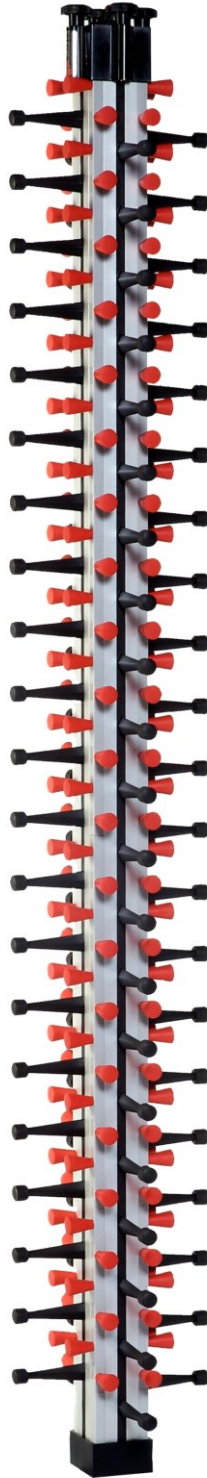

Spare part information

7036.00XX

CombiSteel

7036.00XX

Spare part list 7036.00XX

POS:	Art.No.:	Omschrijving:	Aantal:
1	CS9320.0140	Crew M6 X 60	
2	CS9320.0012	Plastic hood column/table model	
3	CS9320.0022	Hosting Block	
4	CS9320.0088	Hosting Block	
5	CS9320.0135	Bracket	
6	CS9320.0016	Black Support Cap	
7	**	Alluminium Colomn	
8	CS9320.0112	Corner extension piece grey 44 mm	
9A	CS9320.0028	GREY CORNER BRACKETS LEFT	
9B	CS9320.0029	GREY CORNER BRACKETS RIGHT	
10	CS9320.0014	Red Shutle	
11	CS9320.0114	Corner extension piece grey 95 mm	
12	CS9320.0230	Feet (Small Hole Ø10mm)	
13	CS9320.0195	Nylon Fastening Block	
14	**	Screw	
15	**	Washer	
16	**	Nut	
.		## = Parts cannot be ordered separately.	
.		** = No article number known, must be requested specifically.	