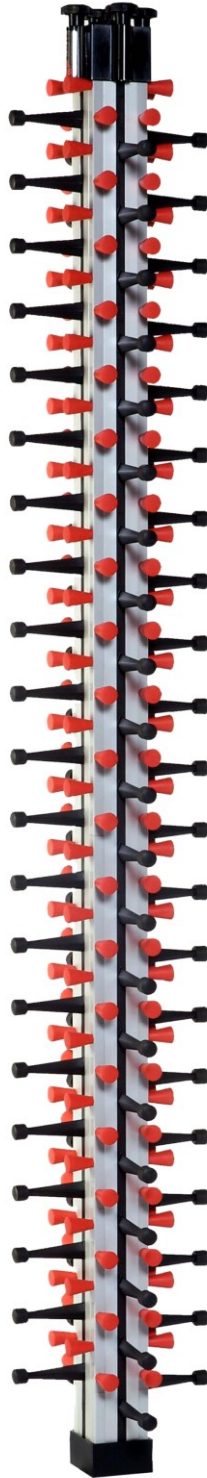

# Spare part information

7036.00XX

**CombiSteel**

**7036.00XX**

## Spare part list 7036.00XX

POS:	Art.No.:	Omschrijving:	Aantal:
1	CS9320.0140	Crew M6 X 60	
2	CS9320.0012	Plastic hood column/table model	
3	CS9320.0022	Hosting Block	
4	CS9320.0088	Hosting Block	
5	CS9320.0135	Bracket	
6	CS9320.0016	Black Support Cap	
7	**	Alluminium Colomn	
8	CS9320.0112	Corner extension piece grey 44 mm	
9A	CS9320.0028	GREY CORNER BRACKETS LEFT	
9B	CS9320.0029	GREY CORNER BRACKETS RIGHT	
10	CS9320.0014	Red Shutle	
11	CS9320.0114	Corner extension piece grey 95 mm	
12	CS9320.0230	Feet (Small Hole Ø10mm)	
13	CS9320.0195	Nylon Fastening Block	
14	**	Screw	
15	**	Washer	
16	**	Nut	
.		## = Parts cannot be ordered separately.	
.		** = No article number known, must be requested specifically.	