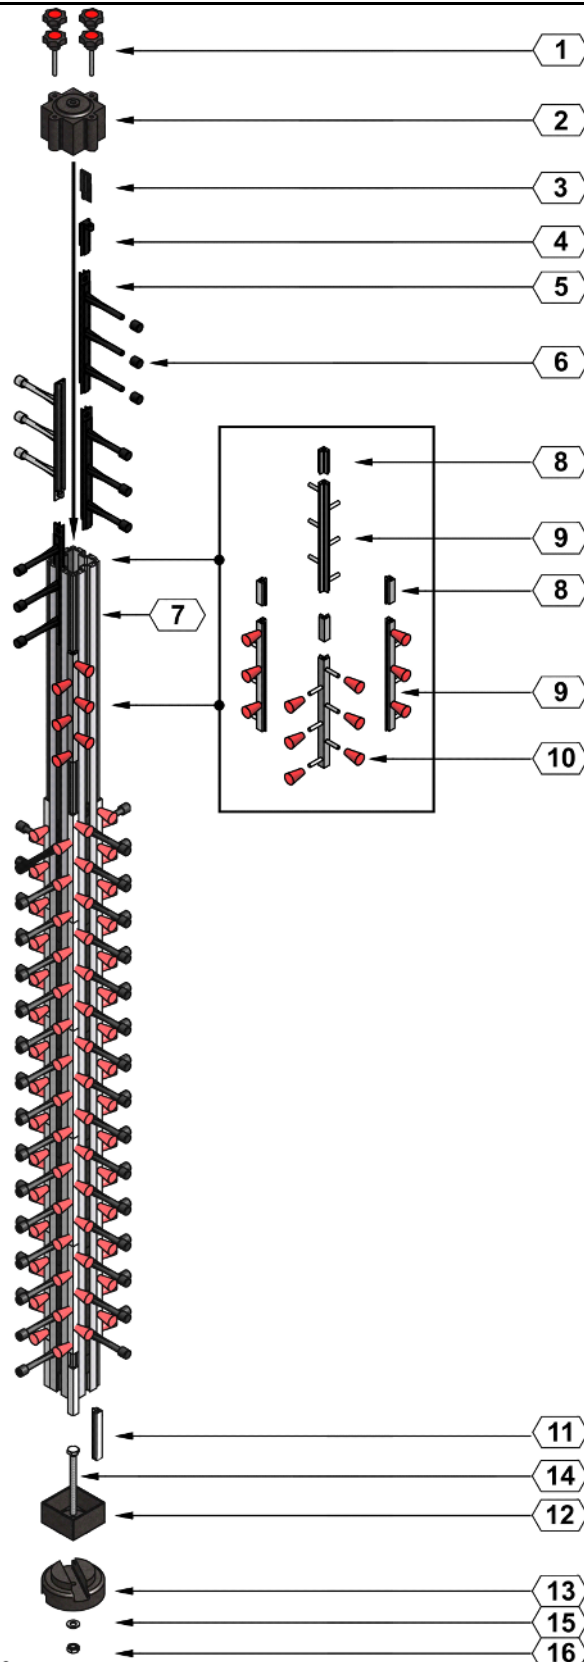

# Spare part information

7036.00XX

**CombiSteel**

**7036.00XX**

## Spare part list 7036.00XX

POS:	Art.No.:	Omschrijving:	Aantal:
1	CS9320.0140	Crew M6 X 60	
2	CS9320.0012	Plastic hood column/table model	
3	CS9320.0022	Hosting Block	
4	CS9320.0088	Hosting Block	
5	CS9320.0135	Bracket	
6	CS9320.0016	Black Support Cap	
7	**	Alluminium Colomn	
8	CS9320.0112	Corner extension piece grey 44 mm	
9A	CS9320.0028	GREY CORNER BRACKETS LEFT	
9B	CS9320.0029	GREY CORNER BRACKETS RIGHT	
10	CS9320.0014	Red Shutle	
11	CS9320.0114	Corner extension piece grey 95 mm	
12	CS9320.0230	Feet (Small Hole Ø10mm)	
13	CS9320.0195	Nylon Fastening Block	
14	**	Screw	
15	**	Washer	
16	**	Nut	
.		## = Parts cannot be ordered separately.	
.		** = No article number known, must be requested specifically.	