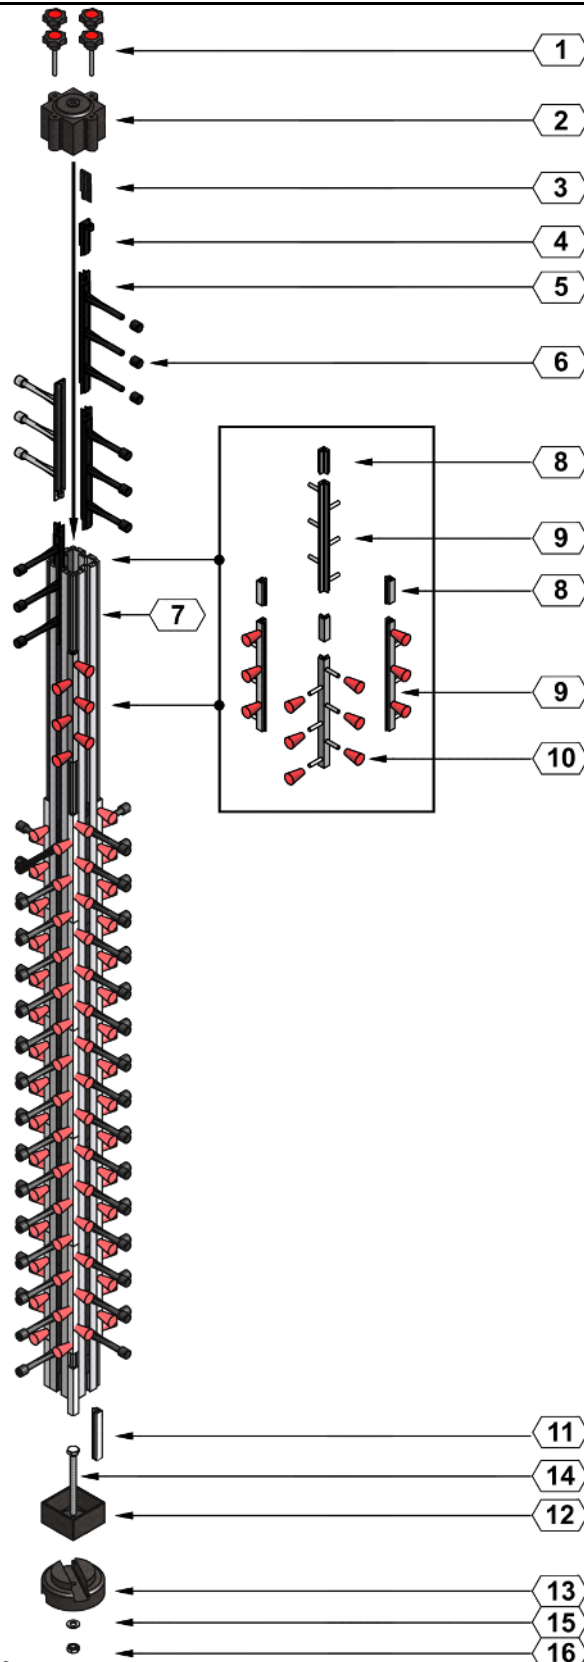

Spare part information

7036.00XX

CombiSteel

7036.00XX

Spare part list 7036.00XX

POS:	Art.No.:	Omschrijving:	Aantal:
1	CS9320.0140	Crew M6 X 60	
2	CS9320.0012	Plastic hood column/table model	
3	CS9320.0022	Hosting Block	
4	CS9320.0088	Hosting Block	
5	CS9320.0135	Bracket	
6	CS9320.0016	Black Support Cap	
7	**	Alluminium Colomn	
8	CS9320.0112	Corner extension piece grey 44 mm	
9A	CS9320.0028	GREY CORNER BRACKETS LEFT	
9B	CS9320.0029	GREY CORNER BRACKETS RIGHT	
10	CS9320.0014	Red Shutle	
11	CS9320.0114	Corner extension piece grey 95 mm	
12	CS9320.0230	Feet (Small Hole Ø10mm)	
13	CS9320.0195	Nylon Fastening Block	
14	**	Screw	
15	**	Washer	
16	**	Nut	
.		## = Parts cannot be ordered separately.	
.		** = No article number known, must be requested specifically.	

7036.00XX

Notities / Notes / Anmerkungen / Remarques

A series of horizontal lines provided for handwritten notes, spanning most of the page's width.

7036.00XX

Combisteel BV

Lightschip 63
3991CP Houten
The Netherlands