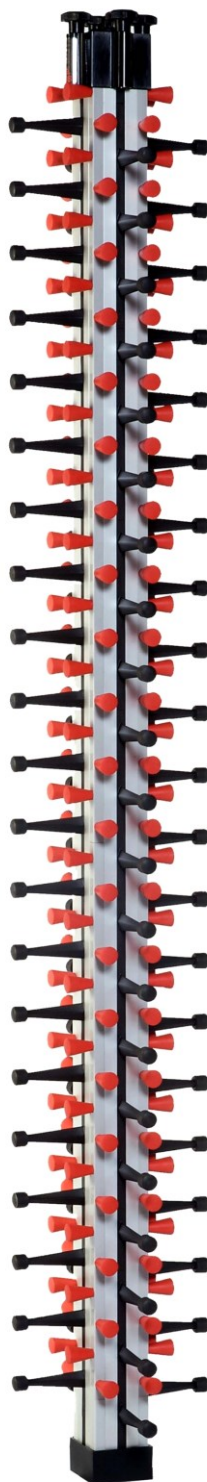

Spare part information

7036.00XX

CombiSteel

7036.00XX

Spare part list 7036.00XX

POS:	Art.No.:	Omschrijving:	Aantal:
1	CS9320.0140	Crew M6 X 60	
2	CS9320.0012	Plastic hood column/table model	
3	CS9320.0022	Hosting Block	
4	CS9320.0088	Hosting Block	
5	CS9320.0135	Bracket	
6	CS9320.0016	Black Support Cap	
7	**	Alluminium Colomn	
8	CS9320.0112	Corner extension piece grey 44 mm	
9A	CS9320.0028	GREY CORNER BRACKETS LEFT	
9B	CS9320.0029	GREY CORNER BRACKETS RIGHT	
10	CS9320.0014	Red Shutle	
11	CS9320.0114	Corner extension piece grey 95 mm	
12	CS9320.0230	Feet (Small Hole Ø10mm)	
13	CS9320.0195	Nylon Fastening Block	
14	**	Screw	
15	**	Washer	
16	**	Nut	
.		## = Parts cannot be ordered separately.	
.		** = No article number known, must be requested specifically.	

7036.00XX

Notities / Notes / Anmerkungen / Remarques

A series of horizontal lines provided for handwritten notes, spanning most of the page's width.

7036.00XX

Combisteel BV

Lightschip 63
3991CP Houten
The Netherlands